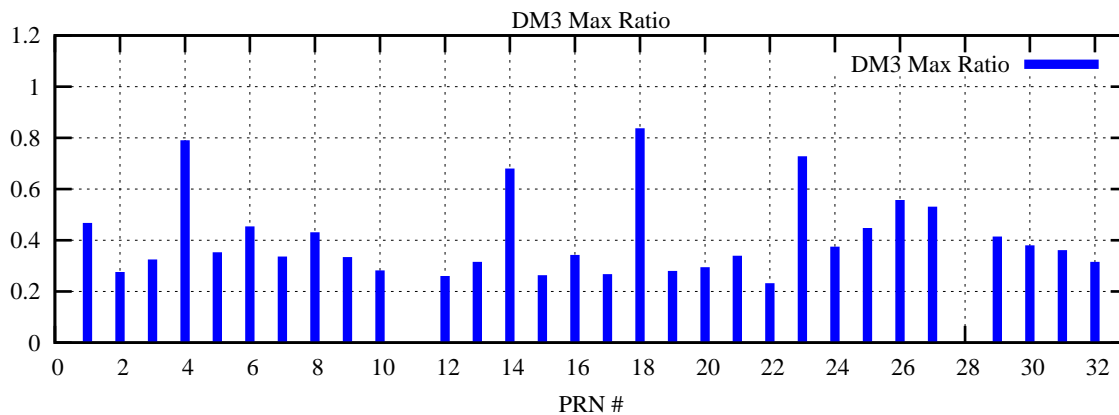

Ratio (PRN Bias/Threshold)

GpsWeek 2204 Day 5

Skinny (Type 0): PRN 8 22
Broad (Type 2): PRN 7 15 17 21 24