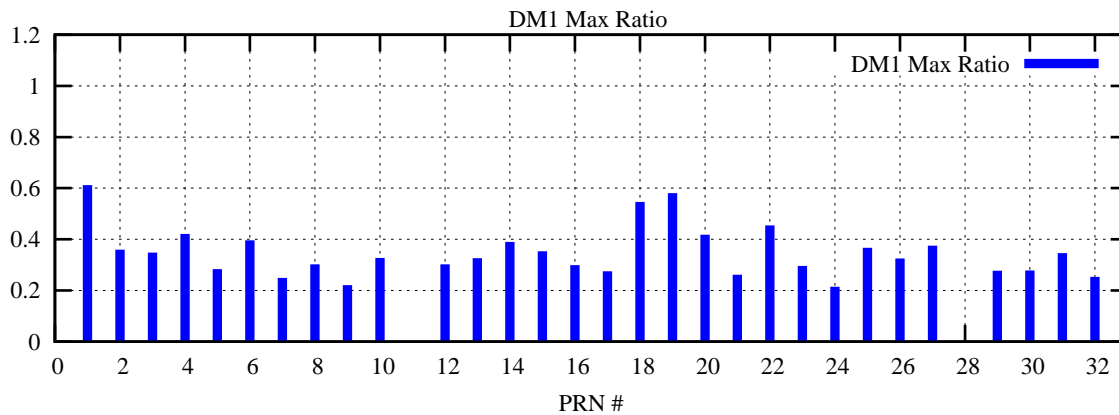

Ratio (PRN Bias/Threshold)

GpsWeek 2204 Day 5

Skinny (Type 0): PRN 8 22
Broad (Type 2): PRN 7 15 17 21 24