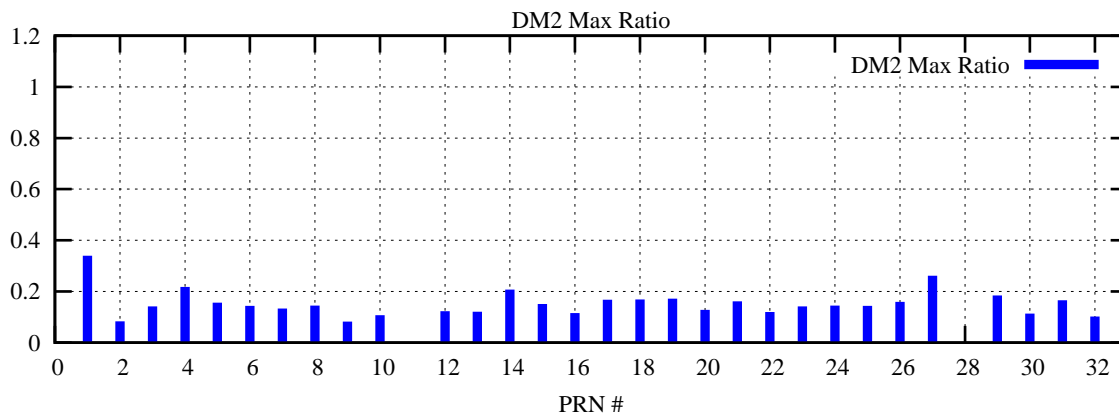

Ratio (PRN Bias/Threshold)

GpsWeek 2204 Day 5

Skinny (Type 0): PRN 8 22
Broad (Type 2): PRN 7 15 17 21 24