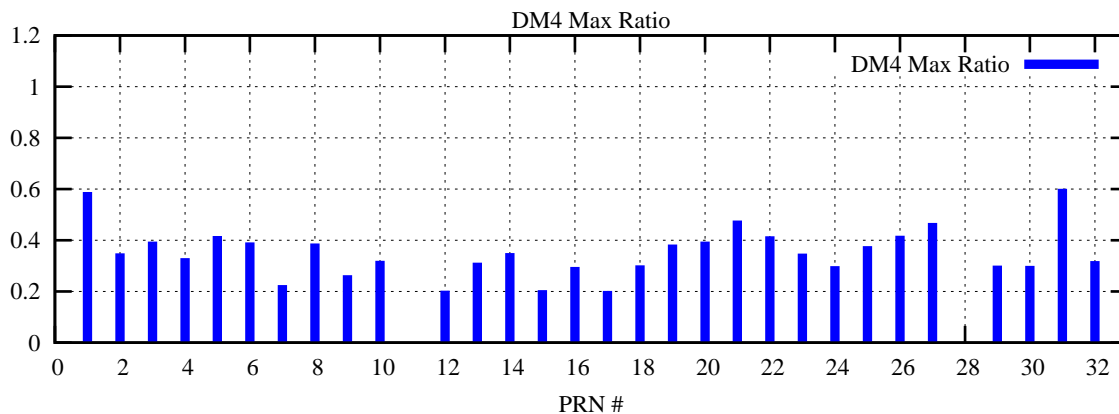

Ratio (PRN Bias/Threshold)

GpsWeek 2204 Day 5

Skinny (Type 0): PRN 8 22
Broad (Type 2): PRN 7 15 17 21 24