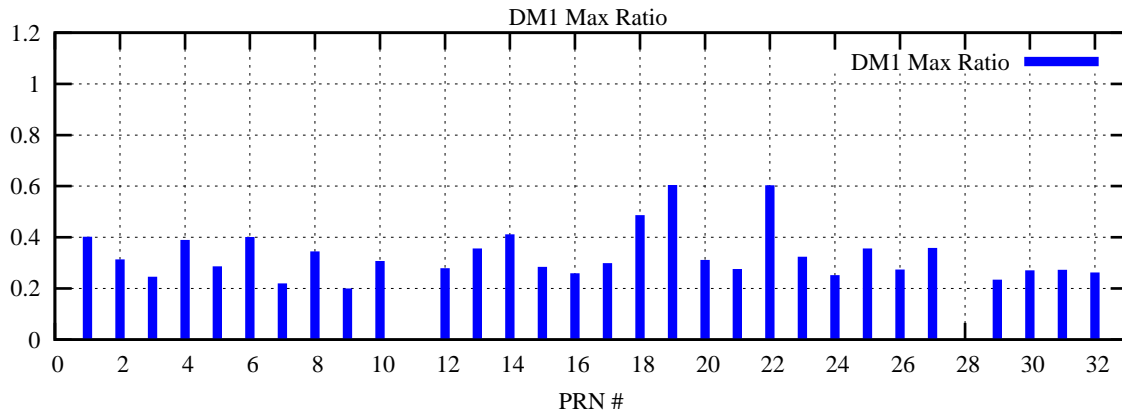

Ratio (PRN Bias/Threshold)

GpsWeek 2204 Day 6

Skinny (Type 0): PRN 8 22
Broad (Type 2): PRN 7 15 17 21 24