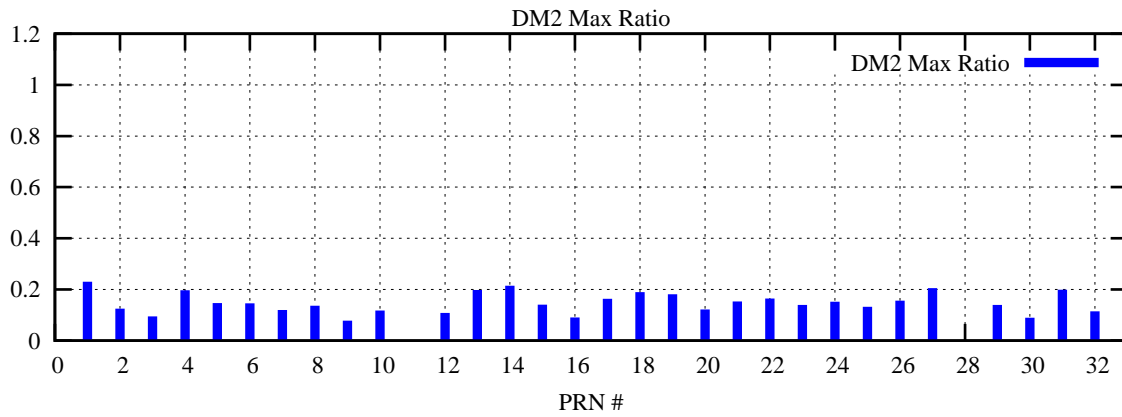

Ratio (PRN Bias/Threshold)

GpsWeek 2204 Day 6

Skinny (Type 0): PRN 8 22
Broad (Type 2): PRN 7 15 17 21 24