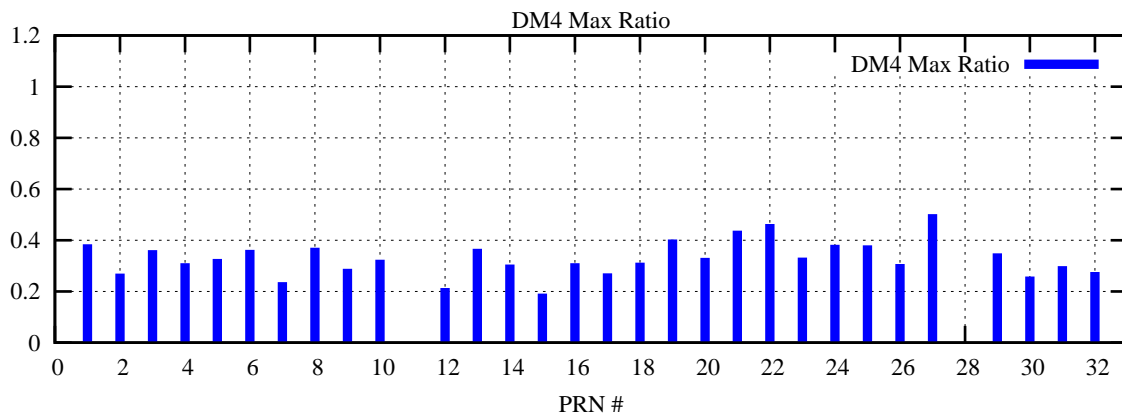

Ratio (PRN Bias/Threshold)

GpsWeek 2204 Day 6

Skinny (Type 0): PRN 8 22
Broad (Type 2): PRN 7 15 17 21 24