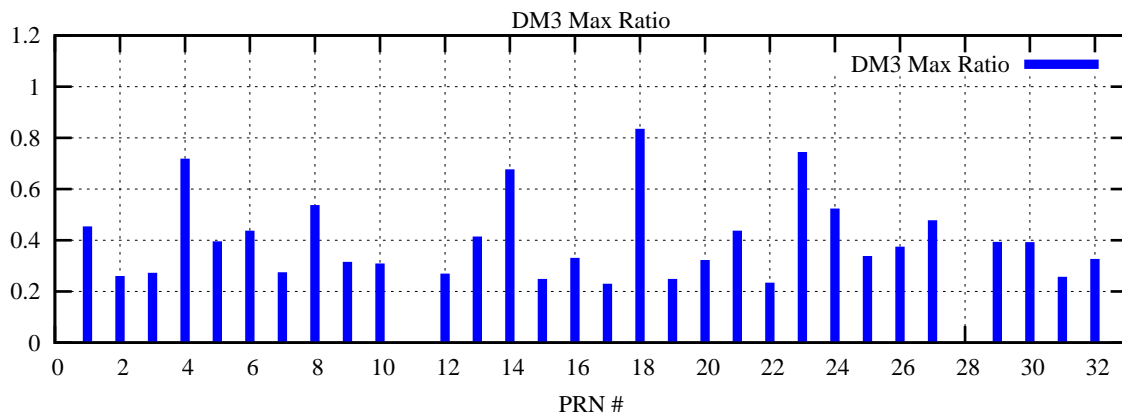

Ratio (PRN Bias/Threshold)

GpsWeek 2204 Day 6

Skinny (Type 0): PRN 8 22
Broad (Type 2): PRN 7 15 17 21 24