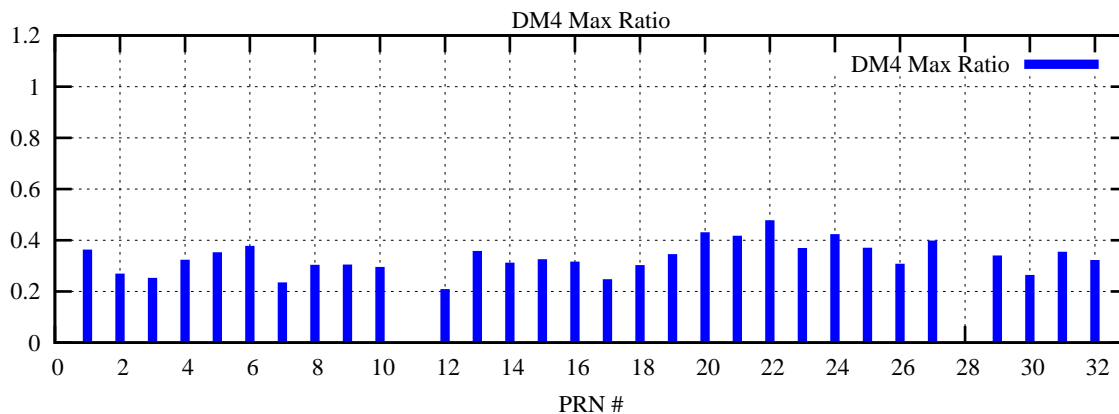

Ratio (PRN Bias/Threshold)

GpsWeek 2205 Day 0

Skinny (Type 0): PRN 8 22
Broad (Type 2): PRN 7 15 17 21 24