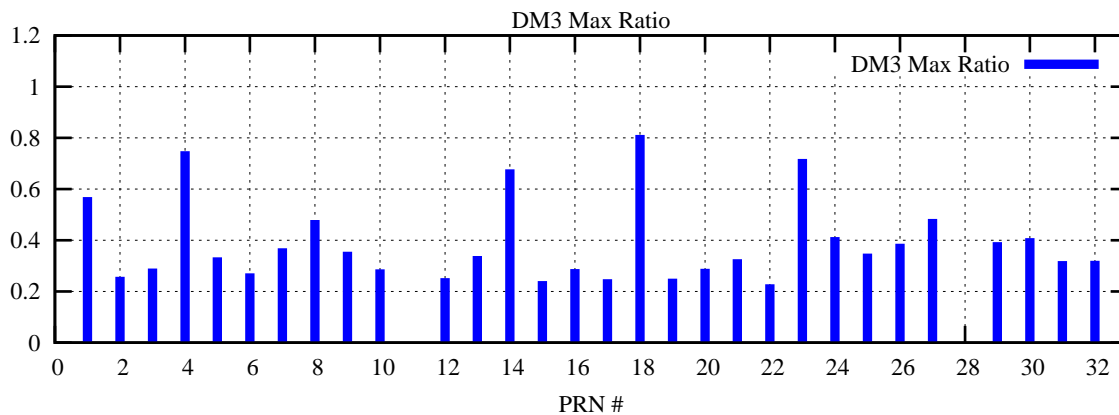

Ratio (PRN Bias/Threshold)

GpsWeek 2205 Day 0

Skinny (Type 0): PRN 8 22
Broad (Type 2): PRN 7 15 17 21 24