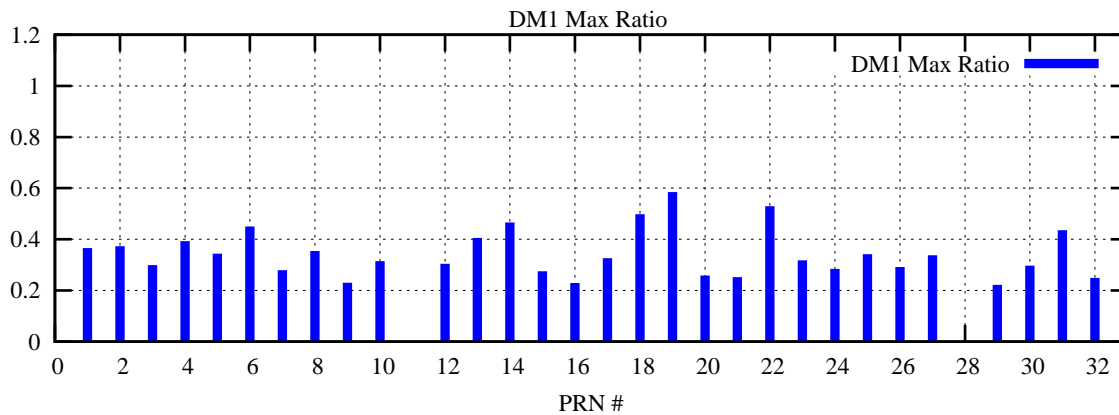

Ratio (PRN Bias/Threshold)

GpsWeek 2205 Day 0

Skinny (Type 0): PRN 8 22
Broad (Type 2): PRN 7 15 17 21 24