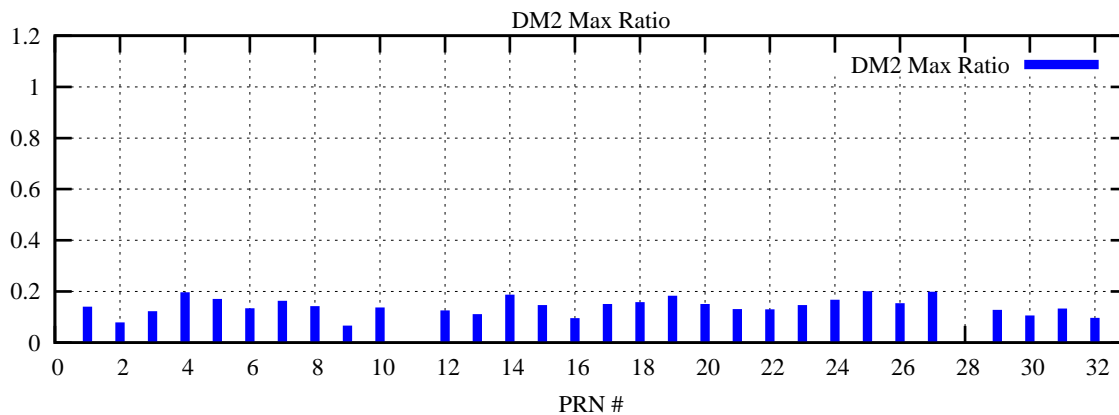

Ratio (PRN Bias/Threshold)

GpsWeek 2205 Day 0

Skinny (Type 0): PRN 8 22
Broad (Type 2): PRN 7 15 17 21 24