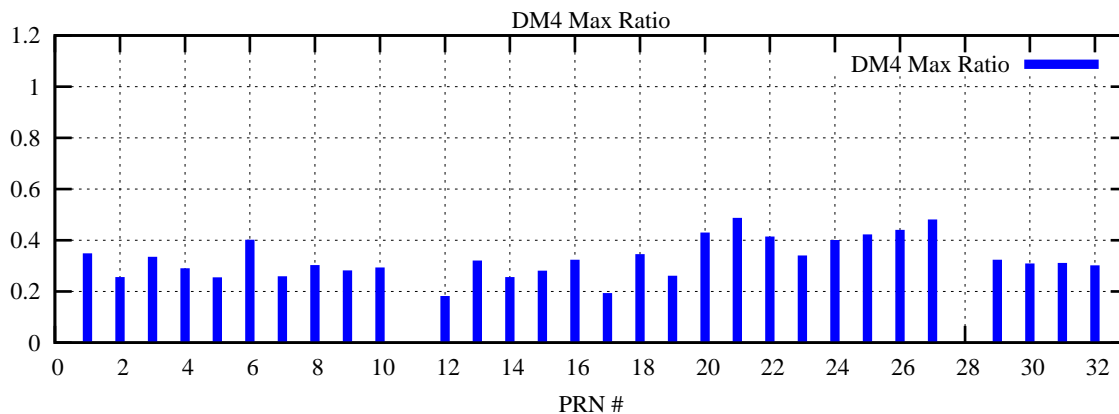

Ratio (PRN Bias/Threshold)

GpsWeek 2205 Day 6

Skinny (Type 0): PRN 8 22
Broad (Type 2): PRN 7 15 17 21 24