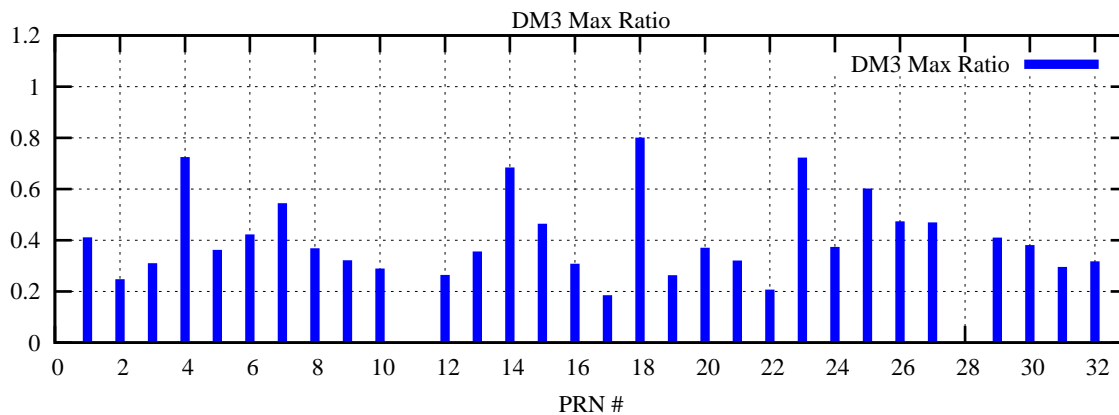

Ratio (PRN Bias/Threshold)

GpsWeek 2205 Day 6

Skinny (Type 0): PRN 8 22
Broad (Type 2): PRN 7 15 17 21 24