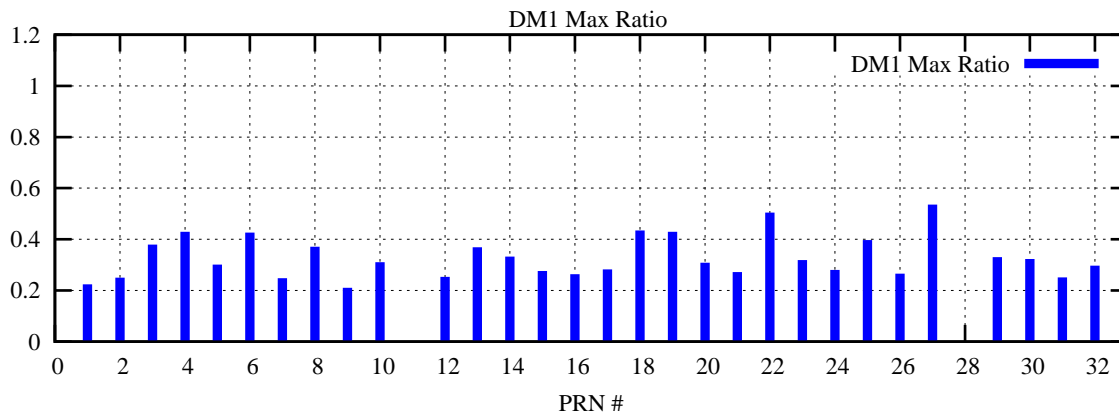

Ratio (PRN Bias/Threshold)

GpsWeek 2205 Day 6

Skinny (Type 0): PRN 8 22
Broad (Type 2): PRN 7 15 17 21 24