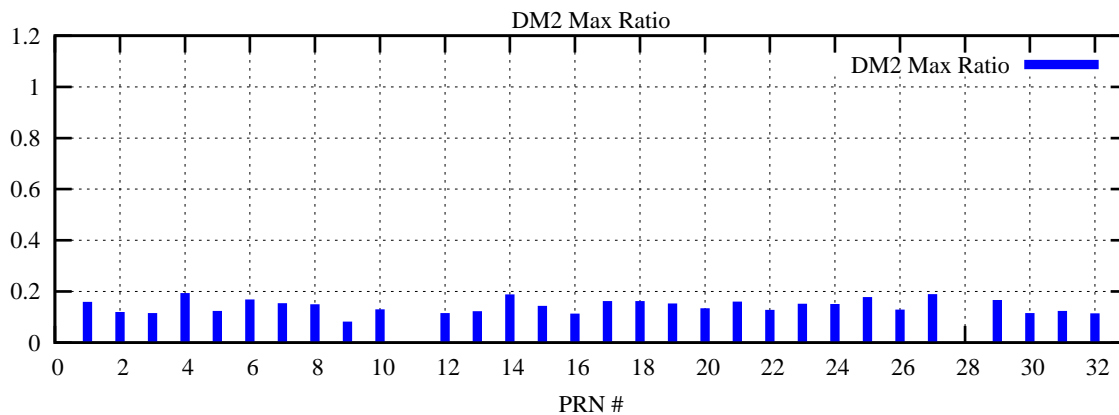

Ratio (PRN Bias/Threshold)

GpsWeek 2205 Day 6

Skinny (Type 0): PRN 8 22
Broad (Type 2): PRN 7 15 17 21 24