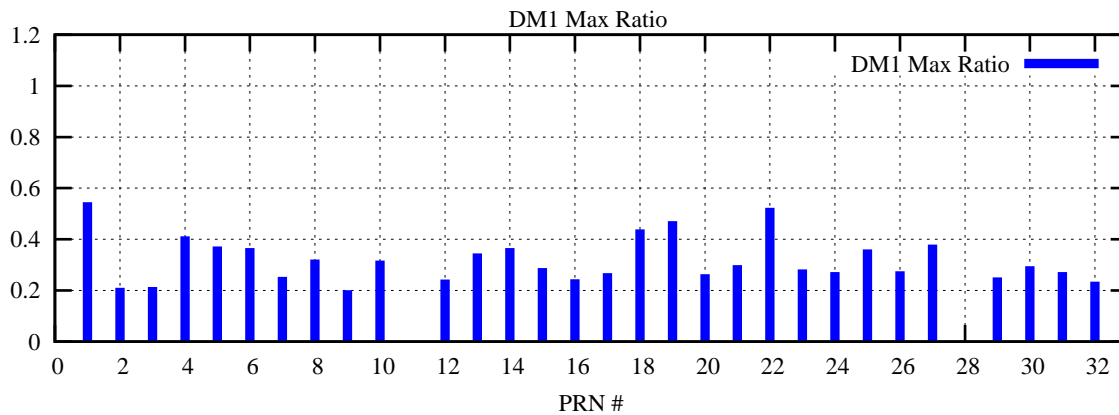

Ratio (PRN Bias/Threshold)

GpsWeek 2206 Day 0

Skinny (Type 0): PRN 8 22
Broad (Type 2): PRN 7 15 17 21 24