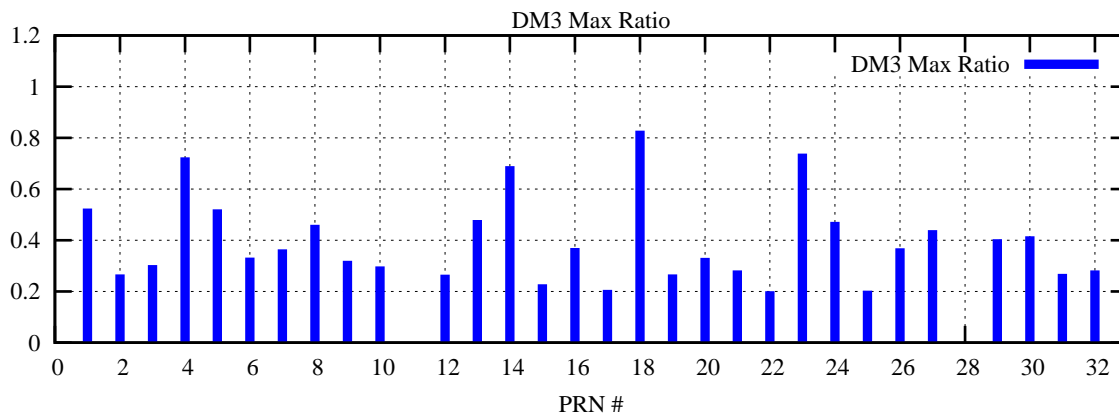

Ratio (PRN Bias/Threshold)

GpsWeek 2206 Day 0

Skinny (Type 0): PRN 8 22
Broad (Type 2): PRN 7 15 17 21 24