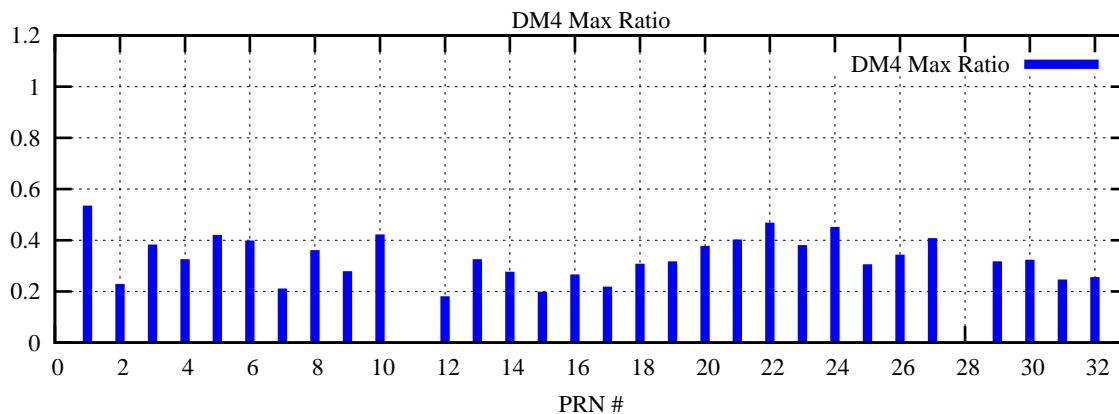

Ratio (PRN Bias/Threshold)

GpsWeek 2206 Day 0

Skinny (Type 0): PRN 8 22
Broad (Type 2): PRN 7 15 17 21 24