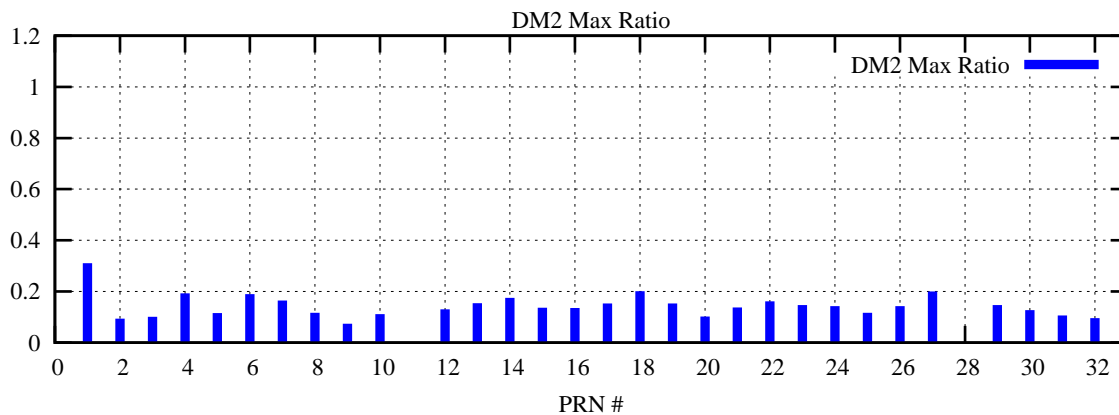

Ratio (PRN Bias/Threshold)

GpsWeek 2206 Day 0

Skinny (Type 0): PRN 8 22
Broad (Type 2): PRN 7 15 17 21 24