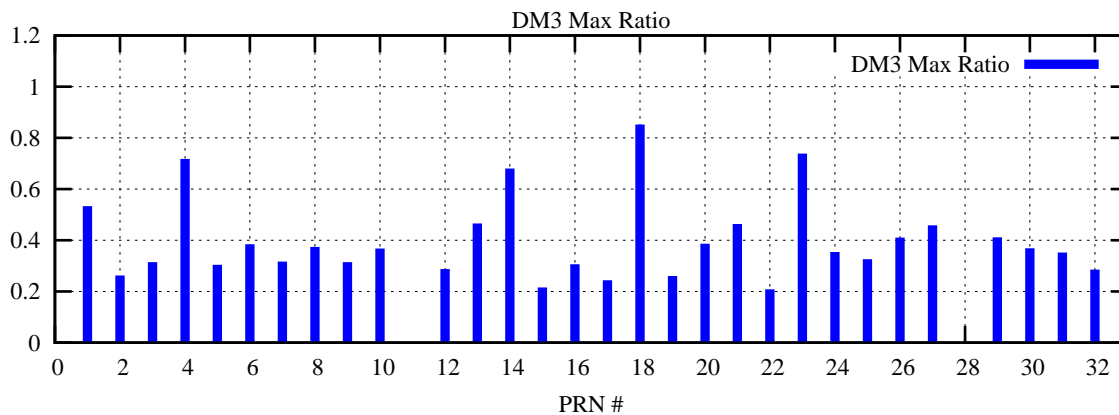

Ratio (PRN Bias/Threshold)

GpsWeek 2206 Day 1

Skinny (Type 0): PRN 8 22  
Broad (Type 2): PRN 7 15 17 21 24