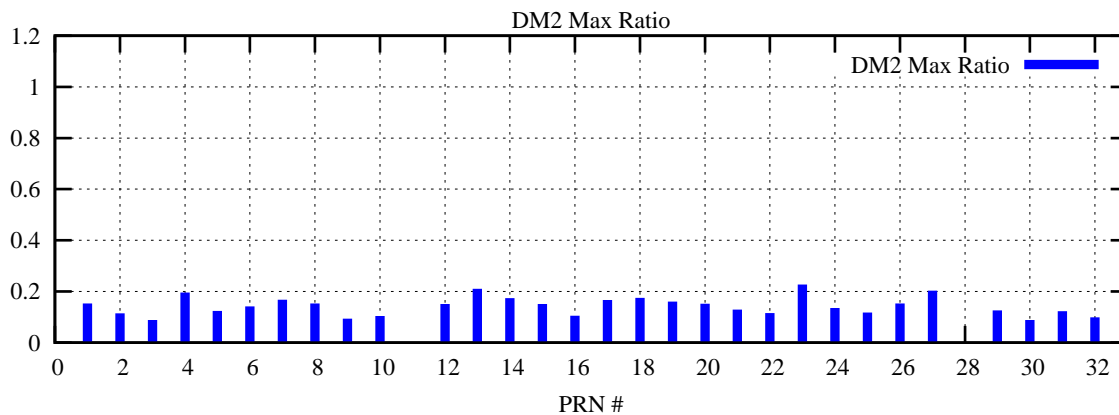

Ratio (PRN Bias/Threshold)

GpsWeek 2206 Day 1

Skinny (Type 0): PRN 8 22  
Broad (Type 2): PRN 7 15 17 21 24