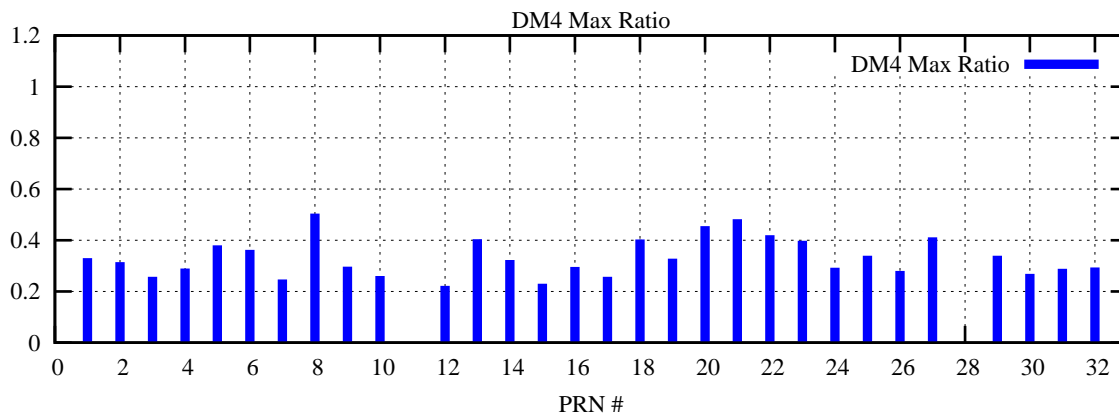

Ratio (PRN Bias/Threshold)

GpsWeek 2206 Day 1

Skinny (Type 0): PRN 8 22  
Broad (Type 2): PRN 7 15 17 21 24