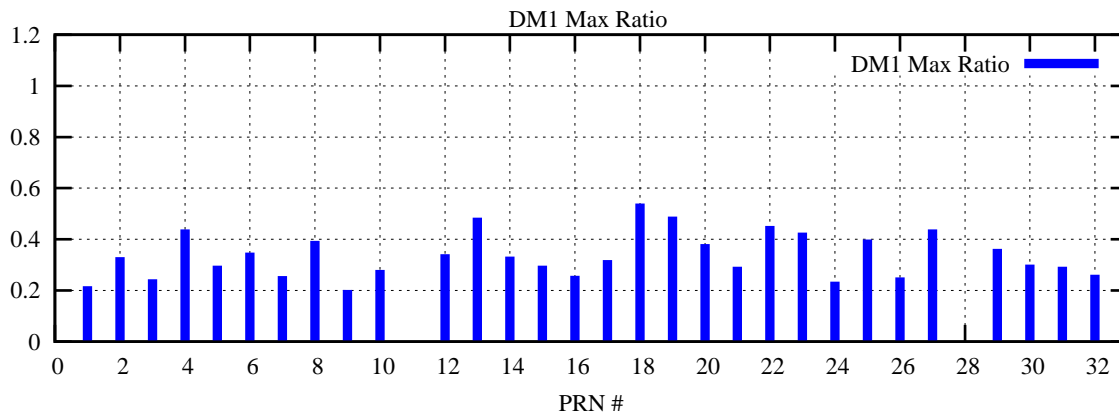

Ratio (PRN Bias/Threshold)

GpsWeek 2206 Day 1

Skinny (Type 0): PRN 8 22  
Broad (Type 2): PRN 7 15 17 21 24