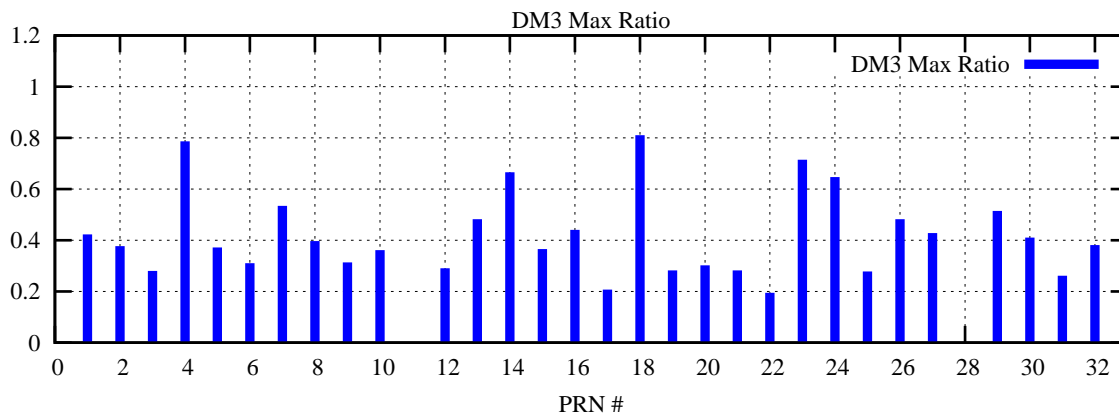

Ratio (PRN Bias/Threshold)

GpsWeek 2206 Day 3

Skinny (Type 0): PRN 8 22
Broad (Type 2): PRN 7 15 17 21 24