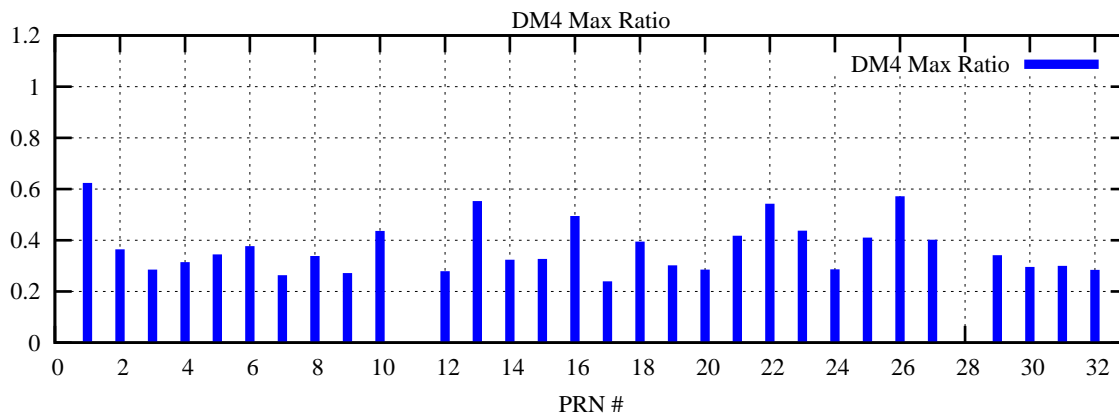

Ratio (PRN Bias/Threshold)

GpsWeek 2206 Day 3

Skinny (Type 0): PRN 8 22
Broad (Type 2): PRN 7 15 17 21 24