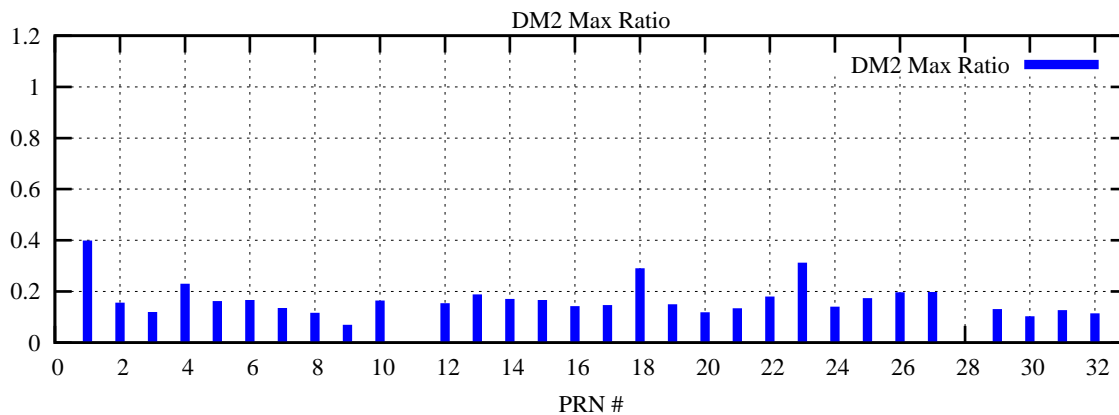

Ratio (PRN Bias/Threshold)

GpsWeek 2206 Day 3

Skinny (Type 0): PRN 8 22
Broad (Type 2): PRN 7 15 17 21 24