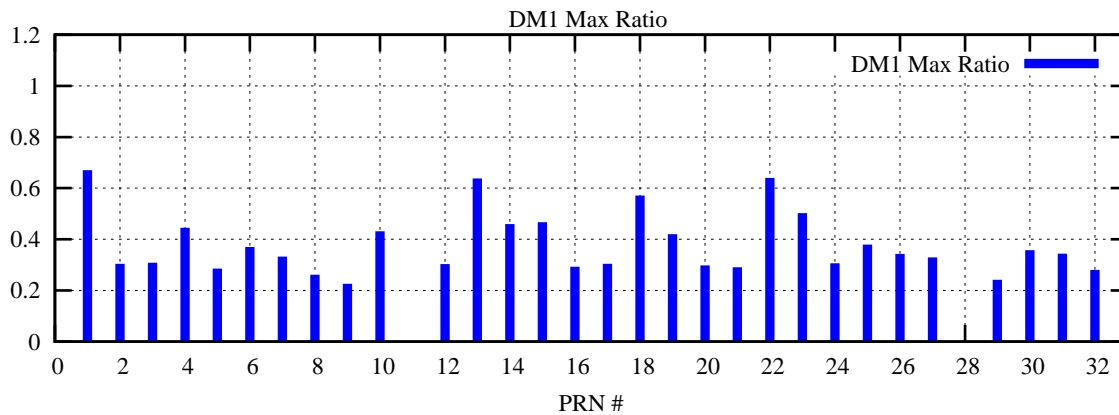

Ratio (PRN Bias/Threshold)

GpsWeek 2206 Day 3

Skinny (Type 0): PRN 8 22
Broad (Type 2): PRN 7 15 17 21 24