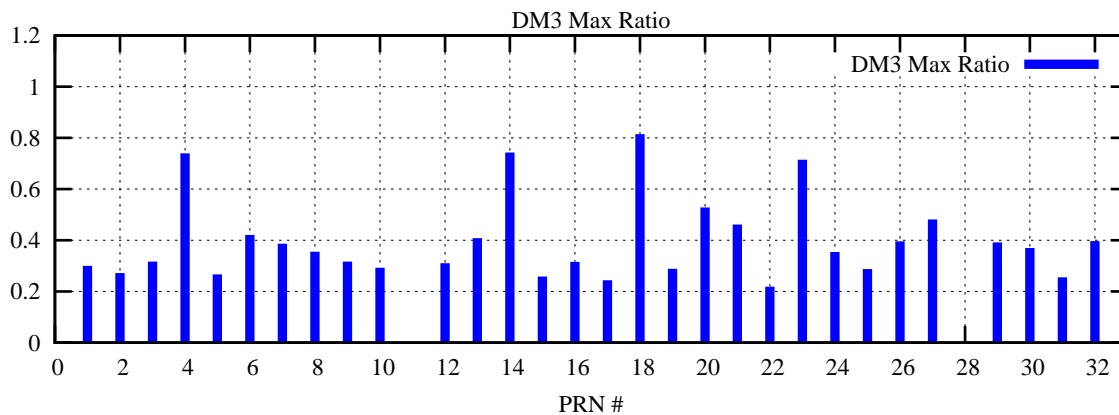

Ratio (PRN Bias/Threshold)

GpsWeek 2206 Day 4

Skinny (Type 0): PRN 8 22
Broad (Type 2): PRN 7 15 17 21 24