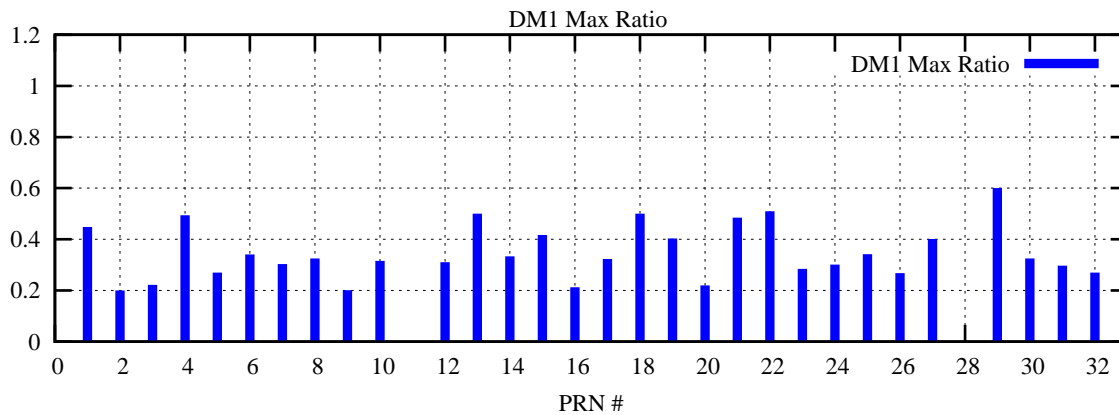

Ratio (PRN Bias/Threshold)

GpsWeek 2206 Day 4

Skinny (Type 0): PRN 8 22
Broad (Type 2): PRN 7 15 17 21 24