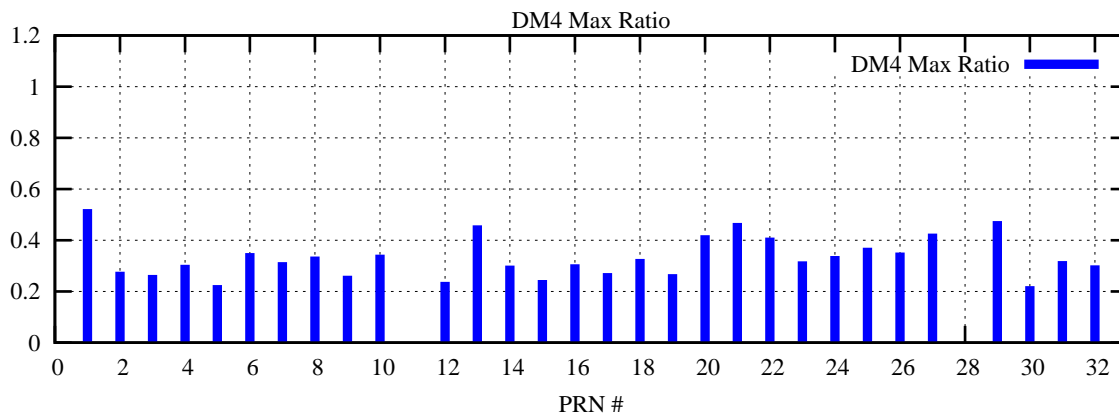

Ratio (PRN Bias/Threshold)

GpsWeek 2206 Day 4

Skinny (Type 0): PRN 8 22
Broad (Type 2): PRN 7 15 17 21 24