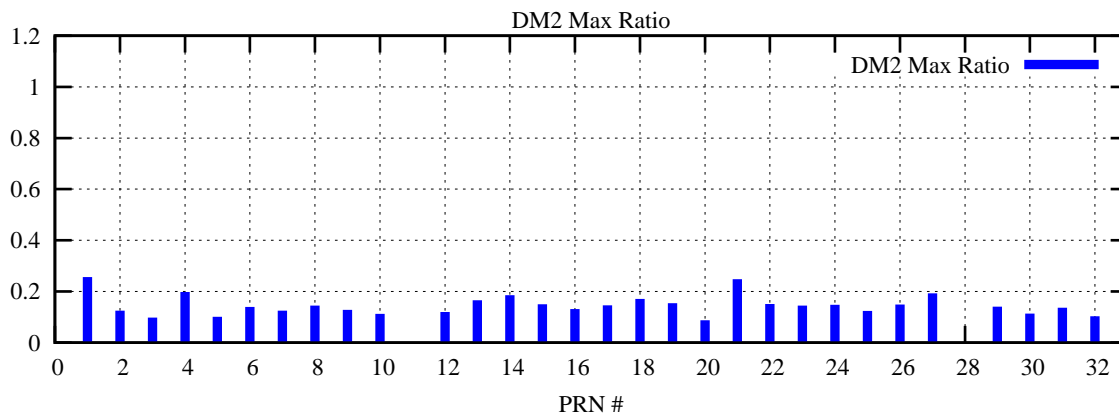

Ratio (PRN Bias/Threshold)

GpsWeek 2206 Day 4

Skinny (Type 0): PRN 8 22
Broad (Type 2): PRN 7 15 17 21 24