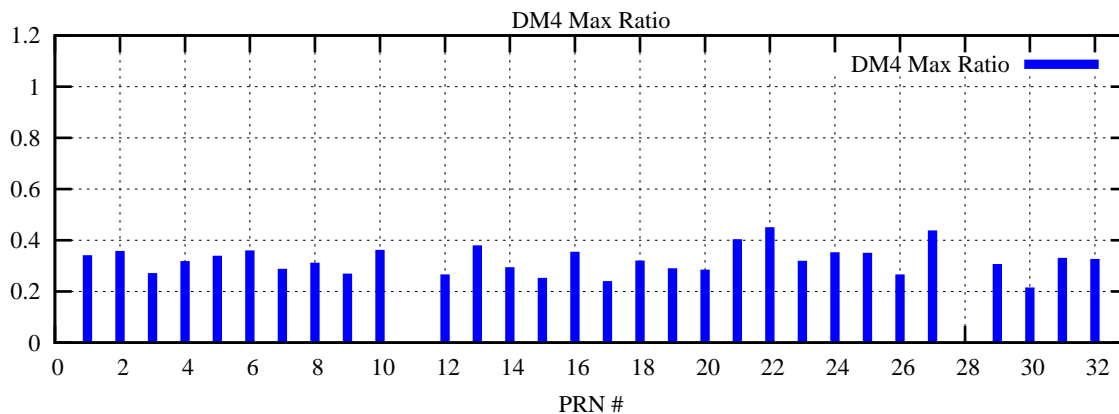

Ratio (PRN Bias/Threshold)

GpsWeek 2207 Day 0

Skinny (Type 0): PRN 8 22
Broad (Type 2): PRN 7 15 17 21 24