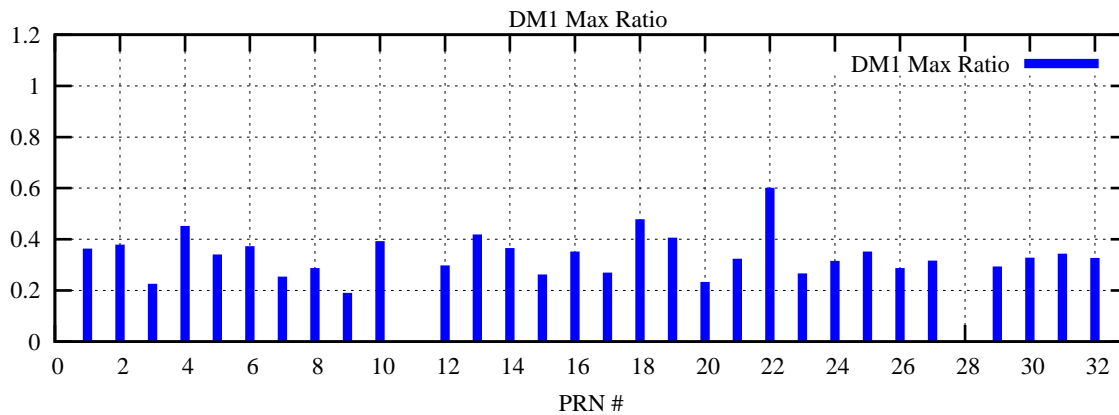

Ratio (PRN Bias/Threshold)

GpsWeek 2207 Day 0

Skinny (Type 0): PRN 8 22
Broad (Type 2): PRN 7 15 17 21 24