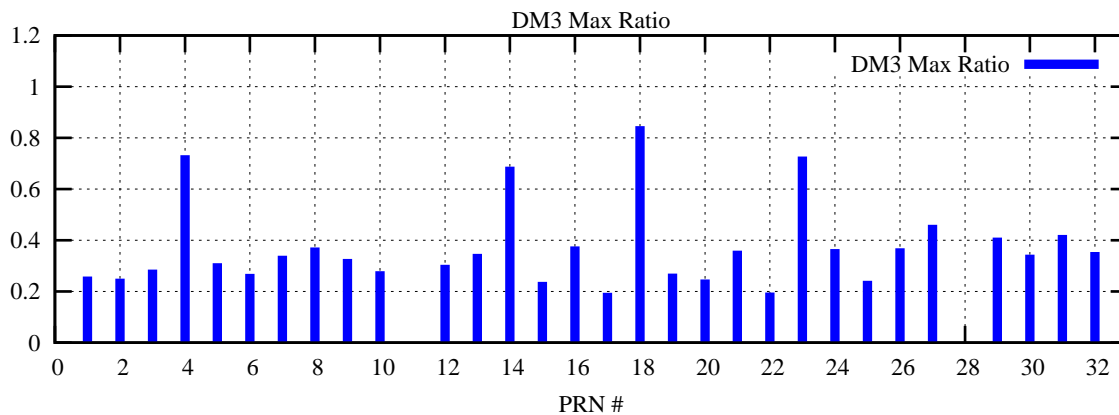

Ratio (PRN Bias/Threshold)

GpsWeek 2207 Day 0

Skinny (Type 0): PRN 8 22
Broad (Type 2): PRN 7 15 17 21 24