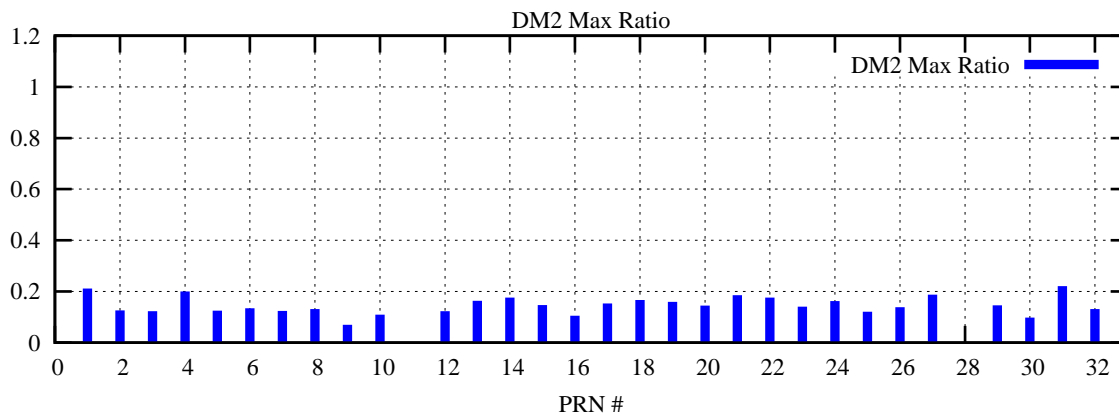

Ratio (PRN Bias/Threshold)

GpsWeek 2207 Day 0

Skinny (Type 0): PRN 8 22
Broad (Type 2): PRN 7 15 17 21 24