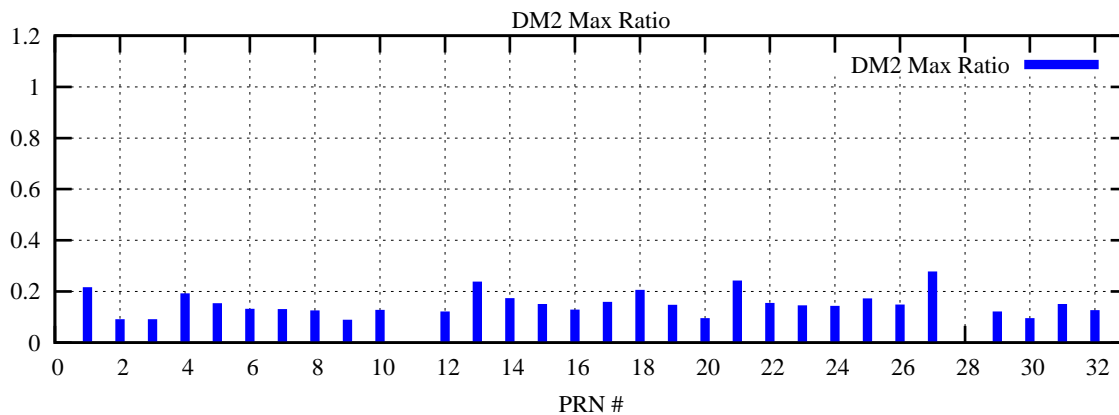

Ratio (PRN Bias/Threshold)

GpsWeek 2207 Day 1

Skinny (Type 0): PRN 8 22
Broad (Type 2): PRN 7 15 17 21 24