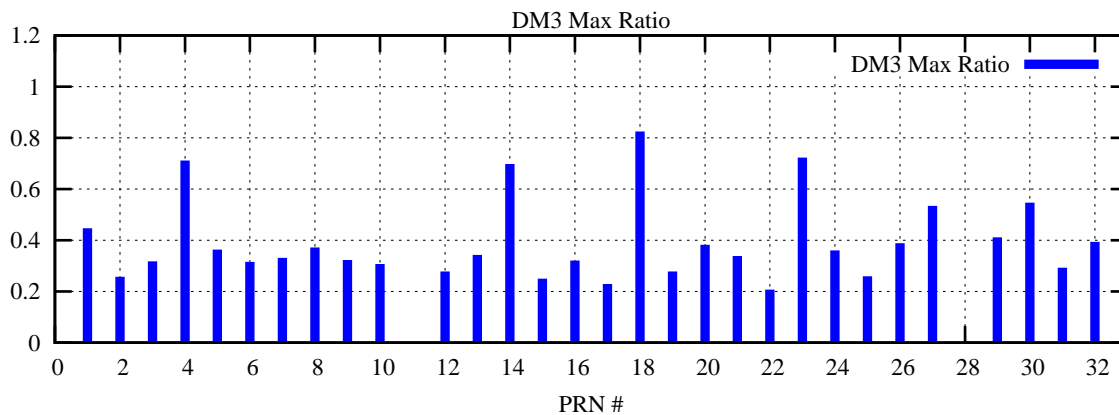

Ratio (PRN Bias/Threshold)

GpsWeek 2207 Day 1

Skinny (Type 0): PRN 8 22
Broad (Type 2): PRN 7 15 17 21 24