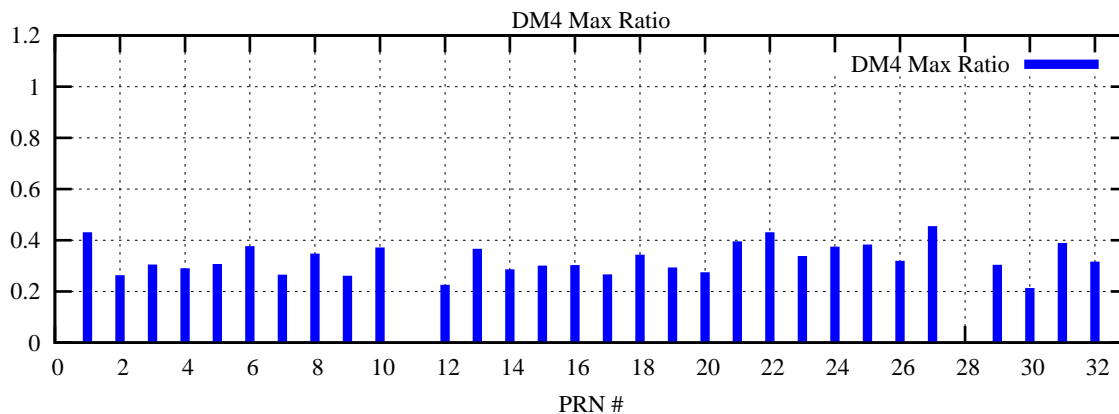

Ratio (PRN Bias/Threshold)

GpsWeek 2207 Day 1

Skinny (Type 0): PRN 8 22
Broad (Type 2): PRN 7 15 17 21 24