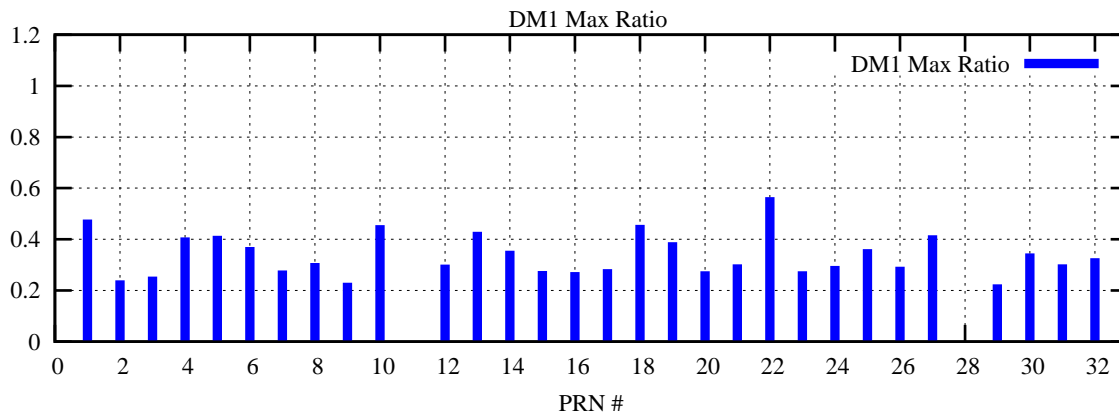

Ratio (PRN Bias/Threshold)

GpsWeek 2207 Day 1

Skinny (Type 0): PRN 8 22
Broad (Type 2): PRN 7 15 17 21 24