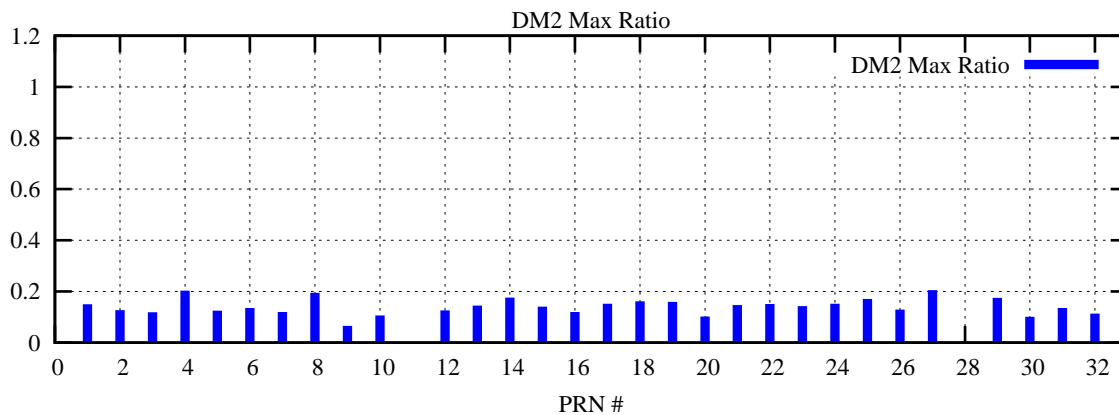

Ratio (PRN Bias/Threshold)

GpsWeek 2207 Day 3

Skinny (Type 0): PRN 8 22
Broad (Type 2): PRN 7 15 17 21 24