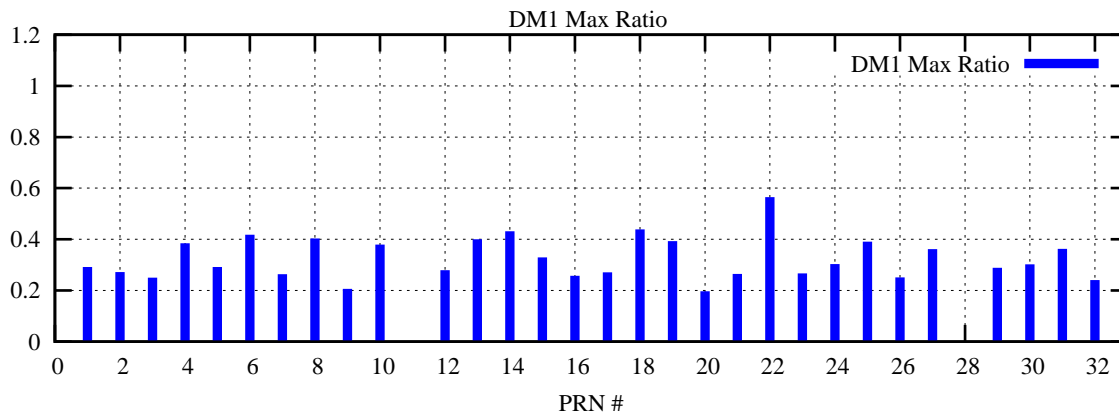

Ratio (PRN Bias/Threshold)

GpsWeek 2207 Day 3

Skinny (Type 0): PRN 8 22
Broad (Type 2): PRN 7 15 17 21 24