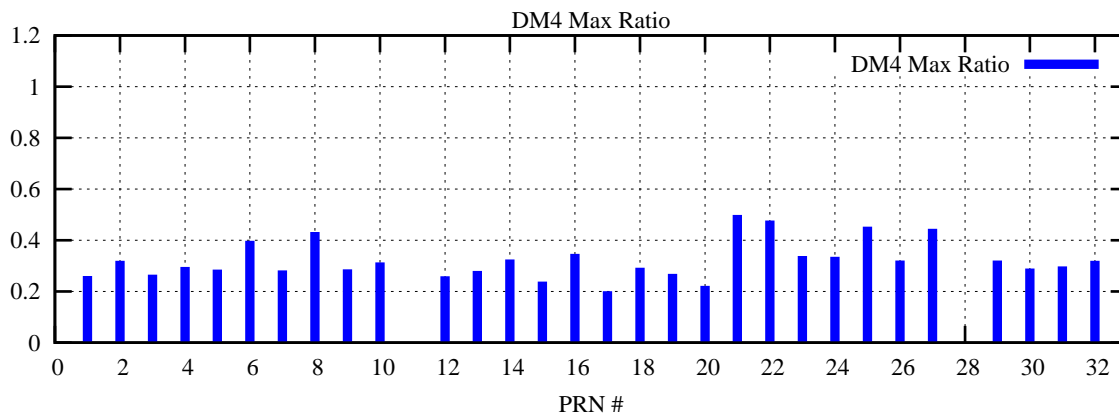

Ratio (PRN Bias/Threshold)

GpsWeek 2207 Day 3

Skinny (Type 0): PRN 8 22
Broad (Type 2): PRN 7 15 17 21 24