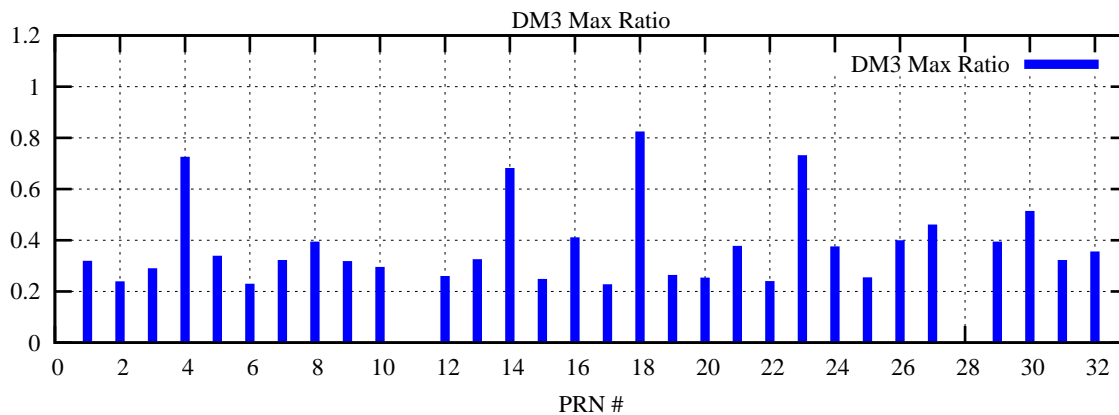

Ratio (PRN Bias/Threshold)

GpsWeek 2207 Day 3

Skinny (Type 0): PRN 8 22
Broad (Type 2): PRN 7 15 17 21 24