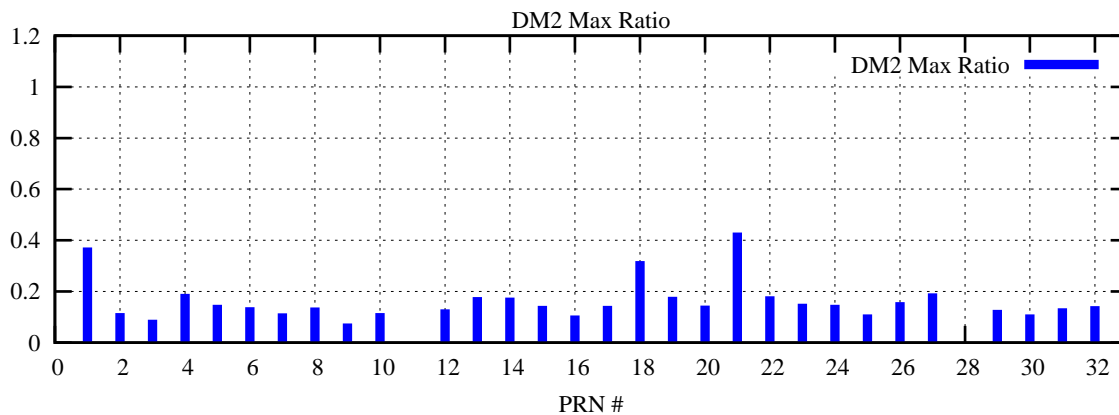

Ratio (PRN Bias/Threshold)

GpsWeek 2207 Day 4

Skinny (Type 0): PRN 8 22
Broad (Type 2): PRN 7 15 17 21 24