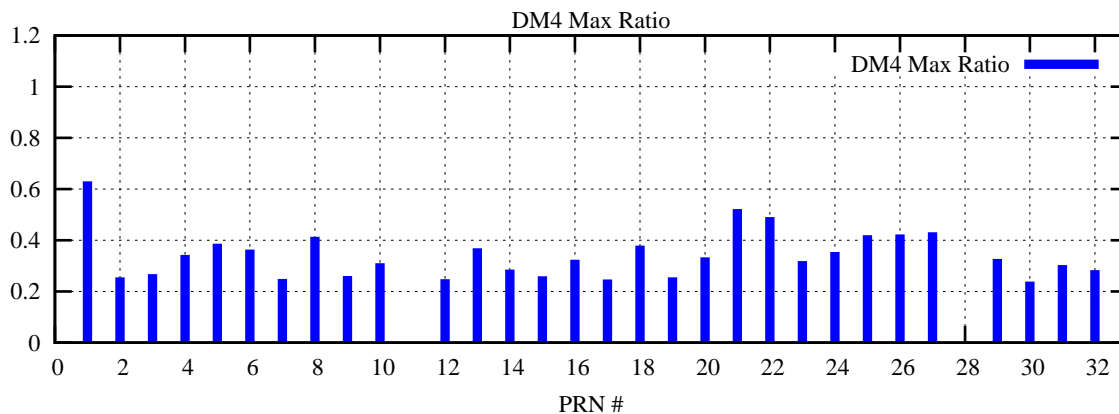

Ratio (PRN Bias/Threshold)

GpsWeek 2207 Day 4

Skinny (Type 0): PRN 8 22
Broad (Type 2): PRN 7 15 17 21 24