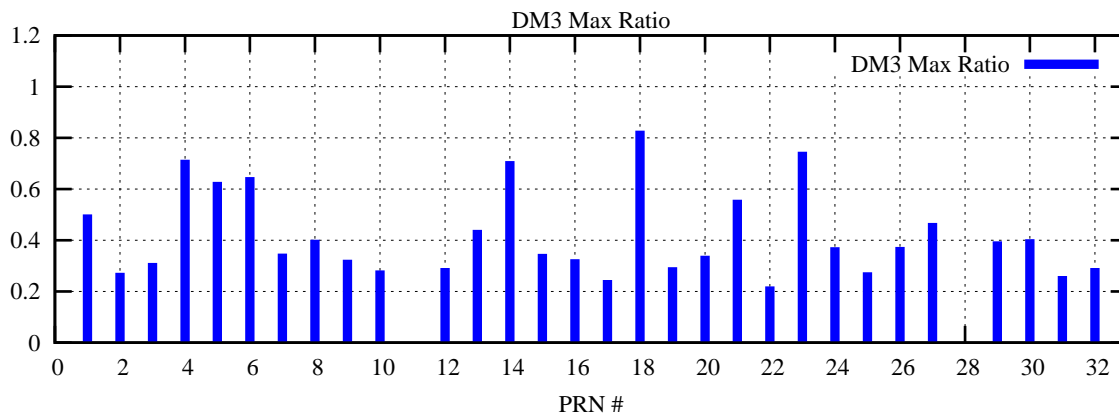

Ratio (PRN Bias/Threshold)

GpsWeek 2207 Day 4

Skinny (Type 0): PRN 8 22
Broad (Type 2): PRN 7 15 17 21 24