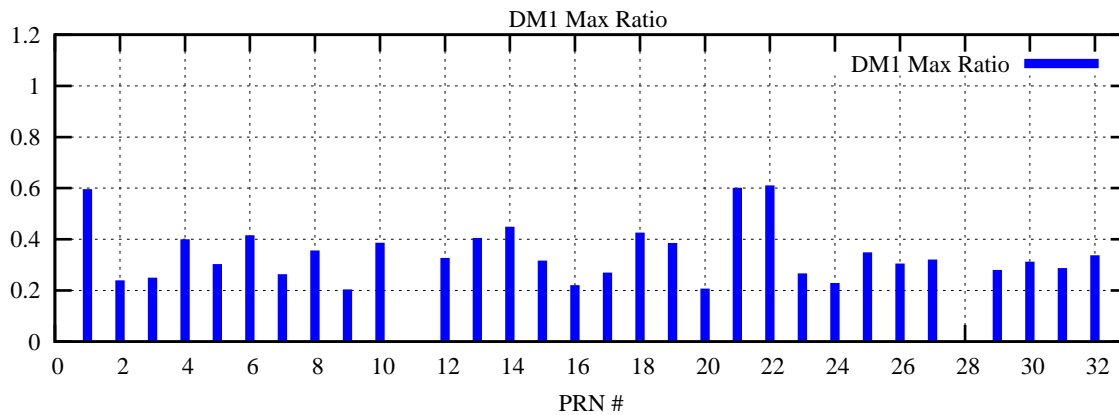

Ratio (PRN Bias/Threshold)

GpsWeek 2207 Day 4

Skinny (Type 0): PRN 8 22
Broad (Type 2): PRN 7 15 17 21 24