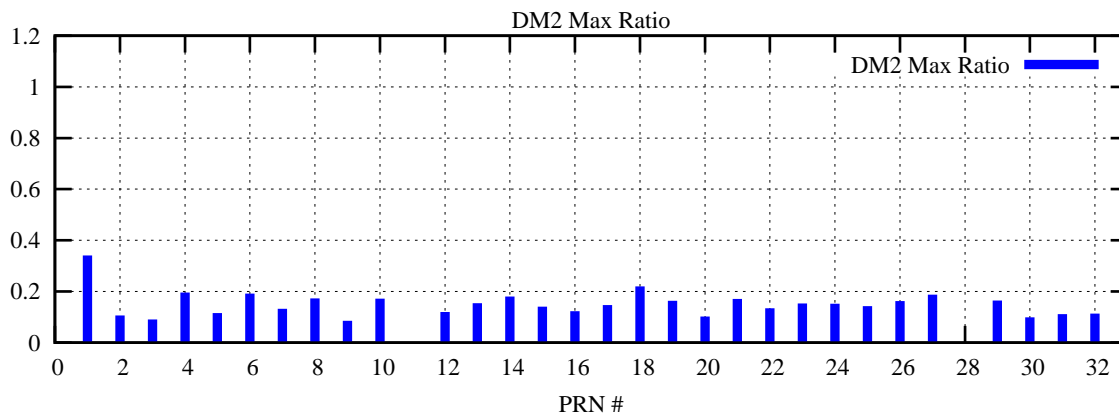

Ratio (PRN Bias/Threshold)

GpsWeek 2207 Day 5

Skinny (Type 0): PRN 8 22
Broad (Type 2): PRN 7 15 17 21 24