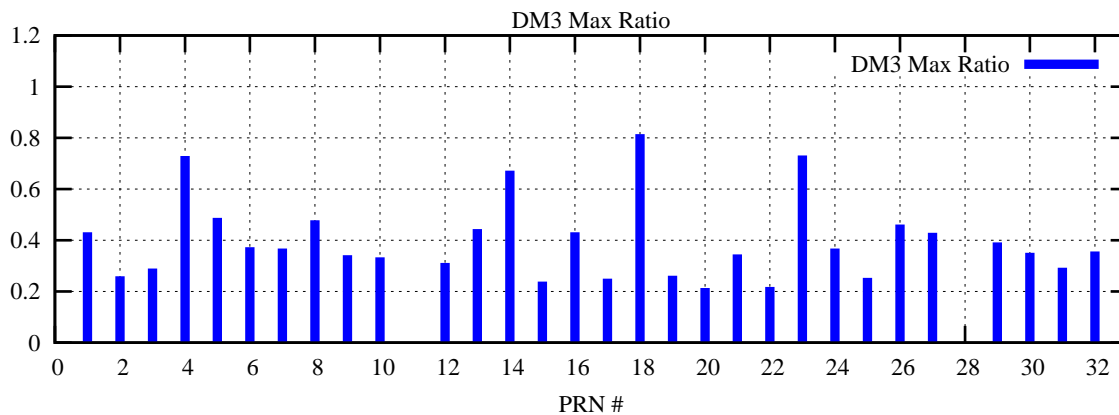

Ratio (PRN Bias/Threshold)

GpsWeek 2207 Day 5

Skinny (Type 0): PRN 8 22
Broad (Type 2): PRN 7 15 17 21 24