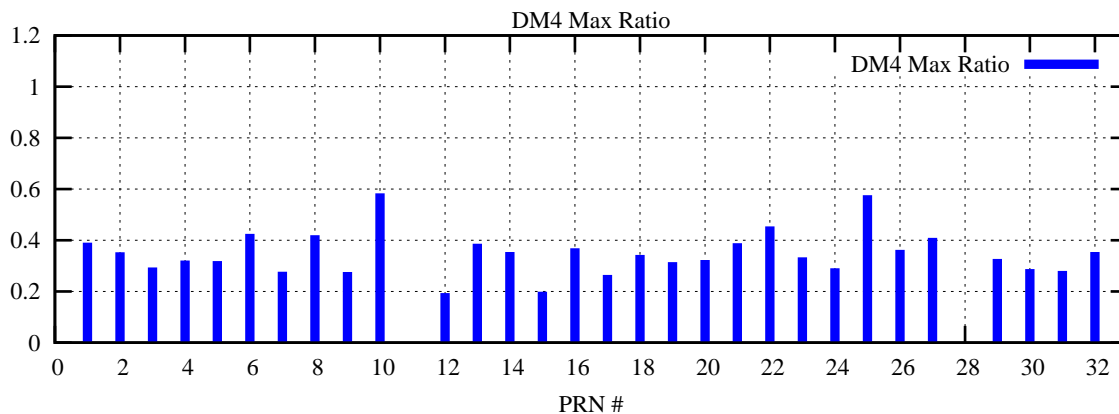

Ratio (PRN Bias/Threshold)

GpsWeek 2207 Day 5

Skinny (Type 0): PRN 8 22
Broad (Type 2): PRN 7 15 17 21 24