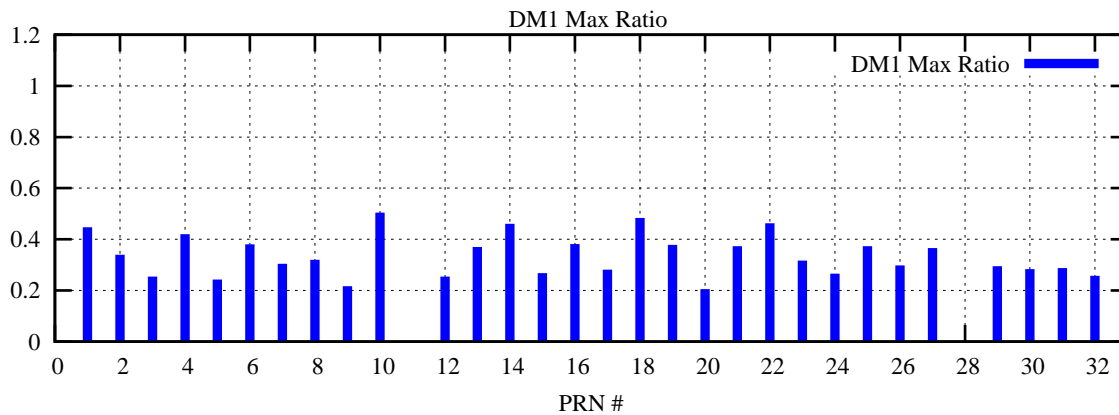

Ratio (PRN Bias/Threshold)

GpsWeek 2207 Day 5

Skinny (Type 0): PRN 8 22
Broad (Type 2): PRN 7 15 17 21 24