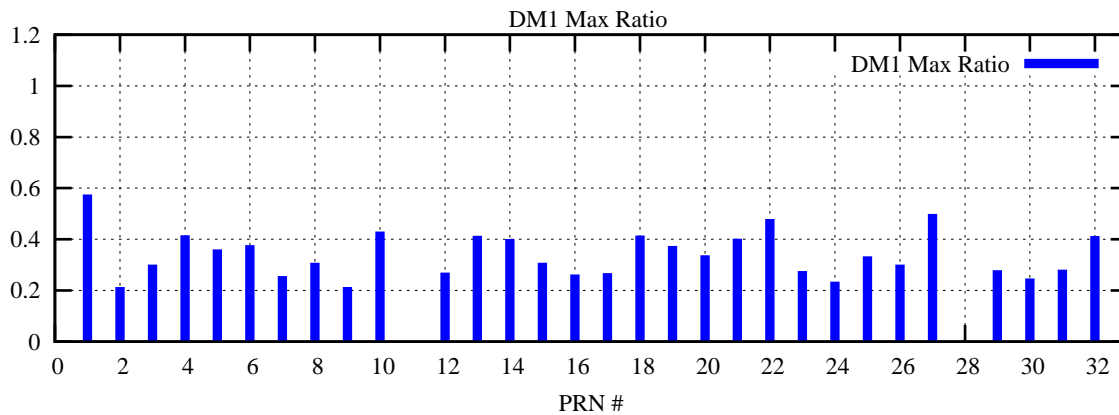

Ratio (PRN Bias/Threshold)

GpsWeek 2207 Day 6

Skinny (Type 0): PRN 8 22  
Broad (Type 2): PRN 7 15 17 21 24