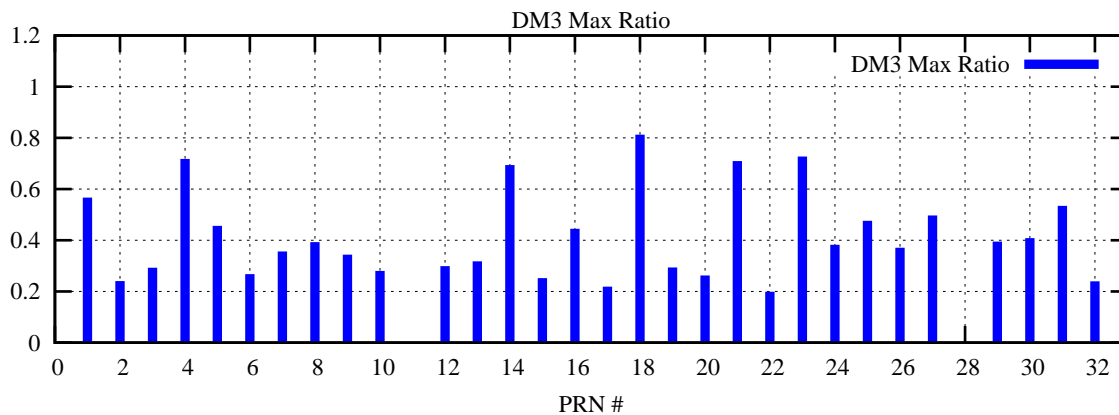

Ratio (PRN Bias/Threshold)

GpsWeek 2207 Day 6

Skinny (Type 0): PRN 8 22  
Broad (Type 2): PRN 7 15 17 21 24