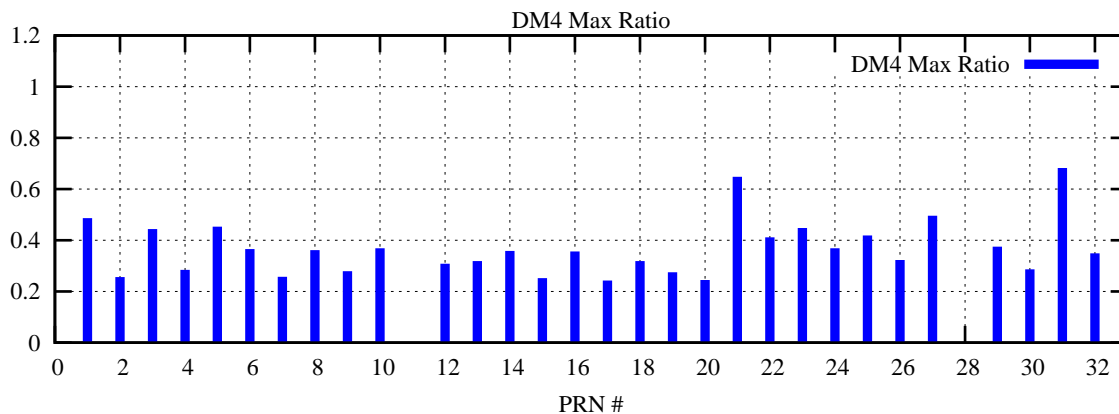

Ratio (PRN Bias/Threshold)

GpsWeek 2207 Day 6

Skinny (Type 0): PRN 8 22  
Broad (Type 2): PRN 7 15 17 21 24