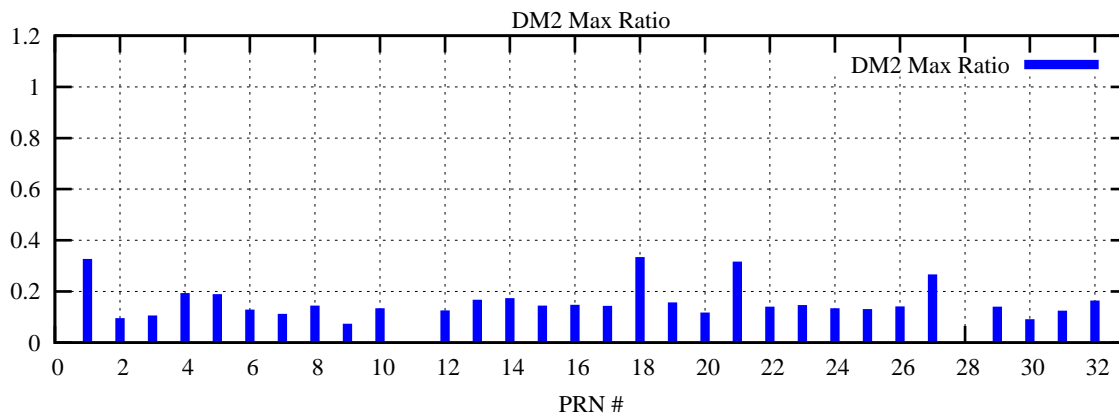

Ratio (PRN Bias/Threshold)

GpsWeek 2207 Day 6

Skinny (Type 0): PRN 8 22  
Broad (Type 2): PRN 7 15 17 21 24