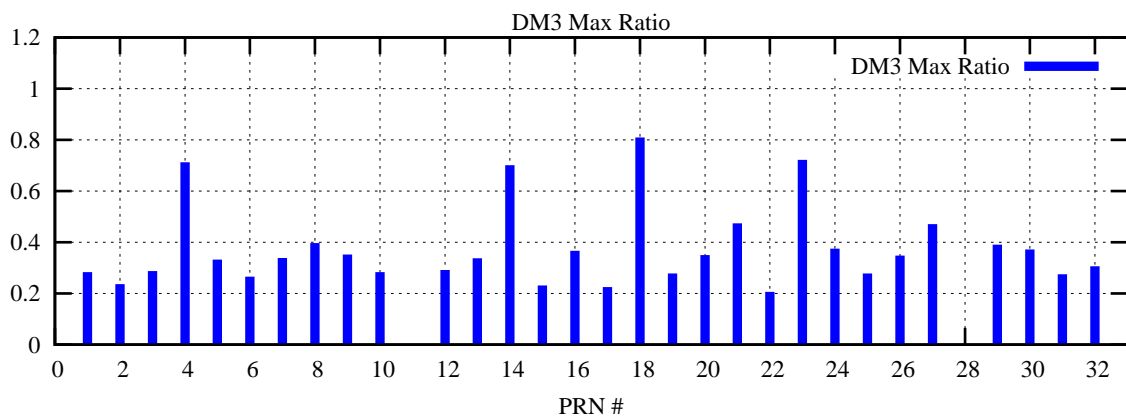

Ratio (PRN Bias/Threshold)

GpsWeek 2208 Day 0

Skinny (Type 0): PRN 8 22
Broad (Type 2): PRN 7 15 17 21 24