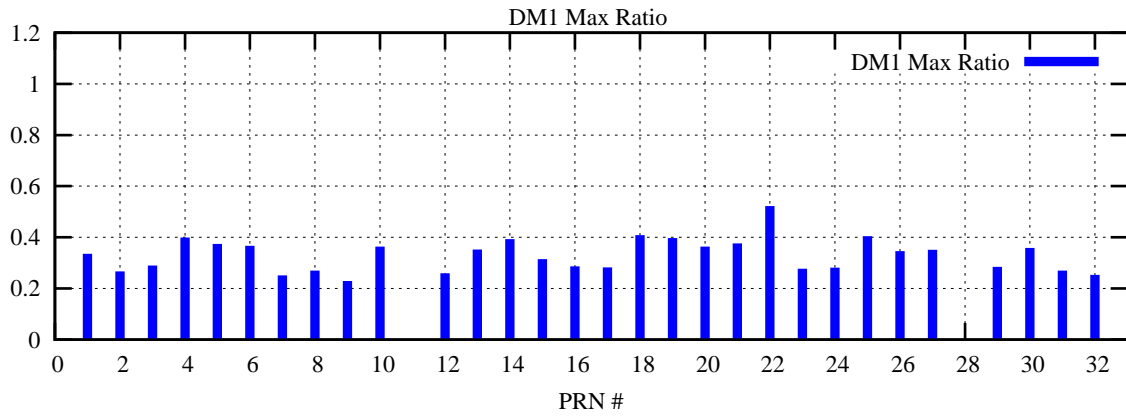

Ratio (PRN Bias/Threshold)

GpsWeek 2208 Day 0

Skinny (Type 0): PRN 8 22
Broad (Type 2): PRN 7 15 17 21 24