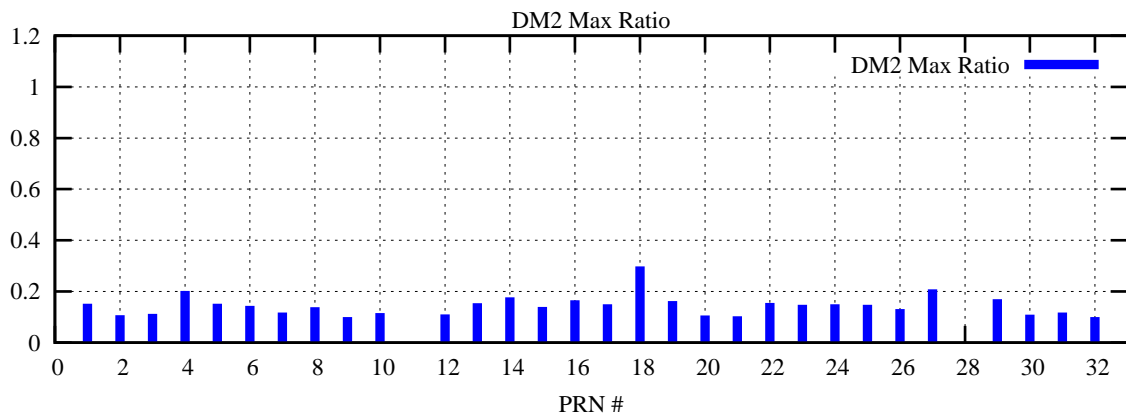

Ratio (PRN Bias/Threshold)

GpsWeek 2208 Day 0

Skinny (Type 0): PRN 8 22
Broad (Type 2): PRN 7 15 17 21 24