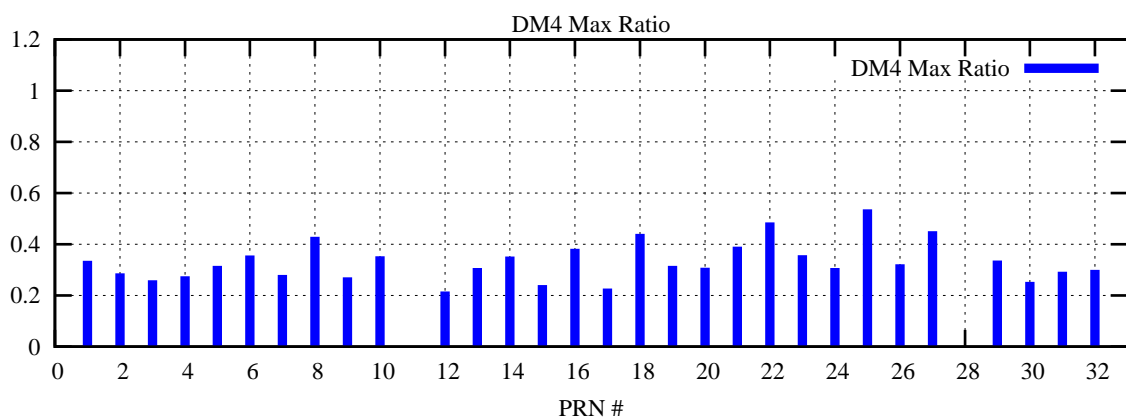

Ratio (PRN Bias/Threshold)

GpsWeek 2208 Day 0

Skinny (Type 0): PRN 8 22
Broad (Type 2): PRN 7 15 17 21 24