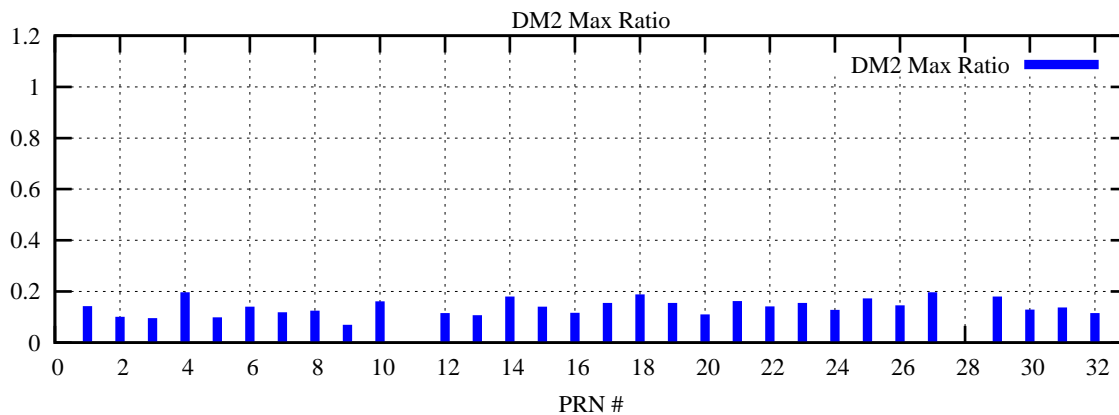

Ratio (PRN Bias/Threshold)

GpsWeek 2208 Day 1

Skinny (Type 0): PRN 8 22
Broad (Type 2): PRN 7 15 17 21 24