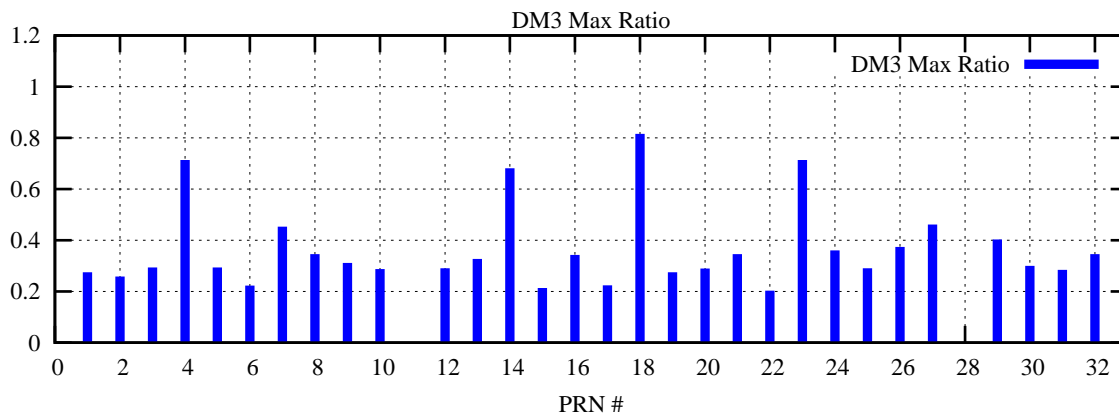

Ratio (PRN Bias/Threshold)

GpsWeek 2208 Day 1

Skinny (Type 0): PRN 8 22
Broad (Type 2): PRN 7 15 17 21 24