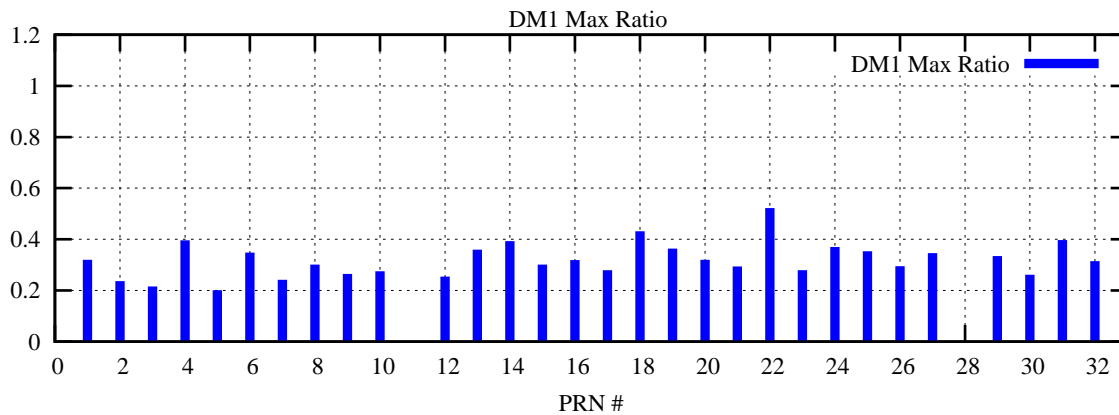

Ratio (PRN Bias/Threshold)

GpsWeek 2208 Day 1

Skinny (Type 0): PRN 8 22
Broad (Type 2): PRN 7 15 17 21 24