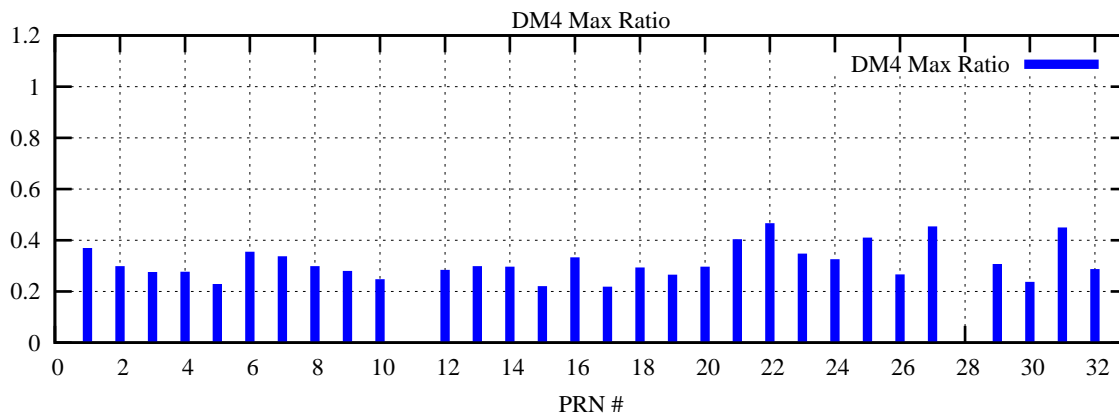

Ratio (PRN Bias/Threshold)

GpsWeek 2208 Day 1

Skinny (Type 0): PRN 8 22
Broad (Type 2): PRN 7 15 17 21 24