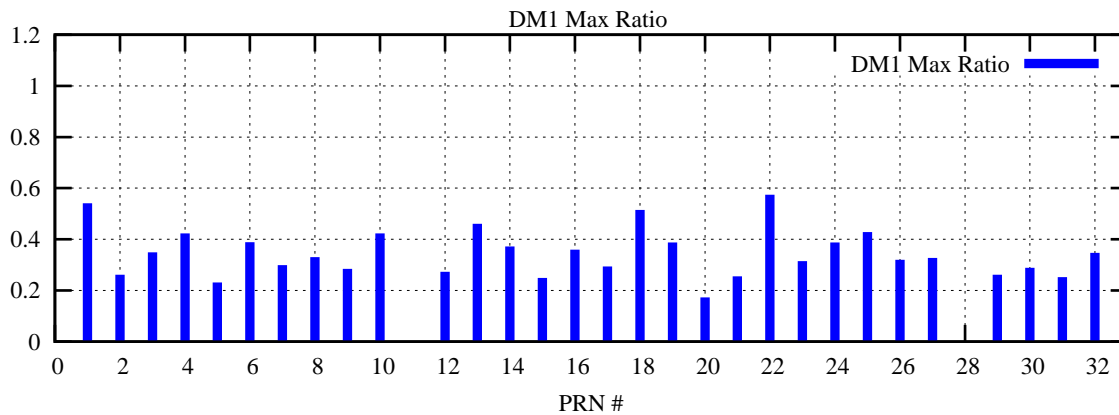

Ratio (PRN Bias/Threshold)

GpsWeek 2208 Day 2

Skinny (Type 0): PRN 8 22  
Broad (Type 2): PRN 7 15 17 21 24