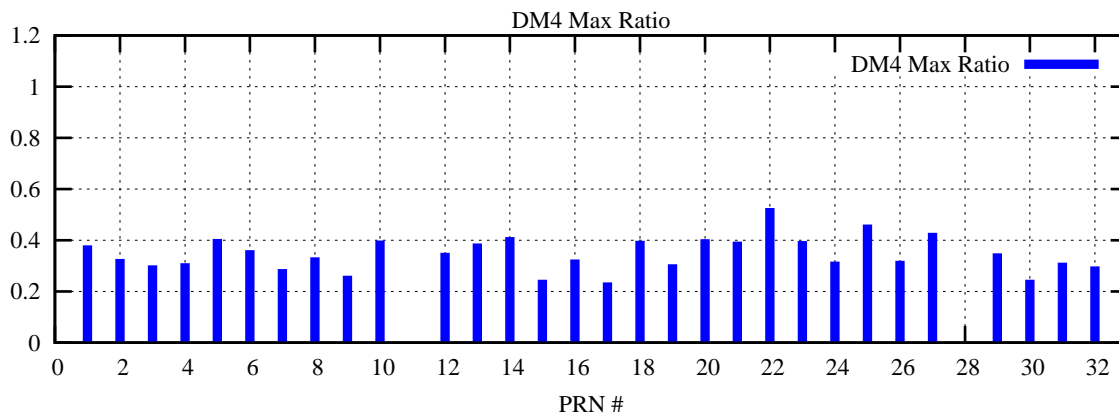

Ratio (PRN Bias/Threshold)

GpsWeek 2208 Day 2

Skinny (Type 0): PRN 8 22  
Broad (Type 2): PRN 7 15 17 21 24