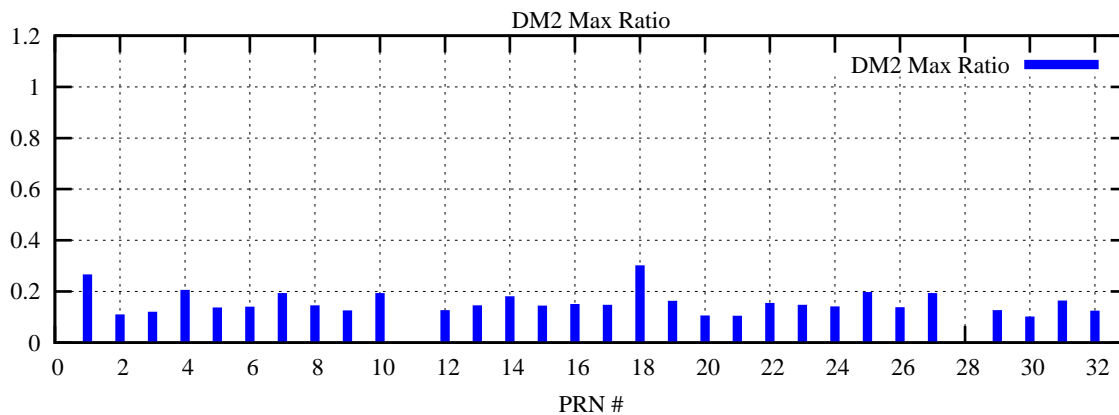

Ratio (PRN Bias/Threshold)

GpsWeek 2208 Day 2

Skinny (Type 0): PRN 8 22  
Broad (Type 2): PRN 7 15 17 21 24