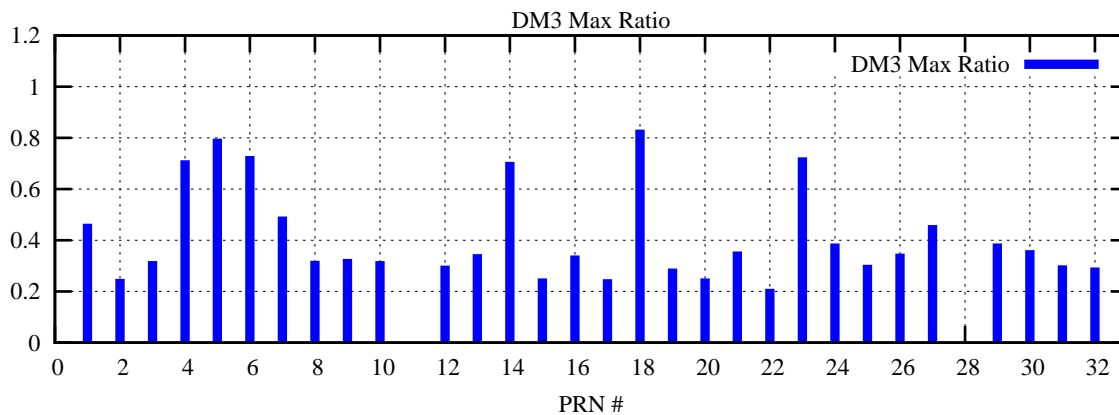

Ratio (PRN Bias/Threshold)

GpsWeek 2208 Day 2

Skinny (Type 0): PRN 8 22  
Broad (Type 2): PRN 7 15 17 21 24