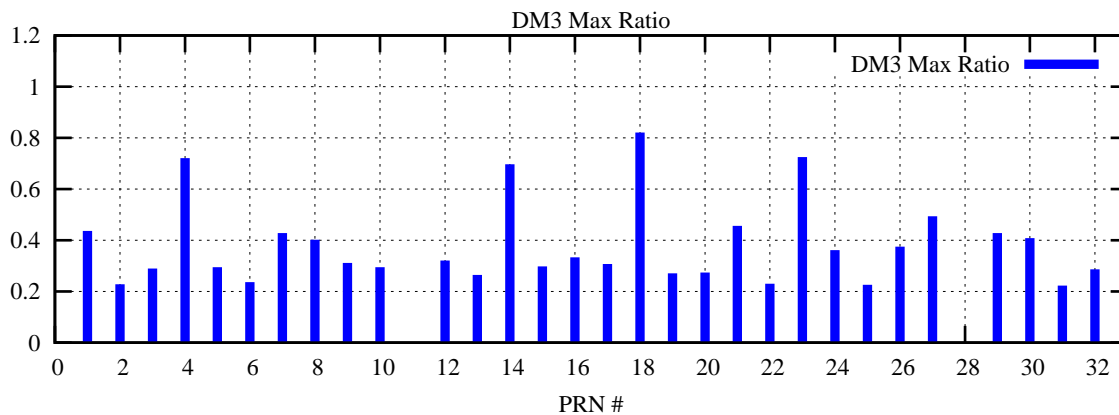

Ratio (PRN Bias/Threshold)

GpsWeek 2208 Day 4

Skinny (Type 0): PRN 8 22  
Broad (Type 2): PRN 7 15 17 21 24