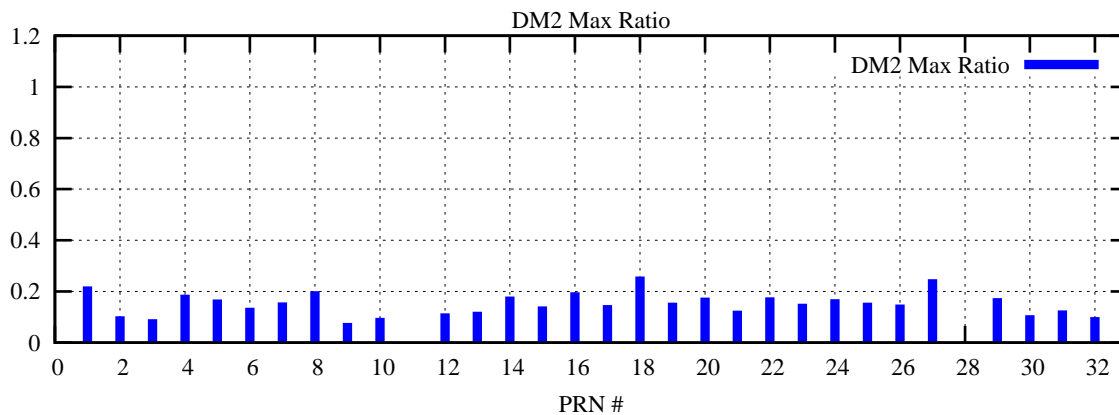

Ratio (PRN Bias/Threshold)

GpsWeek 2208 Day 4

Skinny (Type 0): PRN 8 22  
Broad (Type 2): PRN 7 15 17 21 24