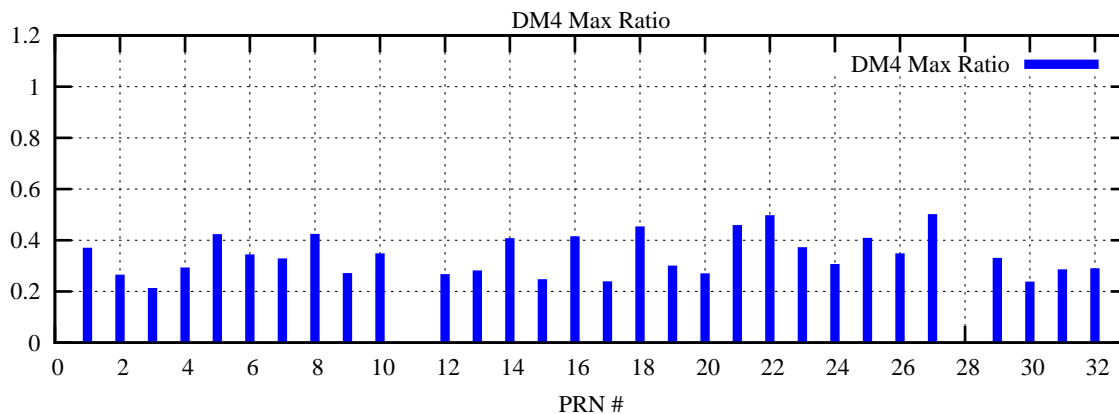

Ratio (PRN Bias/Threshold)

GpsWeek 2208 Day 4

Skinny (Type 0): PRN 8 22  
Broad (Type 2): PRN 7 15 17 21 24