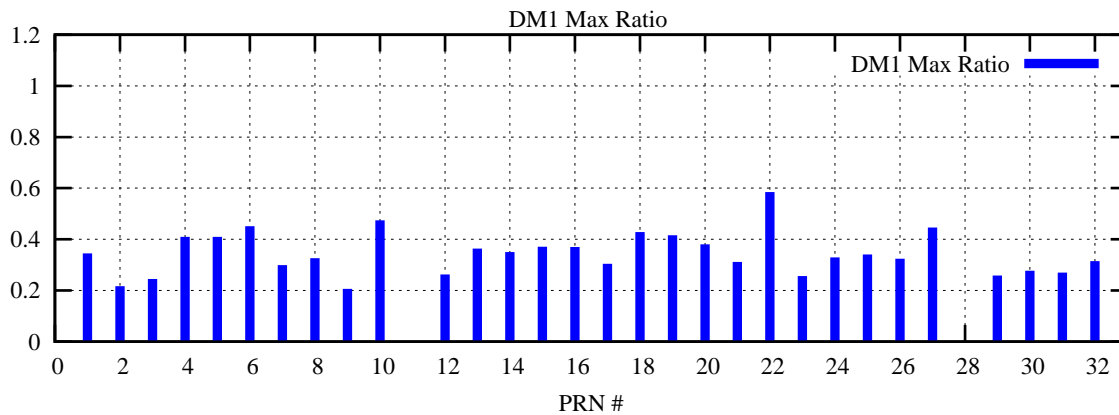

Ratio (PRN Bias/Threshold)

GpsWeek 2208 Day 4

Skinny (Type 0): PRN 8 22  
Broad (Type 2): PRN 7 15 17 21 24