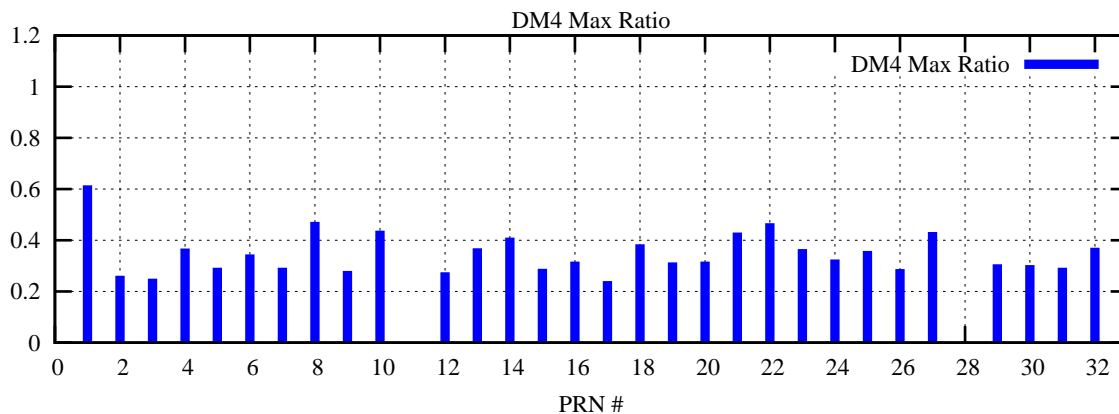

Ratio (PRN Bias/Threshold)

GpsWeek 2208 Day 6

Skinny (Type 0): PRN 8 22
Broad (Type 2): PRN 7 15 17 21 24