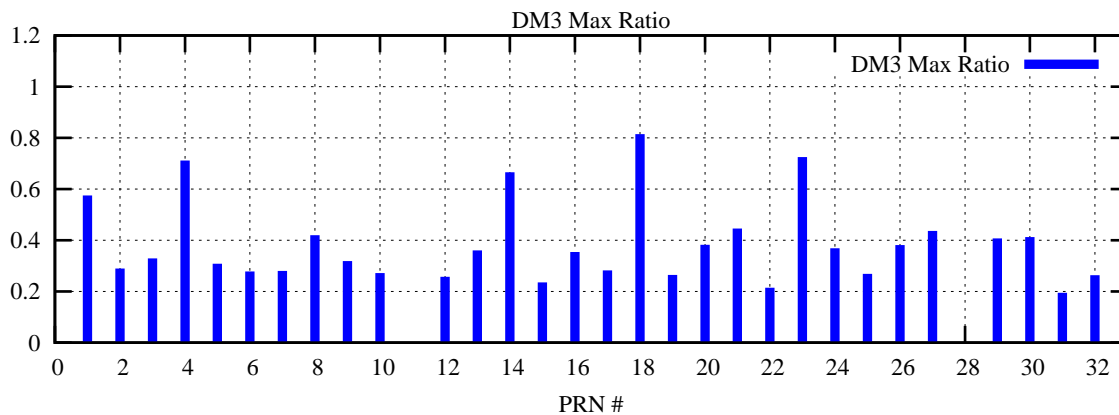

Ratio (PRN Bias/Threshold)

GpsWeek 2208 Day 6

Skinny (Type 0): PRN 8 22
Broad (Type 2): PRN 7 15 17 21 24