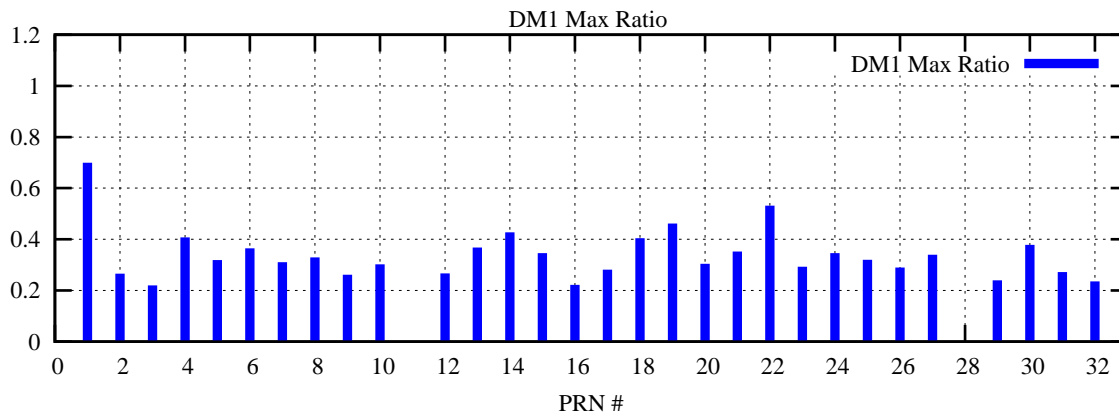

Ratio (PRN Bias/Threshold)

GpsWeek 2208 Day 6

Skinny (Type 0): PRN 8 22
Broad (Type 2): PRN 7 15 17 21 24