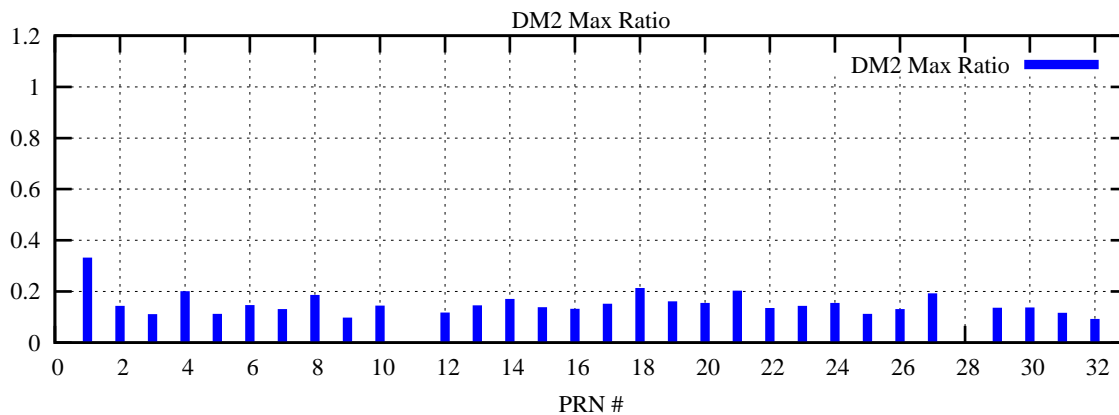

Ratio (PRN Bias/Threshold)

GpsWeek 2208 Day 6

Skinny (Type 0): PRN 8 22
Broad (Type 2): PRN 7 15 17 21 24