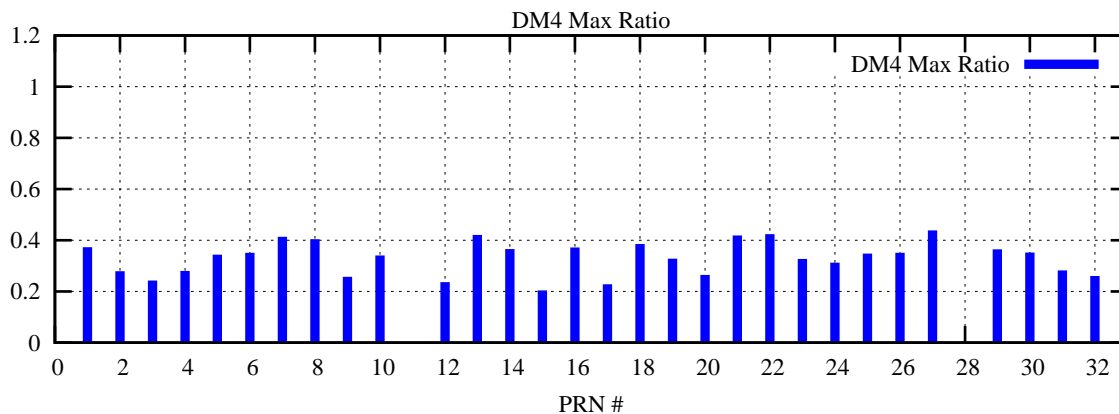

Ratio (PRN Bias/Threshold)

GpsWeek 2209 Day 0

Skinny (Type 0): PRN 8 22
Broad (Type 2): PRN 7 15 17 21 24