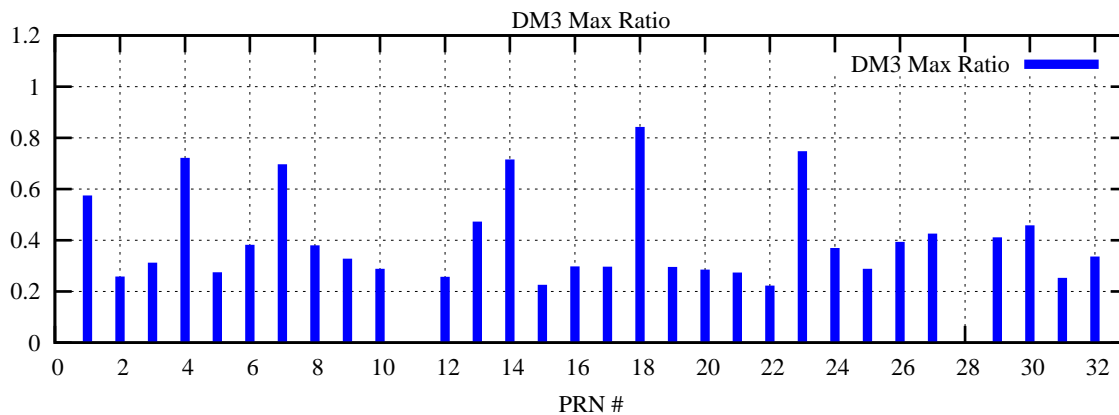

Ratio (PRN Bias/Threshold)

GpsWeek 2209 Day 0

Skinny (Type 0): PRN 8 22
Broad (Type 2): PRN 7 15 17 21 24