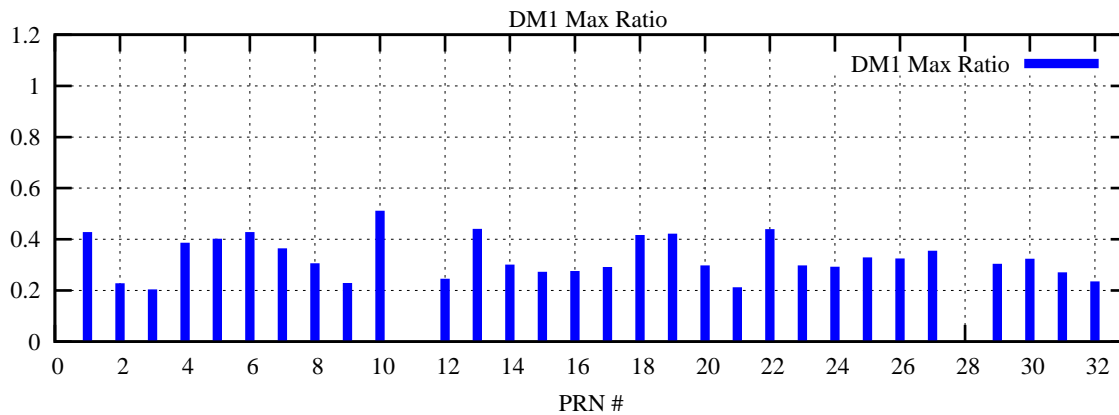

Ratio (PRN Bias/Threshold)

GpsWeek 2209 Day 0

Skinny (Type 0): PRN 8 22
Broad (Type 2): PRN 7 15 17 21 24