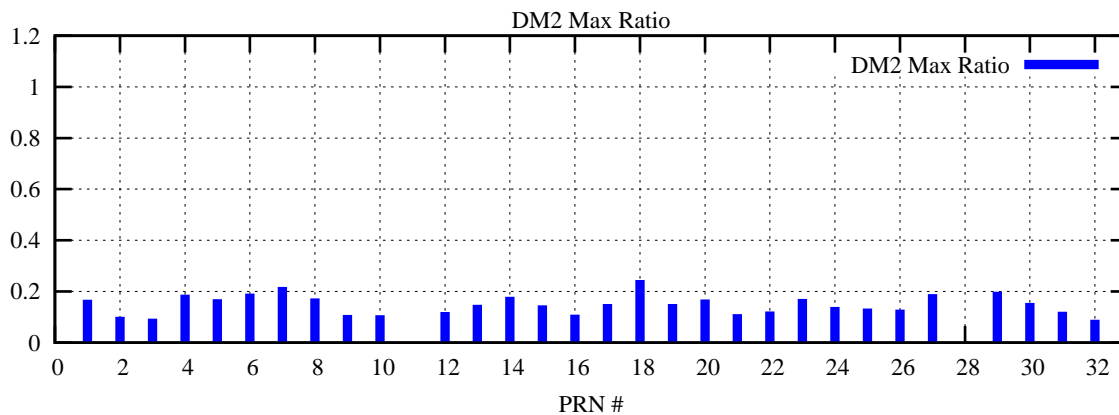

Ratio (PRN Bias/Threshold)

GpsWeek 2209 Day 0

Skinny (Type 0): PRN 8 22
Broad (Type 2): PRN 7 15 17 21 24