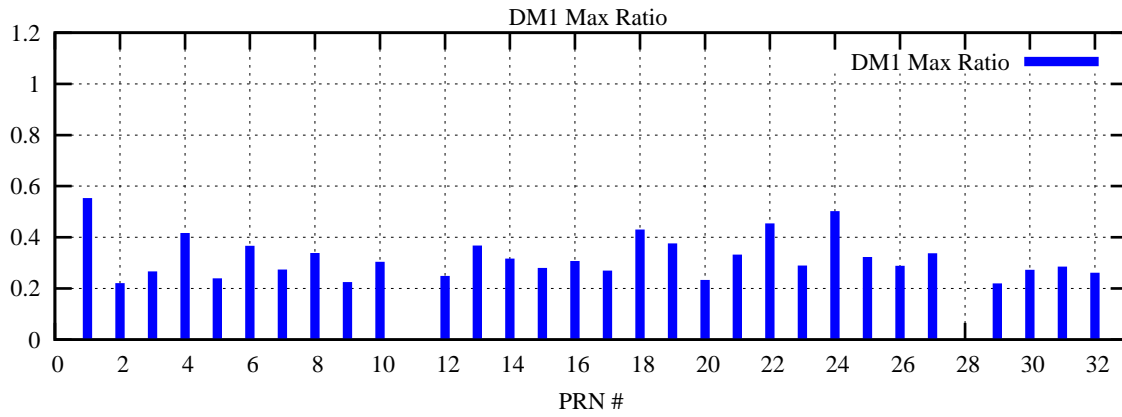

Ratio (PRN Bias/Threshold)

GpsWeek 2209 Day 1

Skinny (Type 0): PRN 8 22  
Broad (Type 2): PRN 7 15 17 21 24