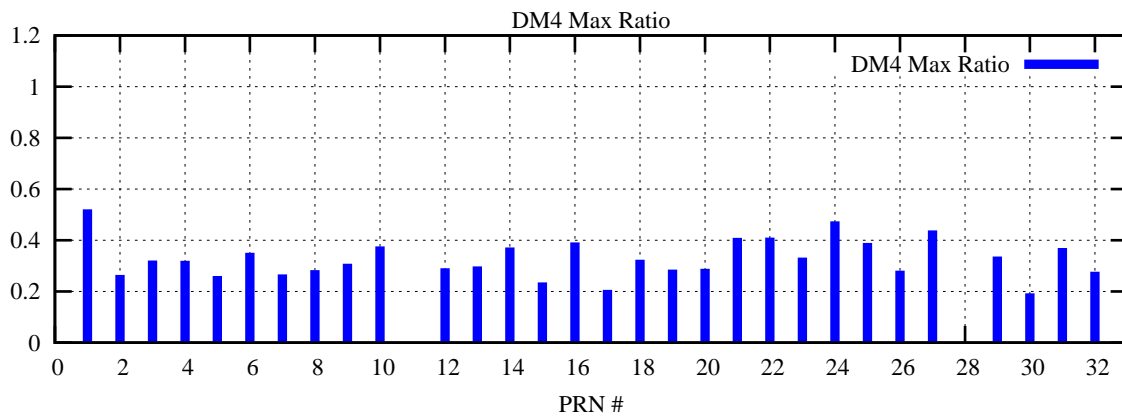

Ratio (PRN Bias/Threshold)

GpsWeek 2209 Day 1

Skinny (Type 0): PRN 8 22  
Broad (Type 2): PRN 7 15 17 21 24