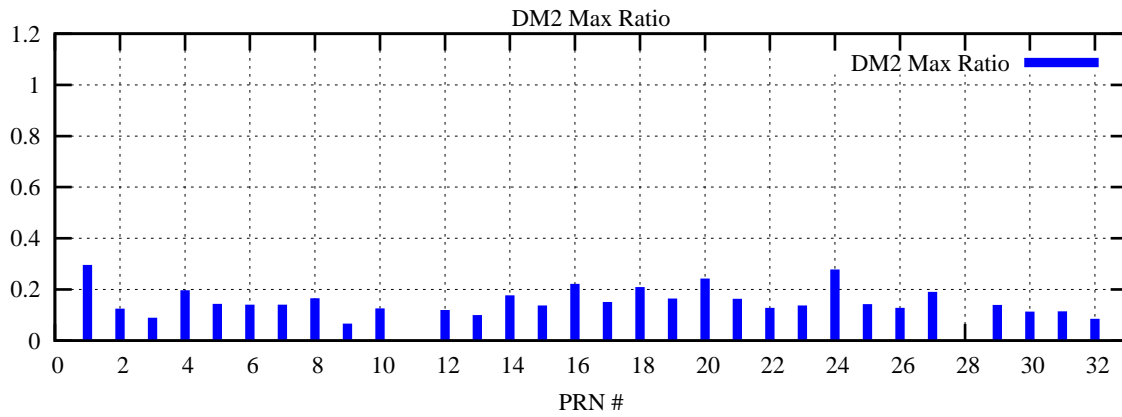

Ratio (PRN Bias/Threshold)

GpsWeek 2209 Day 1

Skinny (Type 0): PRN 8 22  
Broad (Type 2): PRN 7 15 17 21 24