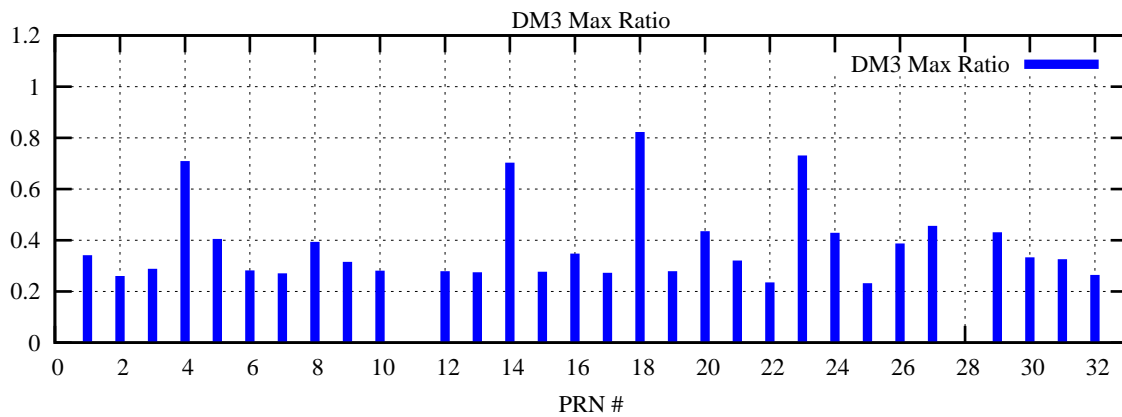

Ratio (PRN Bias/Threshold)

GpsWeek 2209 Day 1

Skinny (Type 0): PRN 8 22  
Broad (Type 2): PRN 7 15 17 21 24