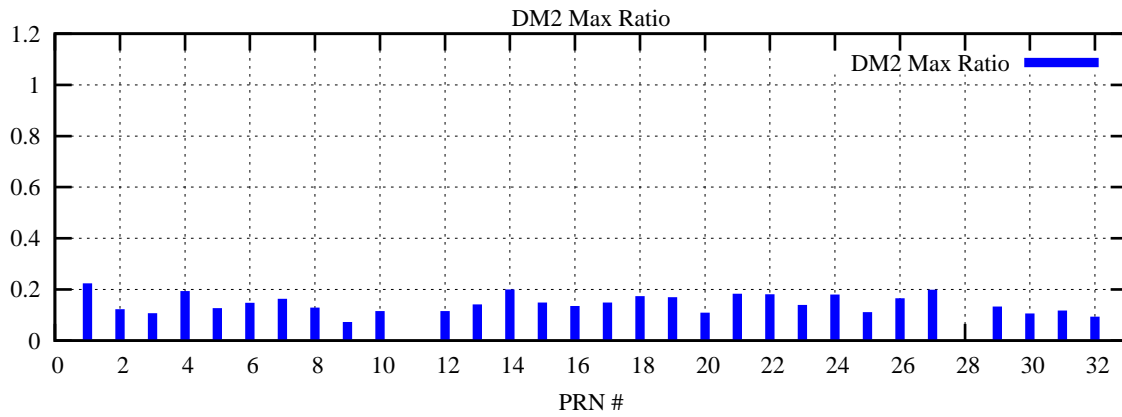

Ratio (PRN Bias/Threshold)

GpsWeek 2209 Day 4

Skinny (Type 0): PRN 8 22  
Broad (Type 2): PRN 7 15 17 21 24