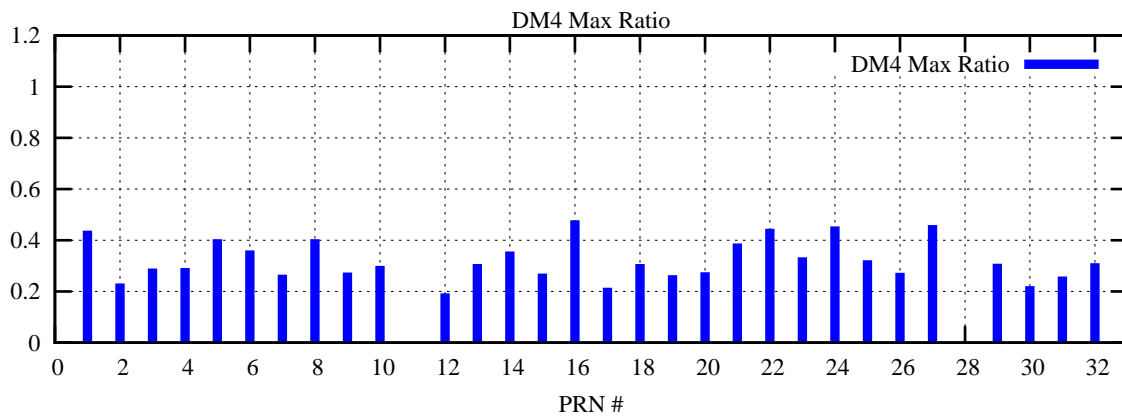

Ratio (PRN Bias/Threshold)

GpsWeek 2209 Day 4

Skinny (Type 0): PRN 8 22  
Broad (Type 2): PRN 7 15 17 21 24