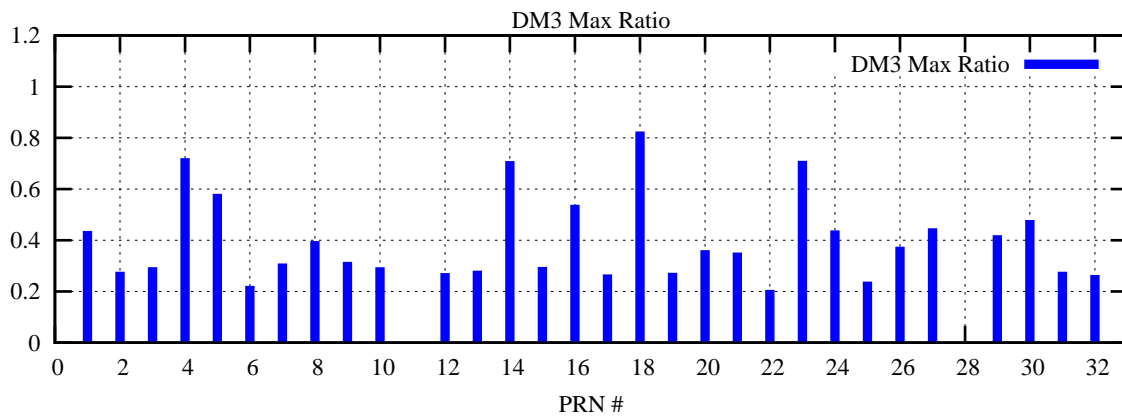

Ratio (PRN Bias/Threshold)

GpsWeek 2209 Day 4

Skinny (Type 0): PRN 8 22  
Broad (Type 2): PRN 7 15 17 21 24