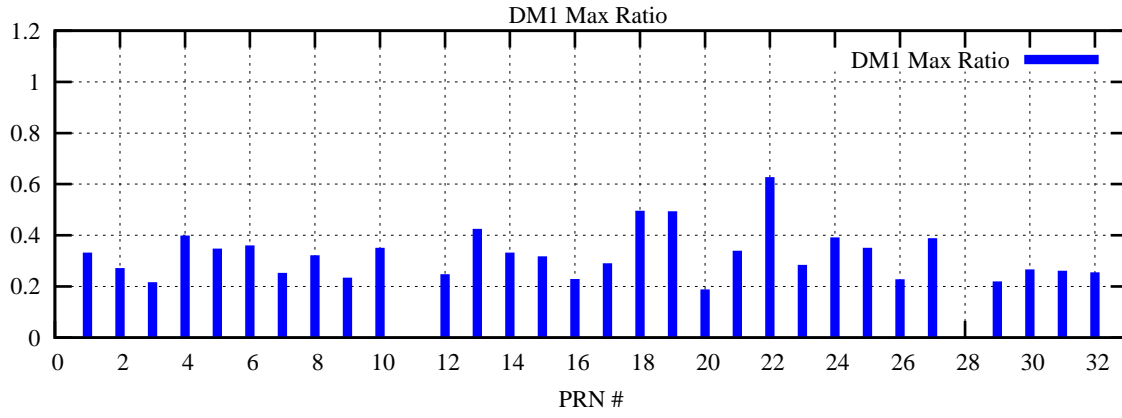

Ratio (PRN Bias/Threshold)

GpsWeek 2209 Day 4

Skinny (Type 0): PRN 8 22  
Broad (Type 2): PRN 7 15 17 21 24