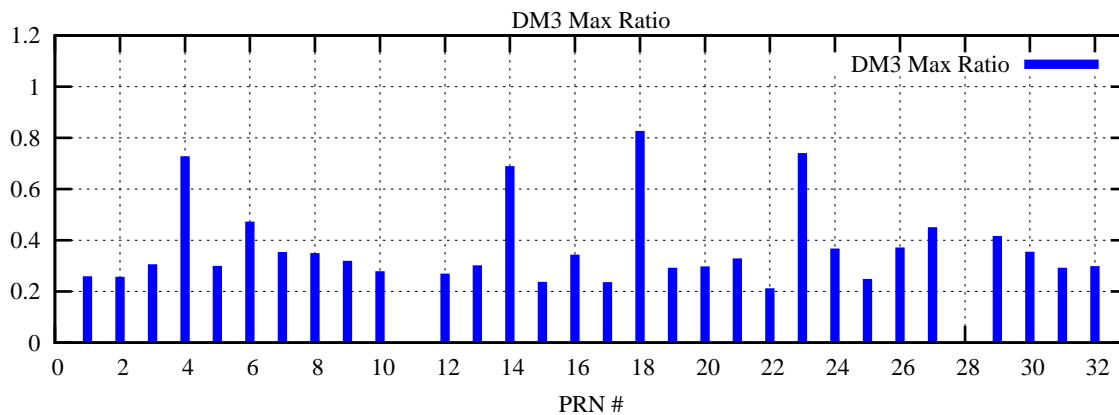

Ratio (PRN Bias/Threshold)

GpsWeek 2209 Day 6

Skinny (Type 0): PRN 8 22
Broad (Type 2): PRN 7 15 17 21 24