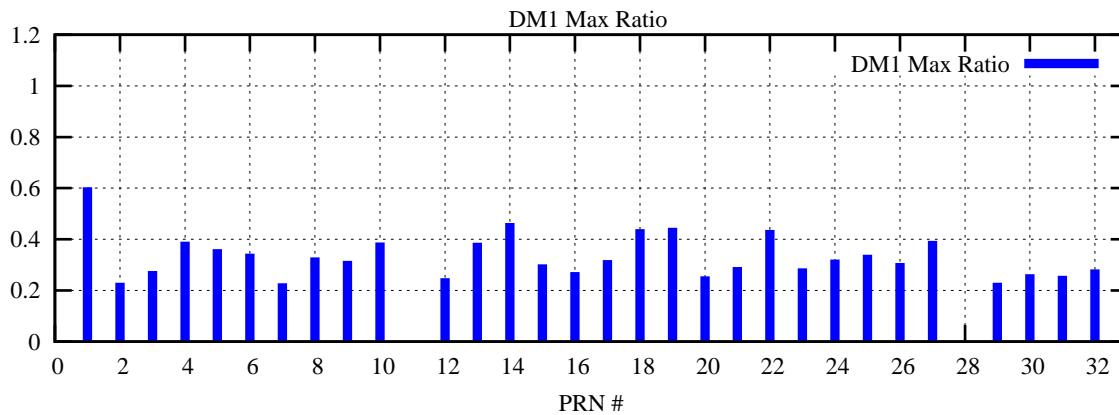

Ratio (PRN Bias/Threshold)

GpsWeek 2209 Day 6

Skinny (Type 0): PRN 8 22
Broad (Type 2): PRN 7 15 17 21 24