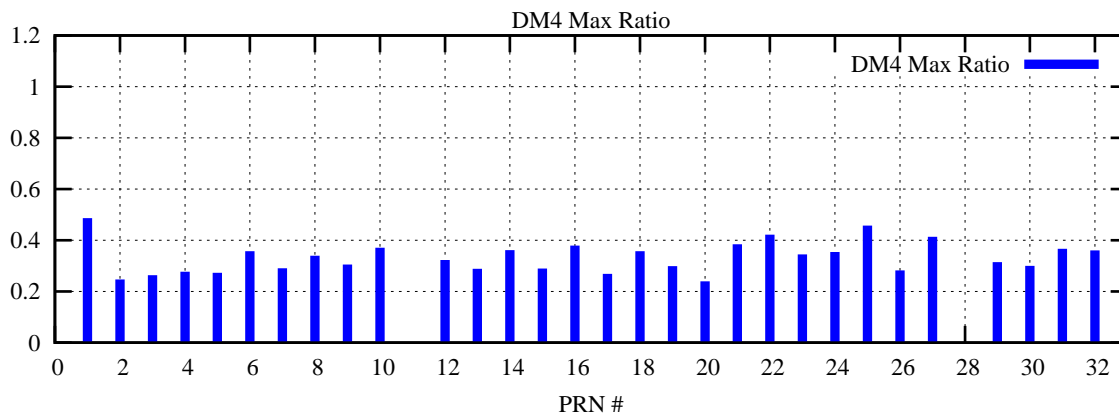

Ratio (PRN Bias/Threshold)

GpsWeek 2209 Day 6

Skinny (Type 0): PRN 8 22
Broad (Type 2): PRN 7 15 17 21 24