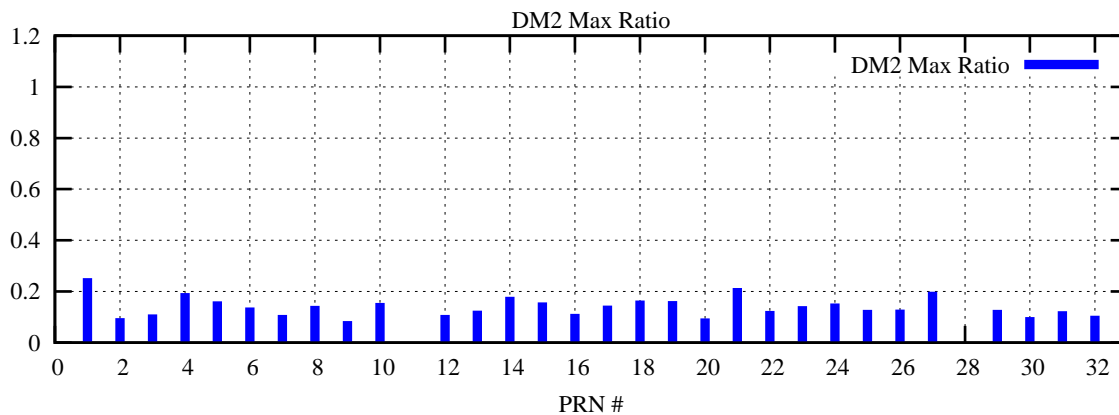

Ratio (PRN Bias/Threshold)

GpsWeek 2209 Day 6

Skinny (Type 0): PRN 8 22
Broad (Type 2): PRN 7 15 17 21 24