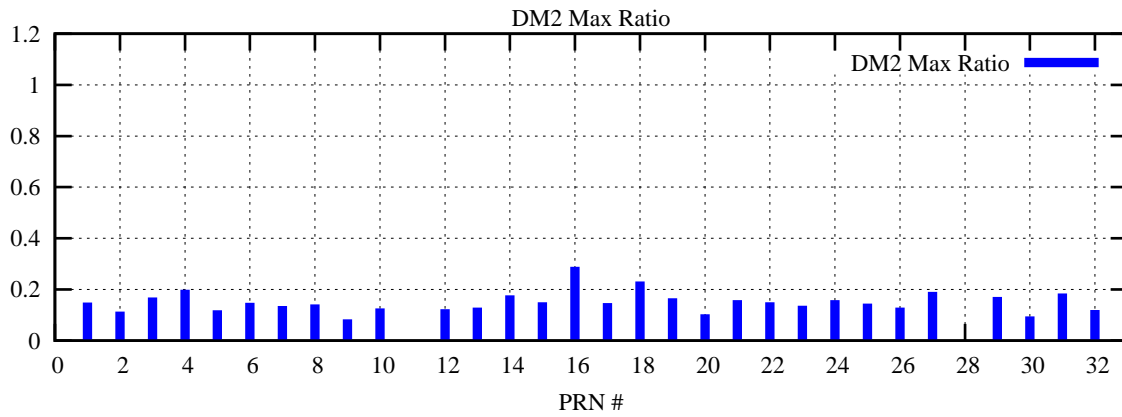

Ratio (PRN Bias/Threshold)

GpsWeek 2210 Day 0

Skinny (Type 0): PRN 8 22
Broad (Type 2): PRN 7 15 17 21 24