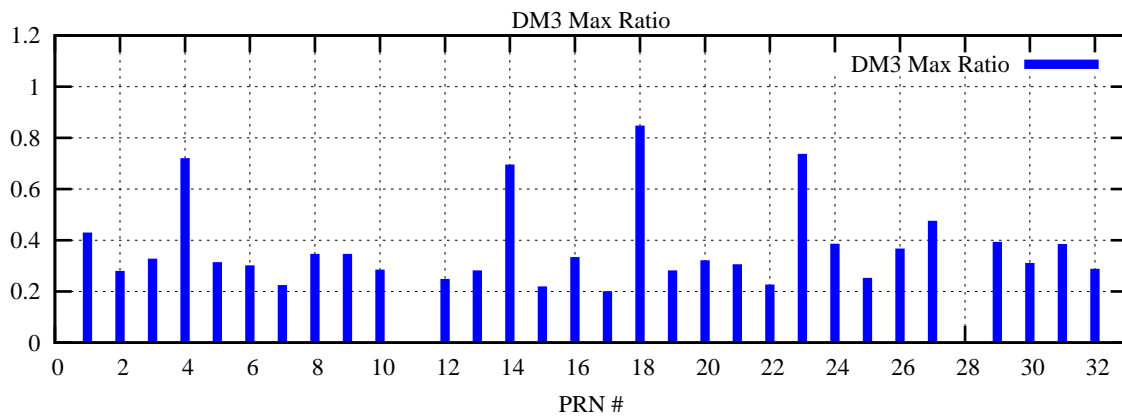

Ratio (PRN Bias/Threshold)

GpsWeek 2210 Day 0

Skinny (Type 0): PRN 8 22
Broad (Type 2): PRN 7 15 17 21 24