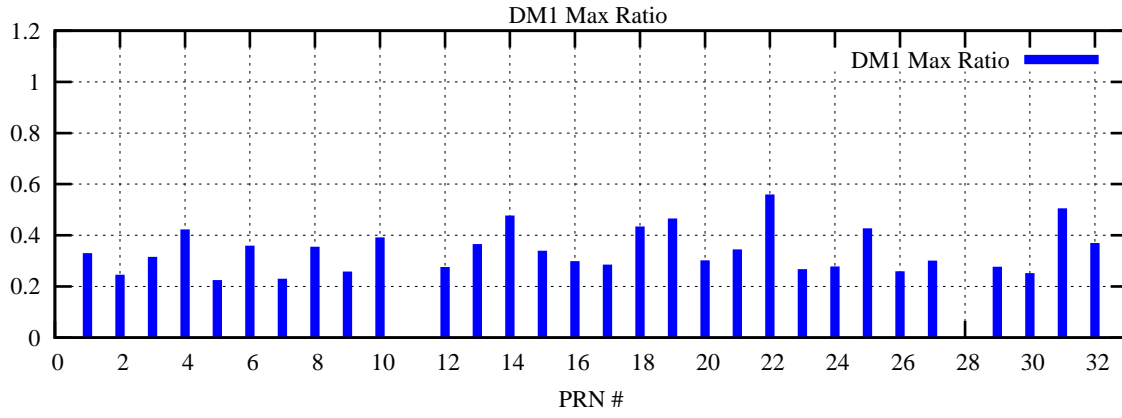

Ratio (PRN Bias/Threshold)

GpsWeek 2210 Day 0

Skinny (Type 0): PRN 8 22
Broad (Type 2): PRN 7 15 17 21 24