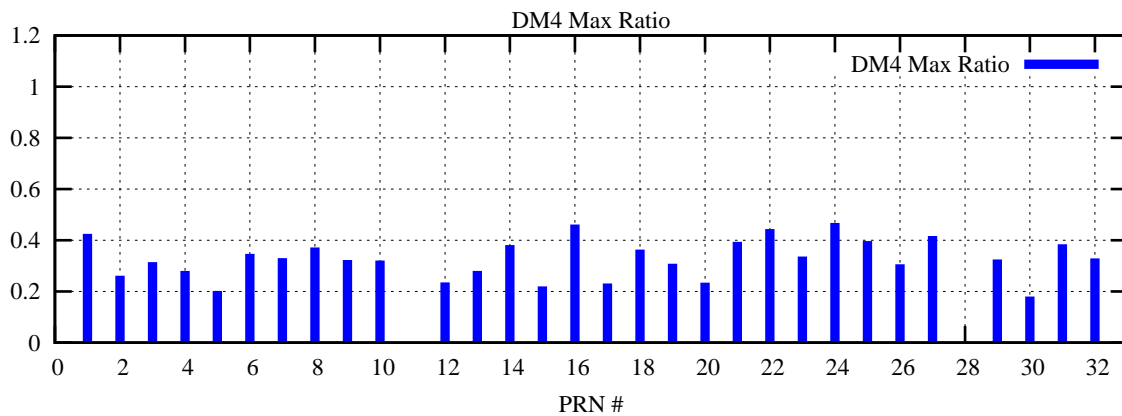

Ratio (PRN Bias/Threshold)

GpsWeek 2210 Day 0

Skinny (Type 0): PRN 8 22
Broad (Type 2): PRN 7 15 17 21 24