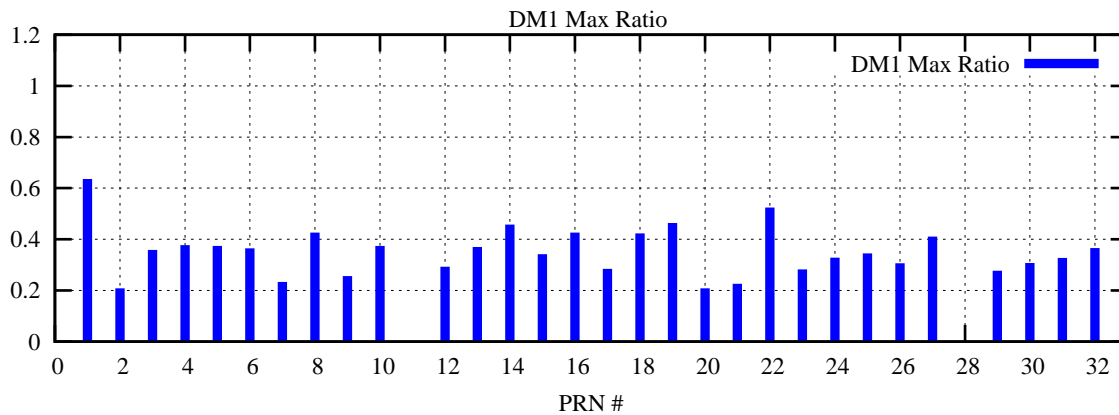

Ratio (PRN Bias/Threshold)

GpsWeek 2210 Day 2

Skinny (Type 0): PRN 8 22
Broad (Type 2): PRN 7 15 17 21 24