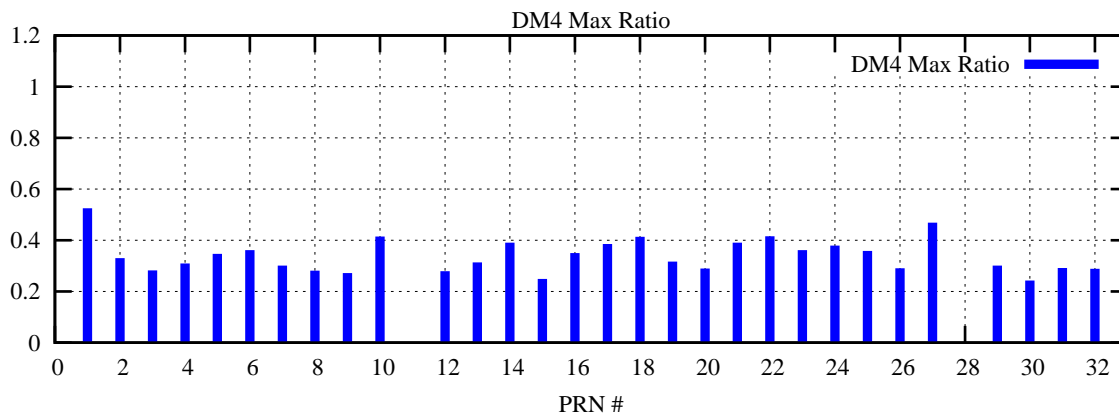

Ratio (PRN Bias/Threshold)

GpsWeek 2210 Day 2

Skinny (Type 0): PRN 8 22
Broad (Type 2): PRN 7 15 17 21 24