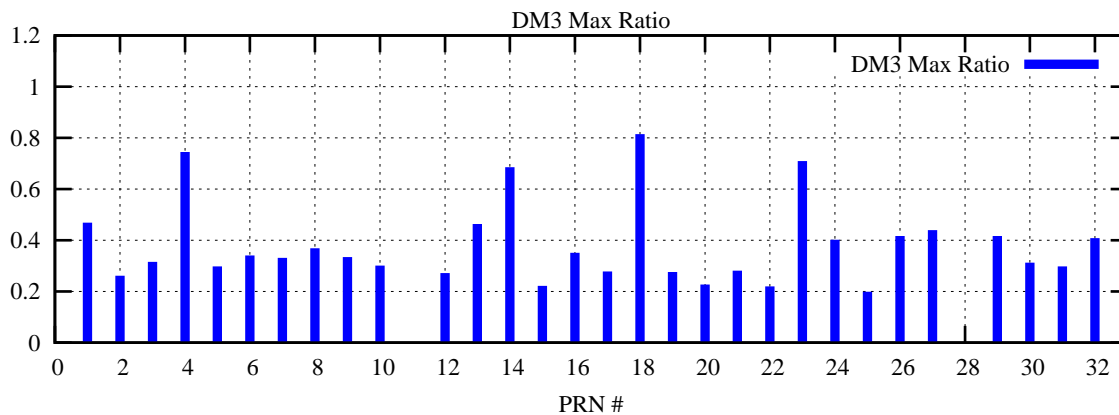

Ratio (PRN Bias/Threshold)

GpsWeek 2210 Day 2

Skinny (Type 0): PRN 8 22
Broad (Type 2): PRN 7 15 17 21 24