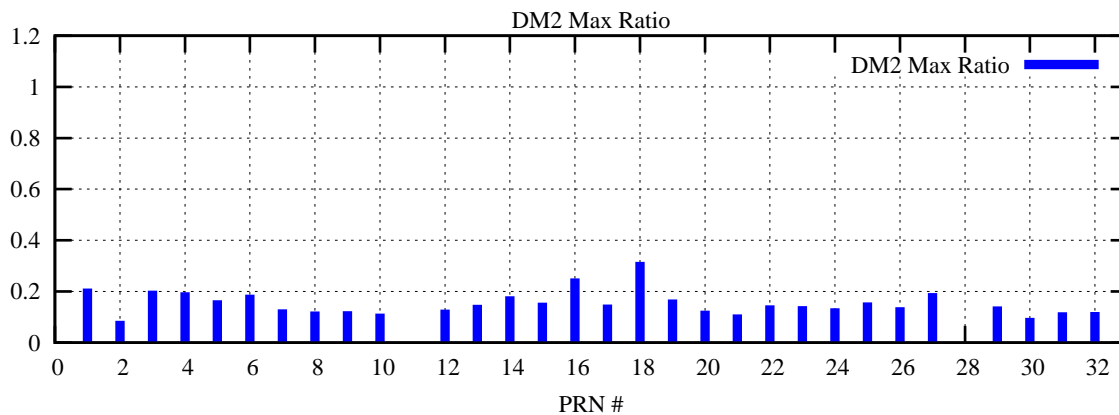

Ratio (PRN Bias/Threshold)

GpsWeek 2210 Day 2

Skinny (Type 0): PRN 8 22
Broad (Type 2): PRN 7 15 17 21 24