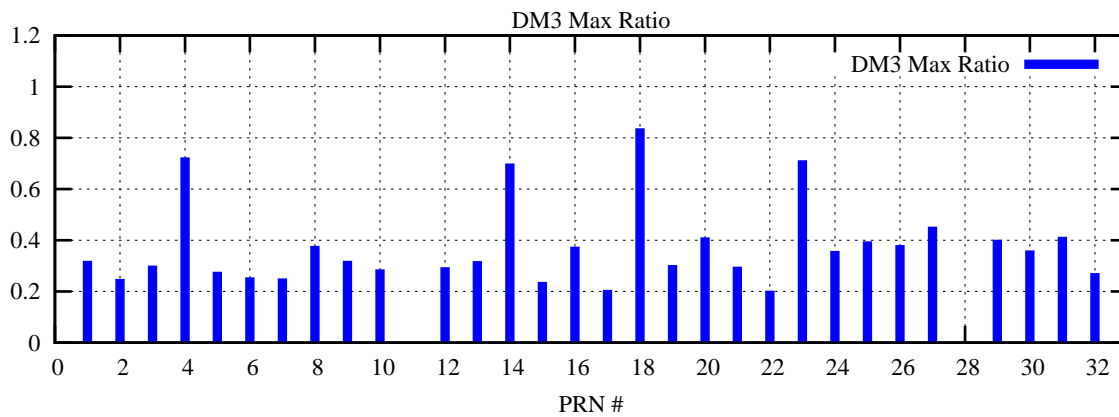

Ratio (PRN Bias/Threshold)

GpsWeek 2210 Day 3

Skinny (Type 0): PRN 8 22
Broad (Type 2): PRN 7 15 17 21 24