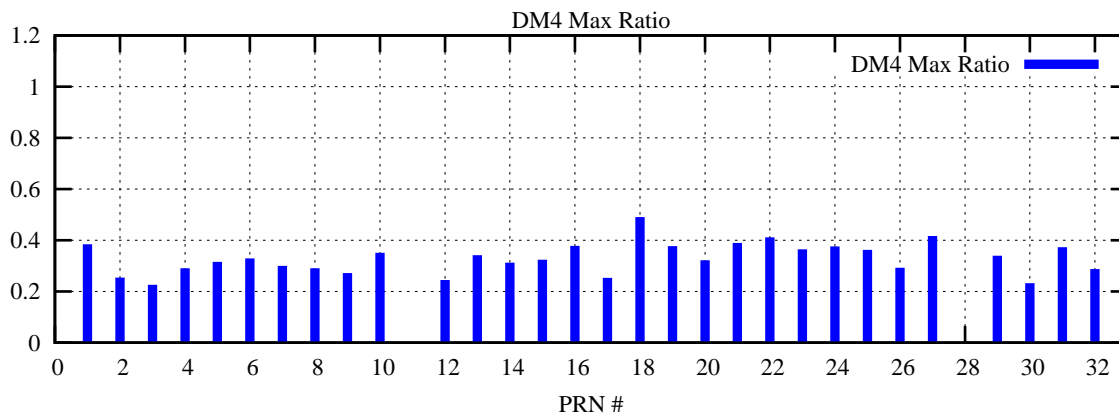

Ratio (PRN Bias/Threshold)

GpsWeek 2210 Day 3

Skinny (Type 0): PRN 8 22
Broad (Type 2): PRN 7 15 17 21 24