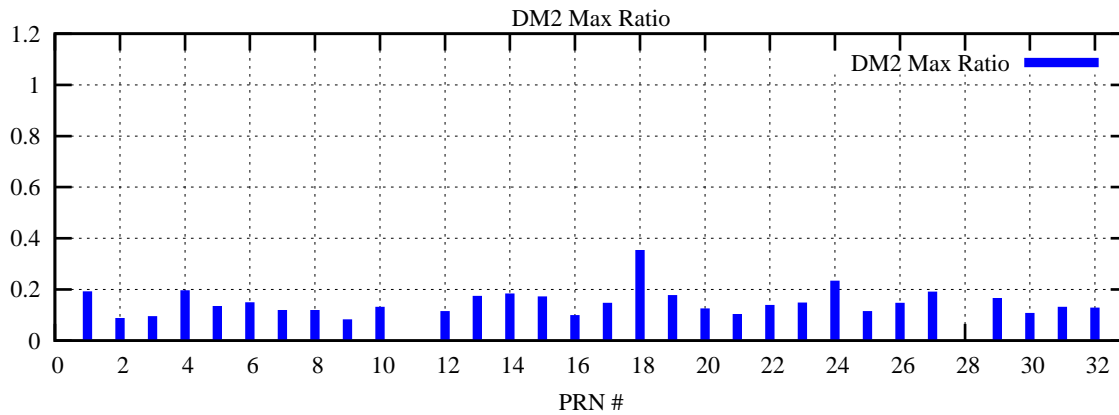

Ratio (PRN Bias/Threshold)

GpsWeek 2210 Day 3

Skinny (Type 0): PRN 8 22
Broad (Type 2): PRN 7 15 17 21 24