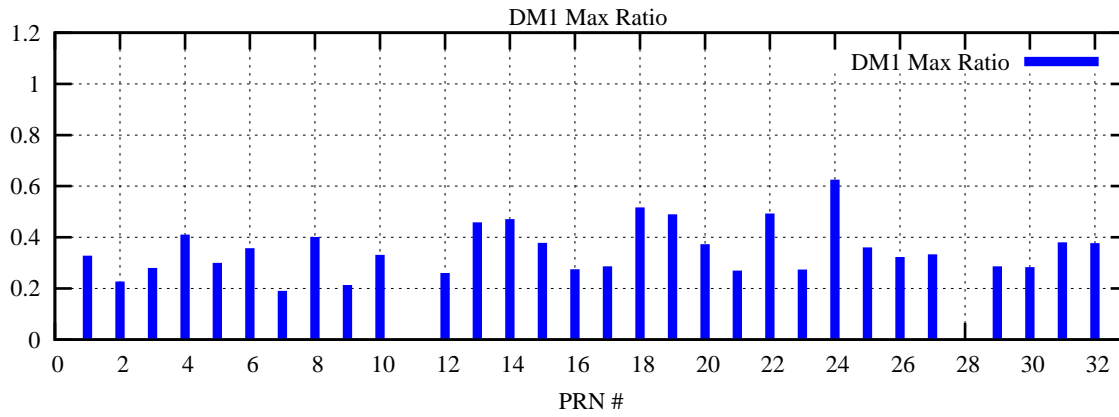

Ratio (PRN Bias/Threshold)

GpsWeek 2210 Day 3

Skinny (Type 0): PRN 8 22
Broad (Type 2): PRN 7 15 17 21 24