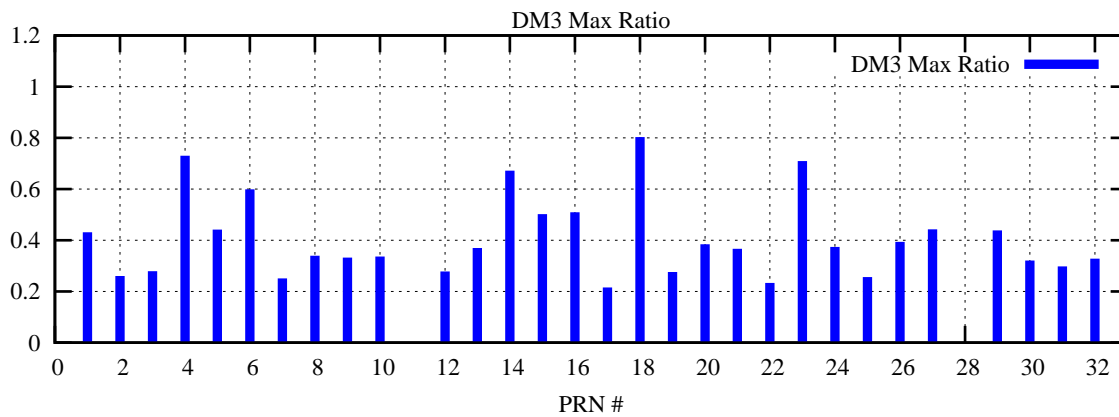

Ratio (PRN Bias/Threshold)

GpsWeek 2210 Day 4

Skinny (Type 0): PRN 8 22  
Broad (Type 2): PRN 7 15 17 21 24