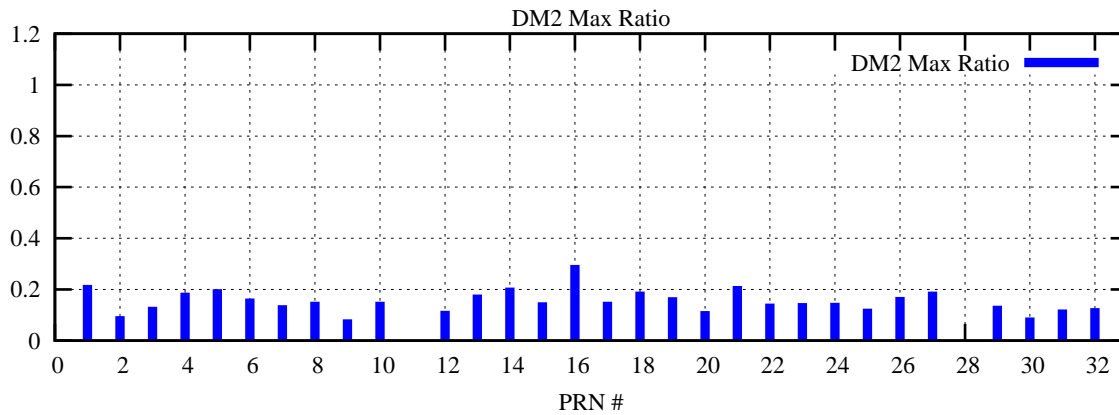

Ratio (PRN Bias/Threshold)

GpsWeek 2210 Day 4

Skinny (Type 0): PRN 8 22  
Broad (Type 2): PRN 7 15 17 21 24