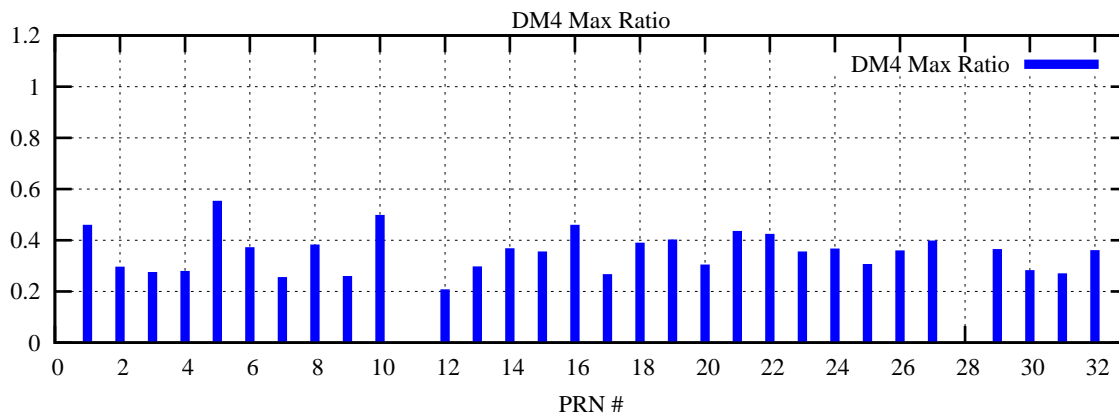

Ratio (PRN Bias/Threshold)

GpsWeek 2210 Day 4

Skinny (Type 0): PRN 8 22  
Broad (Type 2): PRN 7 15 17 21 24