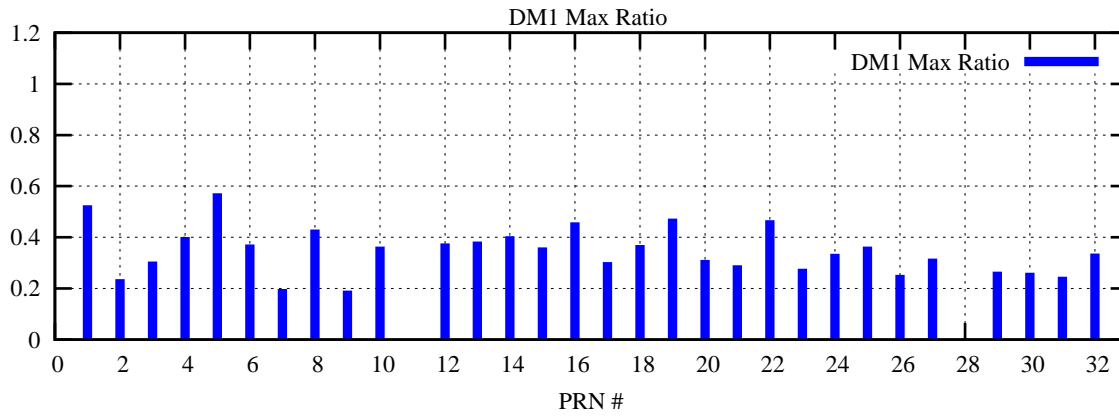

Ratio (PRN Bias/Threshold)

GpsWeek 2210 Day 4

Skinny (Type 0): PRN 8 22  
Broad (Type 2): PRN 7 15 17 21 24