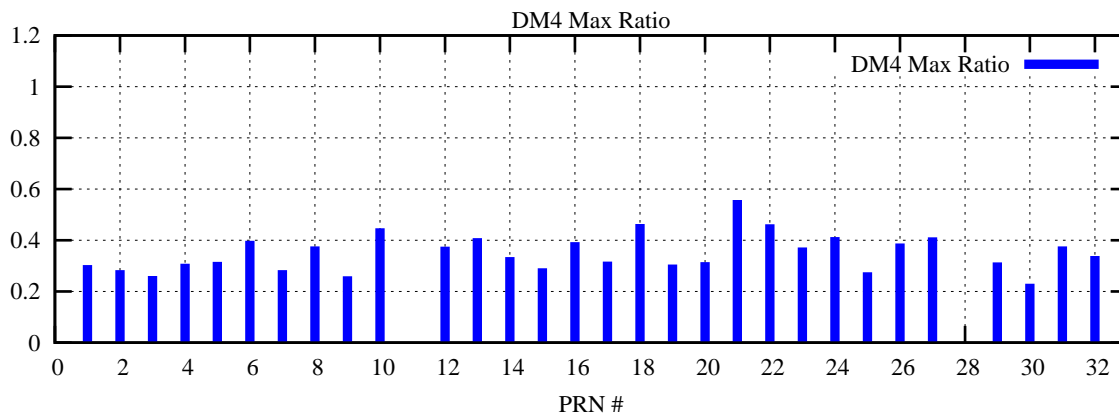

Ratio (PRN Bias/Threshold)

GpsWeek 2210 Day 5

Skinny (Type 0): PRN 8 22
Broad (Type 2): PRN 7 15 17 21 24