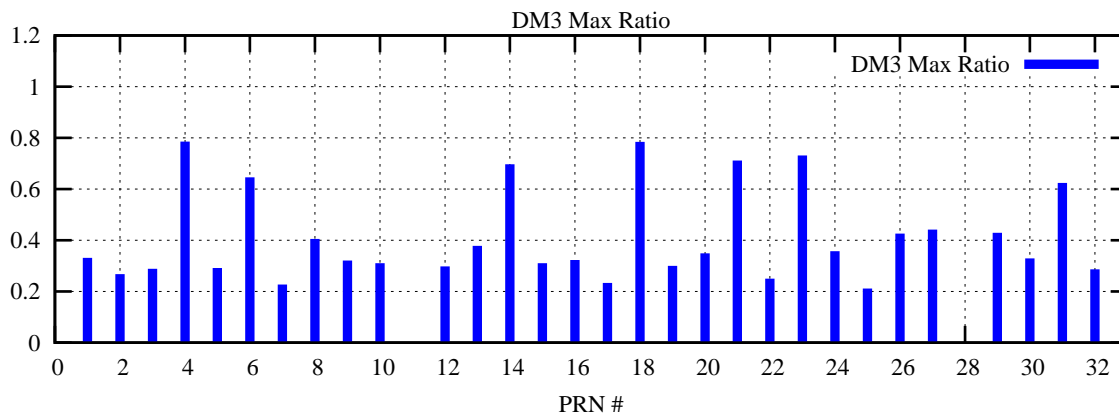

Ratio (PRN Bias/Threshold)

GpsWeek 2210 Day 5

Skinny (Type 0): PRN 8 22
Broad (Type 2): PRN 7 15 17 21 24