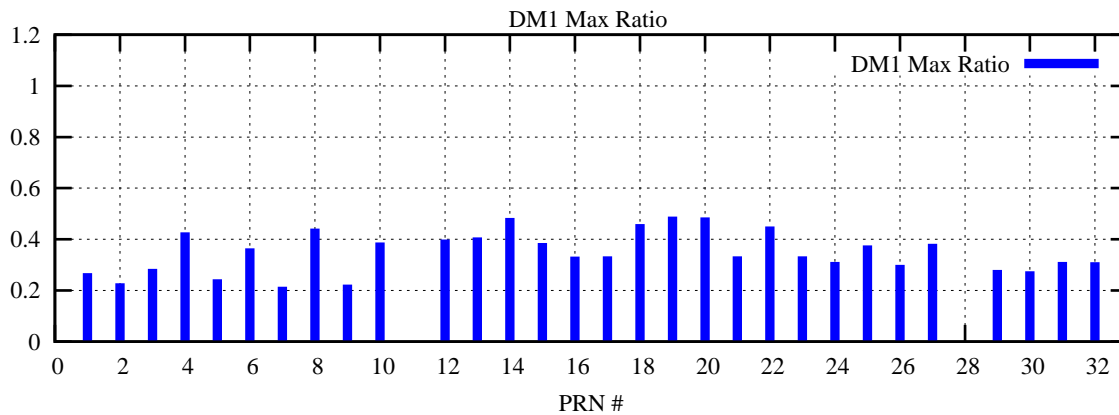

Ratio (PRN Bias/Threshold)

GpsWeek 2210 Day 5

Skinny (Type 0): PRN 8 22
Broad (Type 2): PRN 7 15 17 21 24