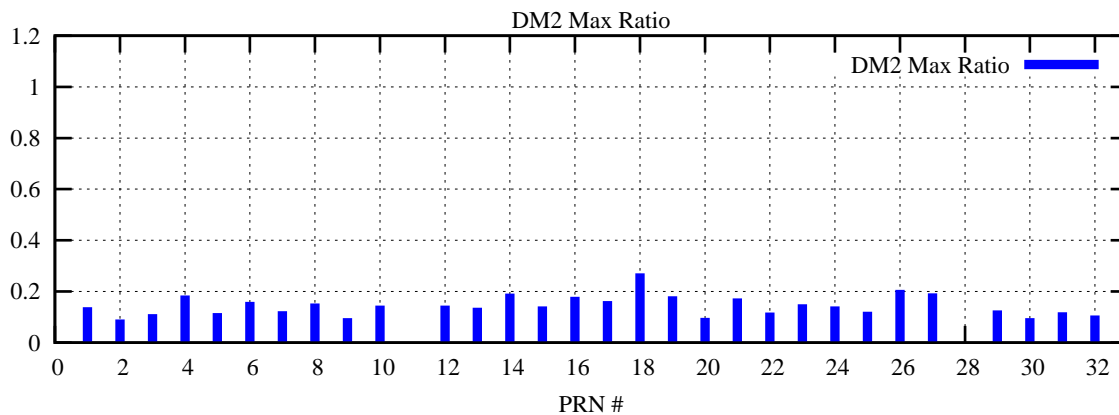

Ratio (PRN Bias/Threshold)

GpsWeek 2210 Day 5

Skinny (Type 0): PRN 8 22
Broad (Type 2): PRN 7 15 17 21 24