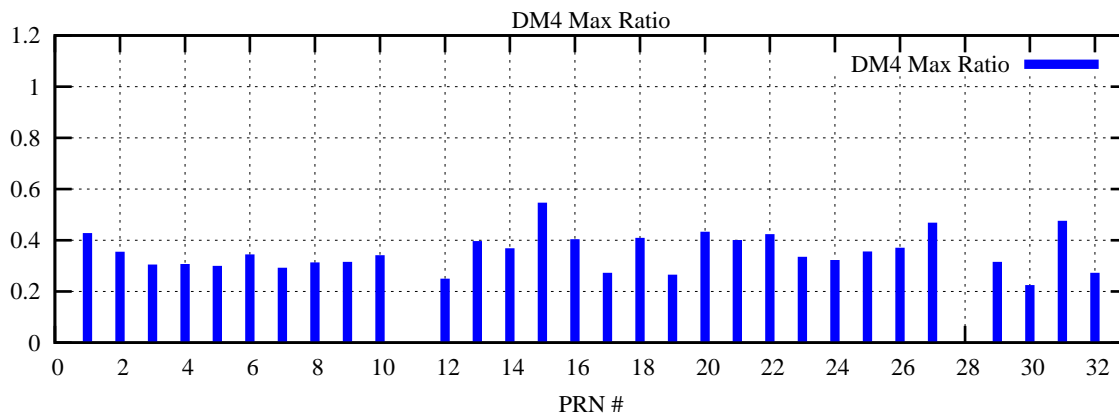

Ratio (PRN Bias/Threshold)

GpsWeek 2210 Day 6

Skinny (Type 0): PRN 8 22
Broad (Type 2): PRN 7 15 17 21 24