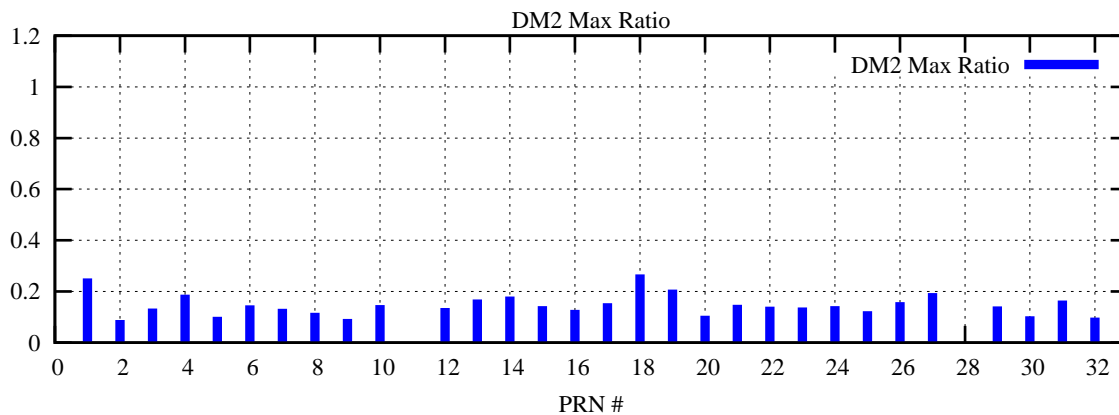

Ratio (PRN Bias/Threshold)

GpsWeek 2210 Day 6

Skinny (Type 0): PRN 8 22
Broad (Type 2): PRN 7 15 17 21 24