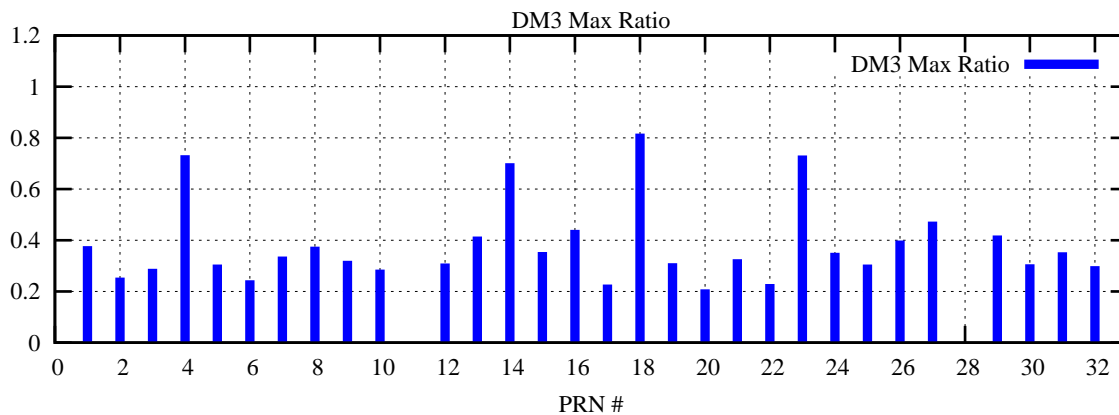

Ratio (PRN Bias/Threshold)

GpsWeek 2210 Day 6

Skinny (Type 0): PRN 8 22
Broad (Type 2): PRN 7 15 17 21 24