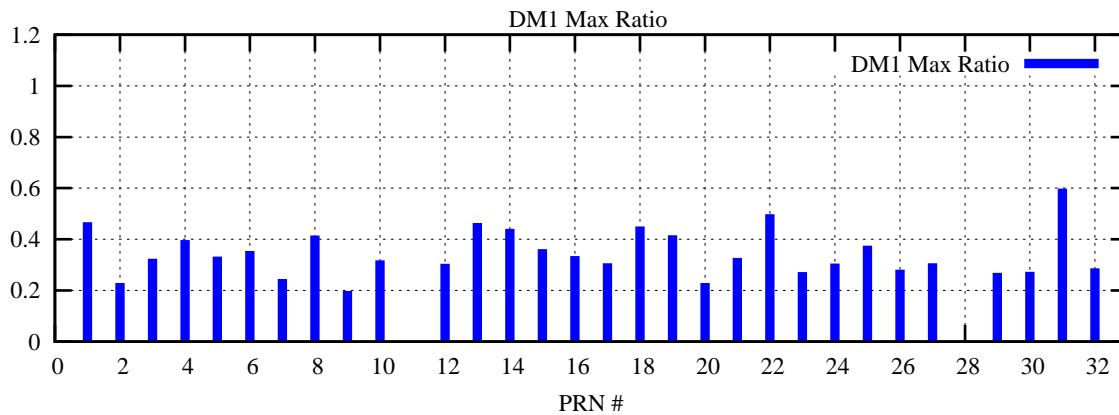

Ratio (PRN Bias/Threshold)

GpsWeek 2210 Day 6

Skinny (Type 0): PRN 8 22
Broad (Type 2): PRN 7 15 17 21 24