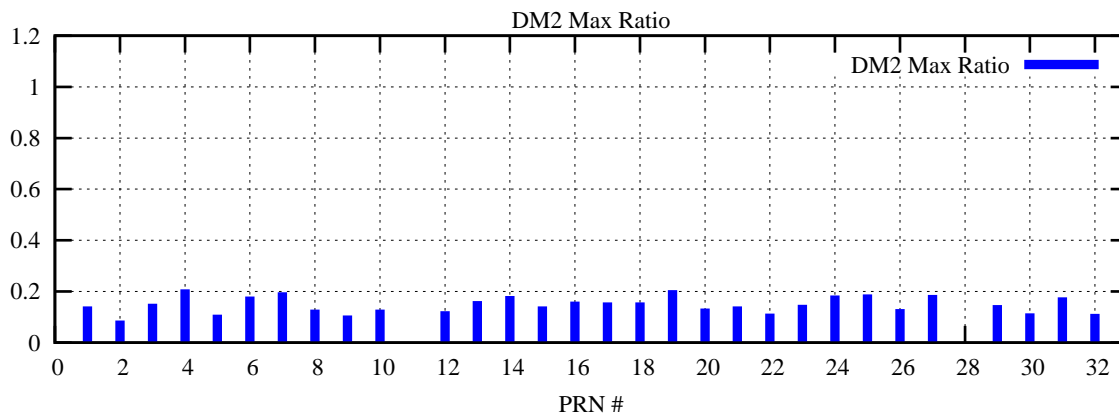

Ratio (PRN Bias/Threshold)

GpsWeek 2211 Day 1

Skinny (Type 0): PRN 8 22
Broad (Type 2): PRN 7 15 17 21 24