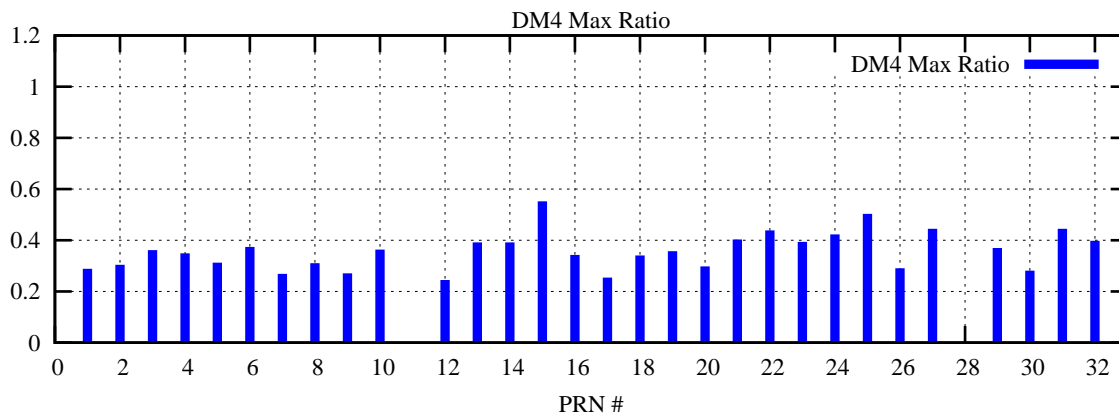

Ratio (PRN Bias/Threshold)

GpsWeek 2211 Day 1

Skinny (Type 0): PRN 8 22
Broad (Type 2): PRN 7 15 17 21 24