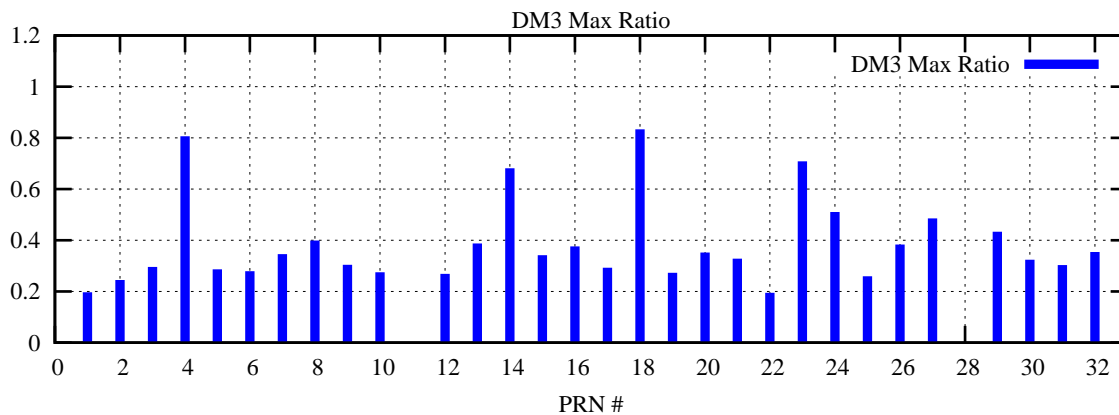

Ratio (PRN Bias/Threshold)

GpsWeek 2211 Day 1

Skinny (Type 0): PRN 8 22
Broad (Type 2): PRN 7 15 17 21 24