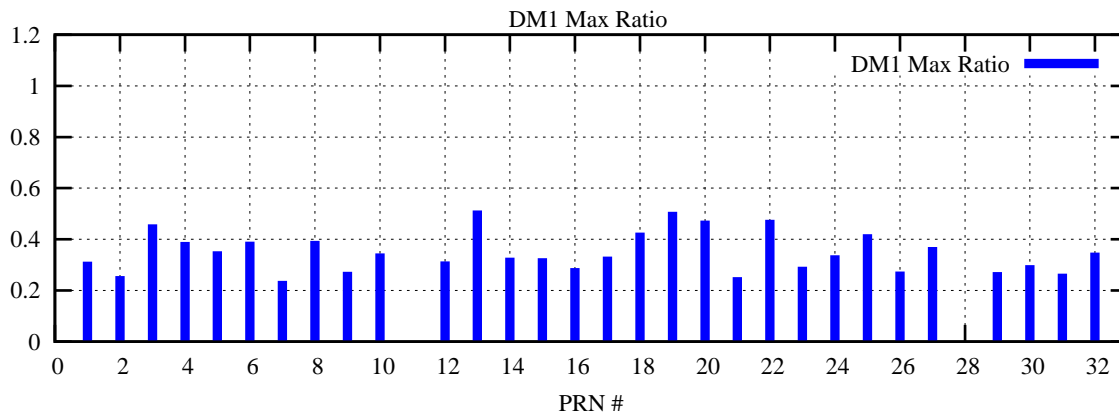

Ratio (PRN Bias/Threshold)

GpsWeek 2211 Day 1

Skinny (Type 0): PRN 8 22
Broad (Type 2): PRN 7 15 17 21 24