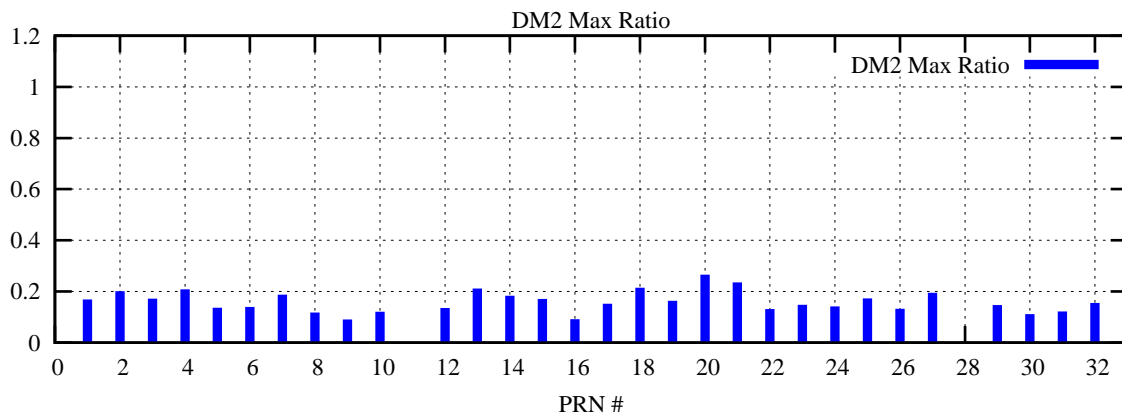

Ratio (PRN Bias/Threshold)

GpsWeek 2211 Day 2

Skinny (Type 0): PRN 8 22
Broad (Type 2): PRN 7 15 17 21 24