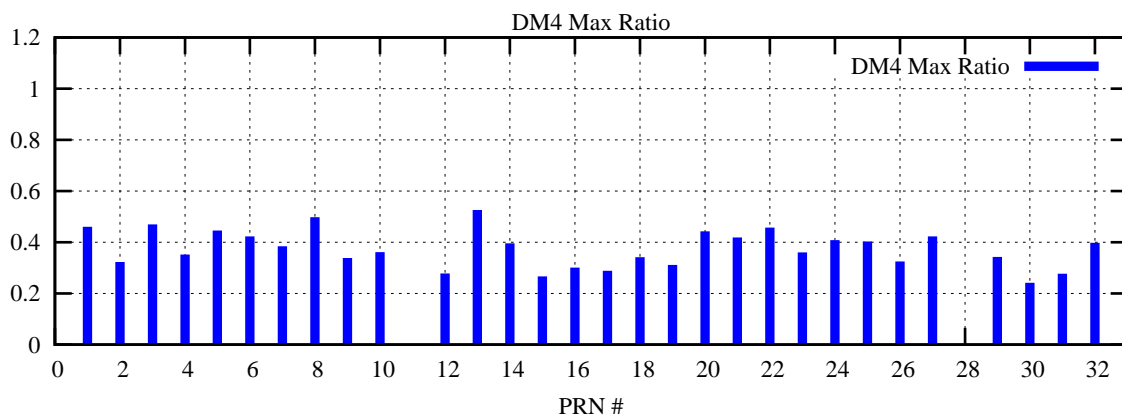

Ratio (PRN Bias/Threshold)

GpsWeek 2211 Day 2

Skinny (Type 0): PRN 8 22
Broad (Type 2): PRN 7 15 17 21 24