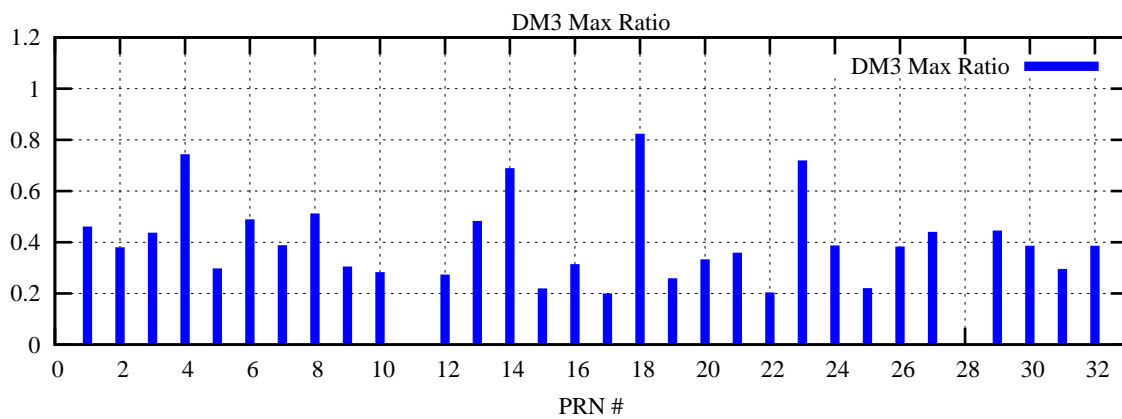

Ratio (PRN Bias/Threshold)

GpsWeek 2211 Day 2

Skinny (Type 0): PRN 8 22
Broad (Type 2): PRN 7 15 17 21 24