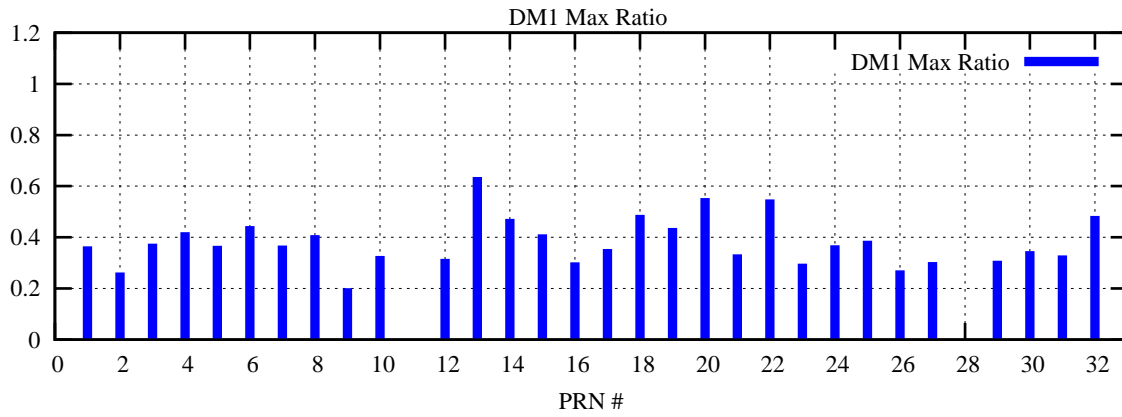

Ratio (PRN Bias/Threshold)

GpsWeek 2211 Day 2

Skinny (Type 0): PRN 8 22
Broad (Type 2): PRN 7 15 17 21 24