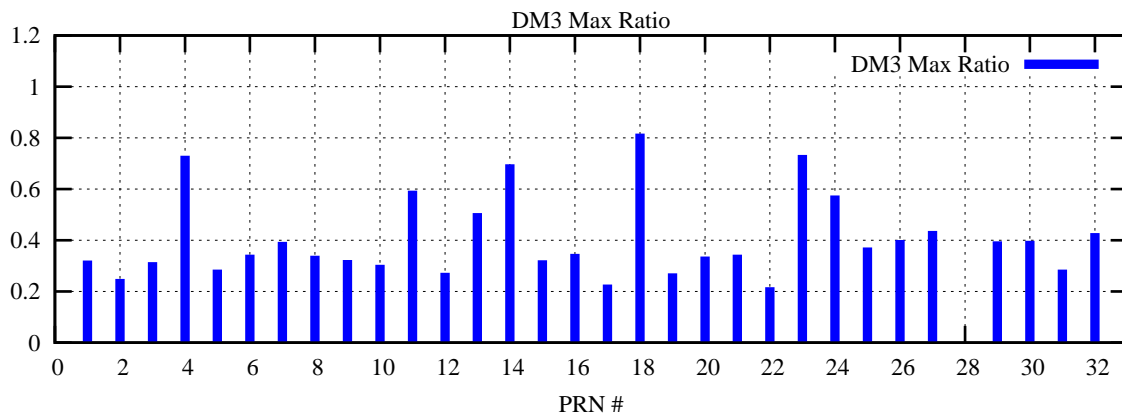

Ratio (PRN Bias/Threshold)

GpsWeek 2211 Day 3

Skinny (Type 0): PRN 8 22
Broad (Type 2): PRN 7 15 17 21 24