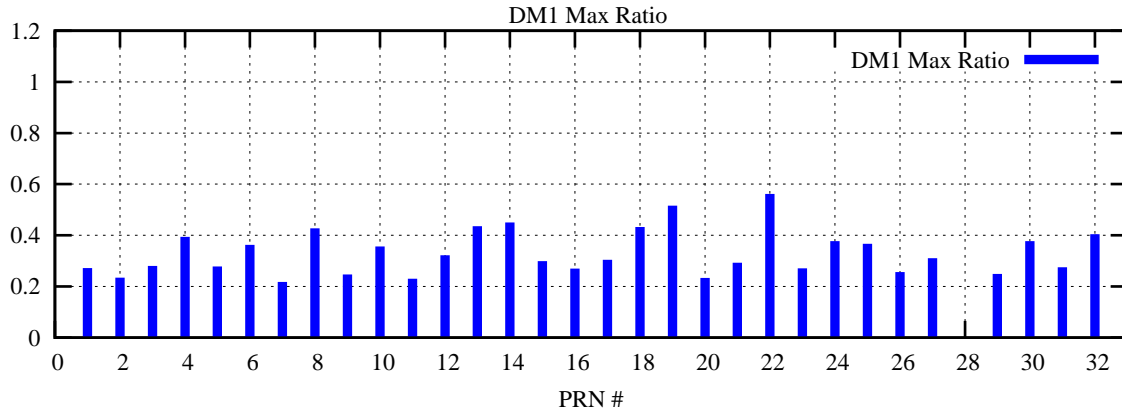

Ratio (PRN Bias/Threshold)

GpsWeek 2211 Day 3

Skinny (Type 0): PRN 8 22
Broad (Type 2): PRN 7 15 17 21 24