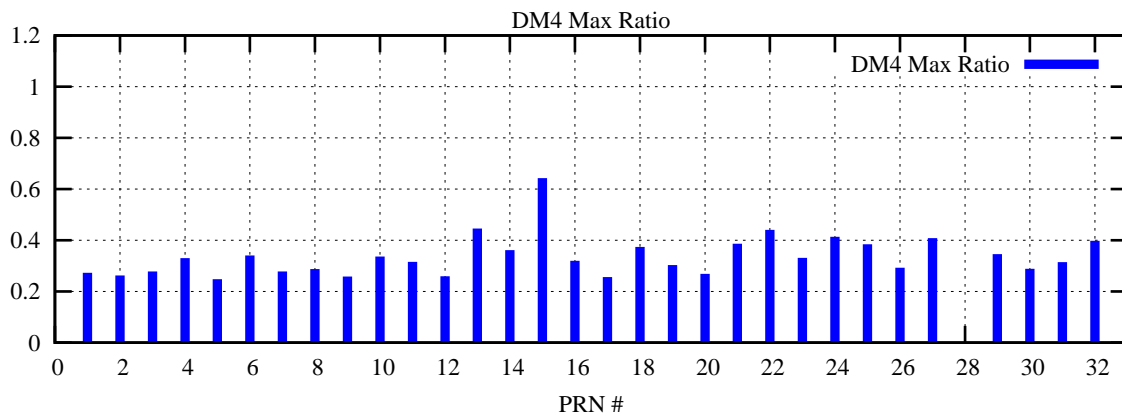

Ratio (PRN Bias/Threshold)

GpsWeek 2211 Day 3

Skinny (Type 0): PRN 8 22
Broad (Type 2): PRN 7 15 17 21 24