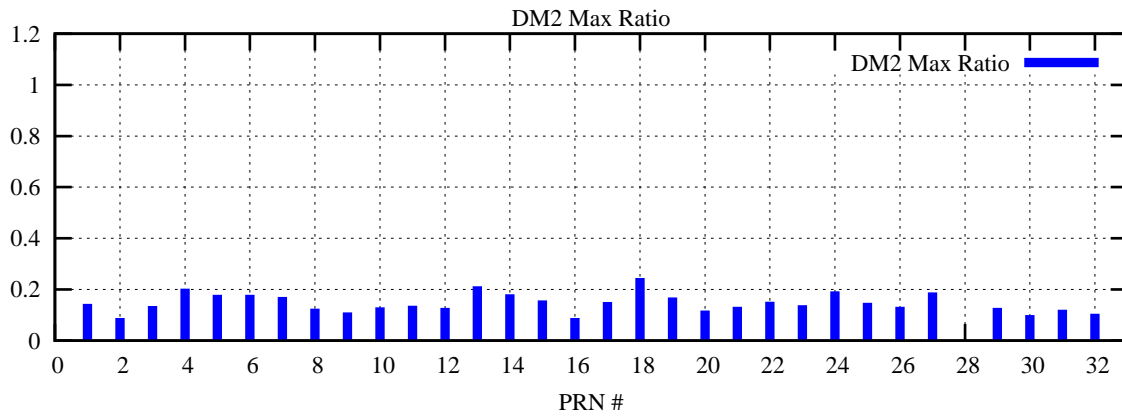

Ratio (PRN Bias/Threshold)

GpsWeek 2211 Day 3

Skinny (Type 0): PRN 8 22
Broad (Type 2): PRN 7 15 17 21 24