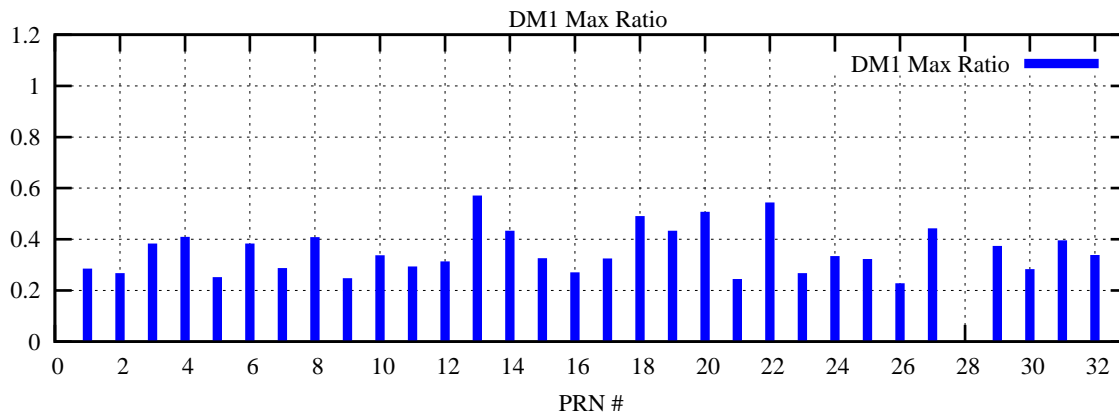

Ratio (PRN Bias/Threshold)

GpsWeek 2211 Day 6

Skinny (Type 0): PRN 8 22  
Broad (Type 2): PRN 7 15 17 21 24