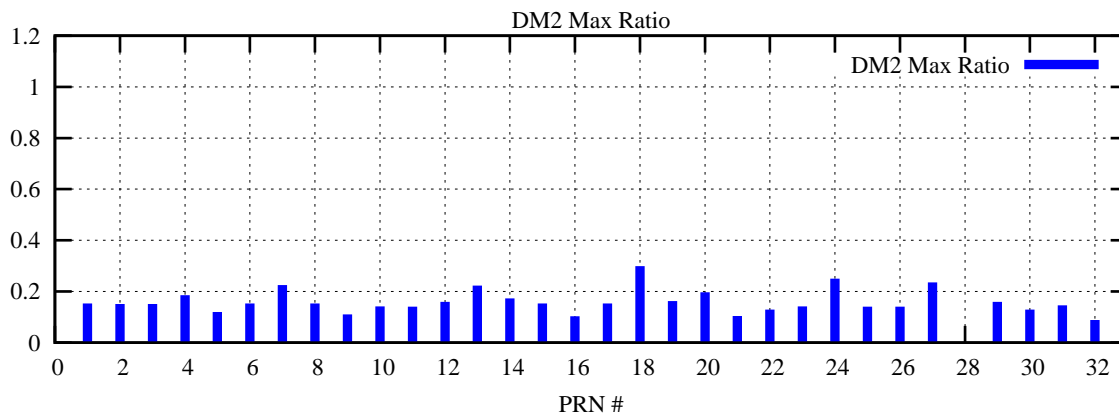

Ratio (PRN Bias/Threshold)

GpsWeek 2211 Day 6

Skinny (Type 0): PRN 8 22  
Broad (Type 2): PRN 7 15 17 21 24