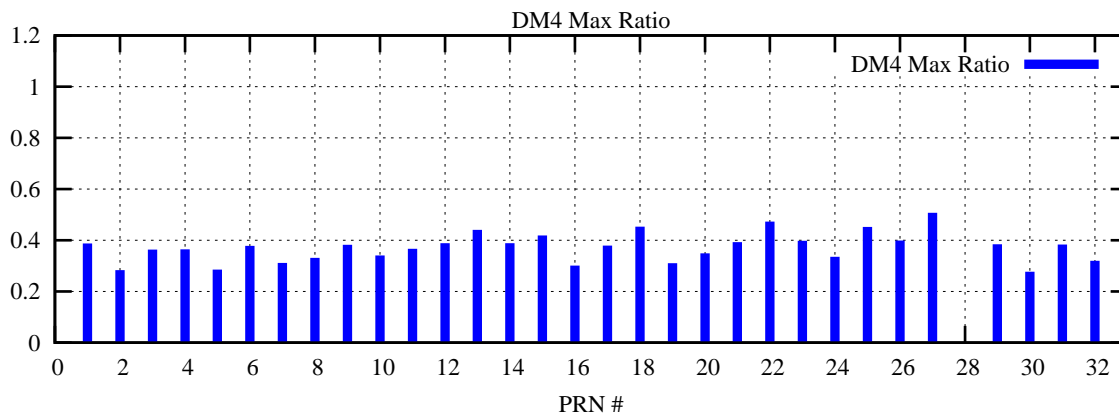

Ratio (PRN Bias/Threshold)

GpsWeek 2211 Day 6

Skinny (Type 0): PRN 8 22  
Broad (Type 2): PRN 7 15 17 21 24