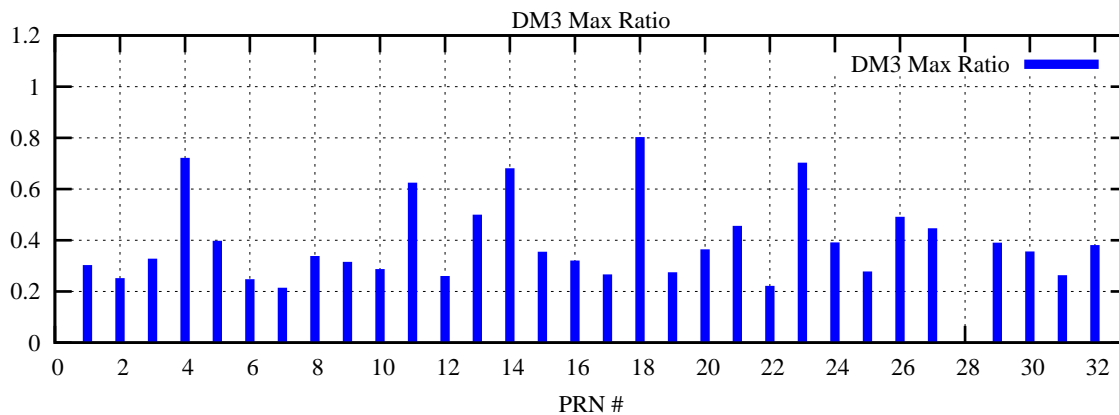

Ratio (PRN Bias/Threshold)

GpsWeek 2211 Day 6

Skinny (Type 0): PRN 8 22  
Broad (Type 2): PRN 7 15 17 21 24