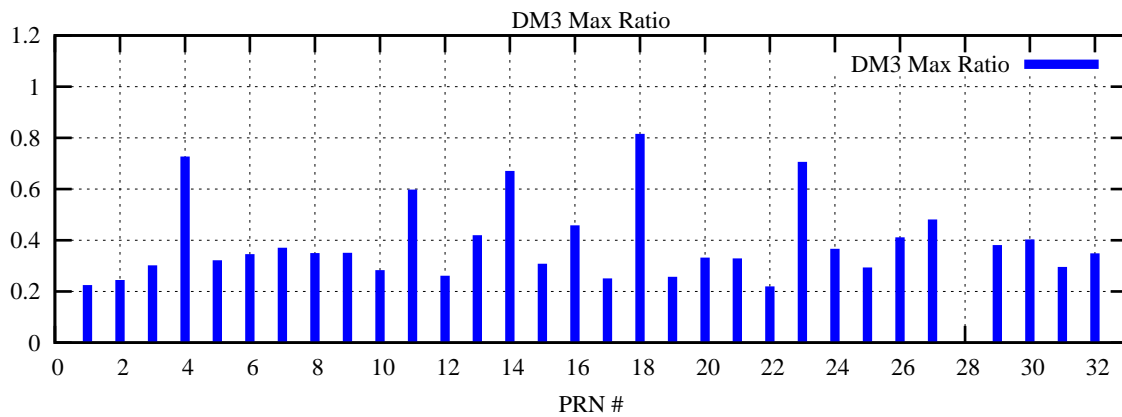

Ratio (PRN Bias/Threshold)

GpsWeek 2212 Day 1

Skinny (Type 0): PRN 8 22  
Broad (Type 2): PRN 7 15 17 21 24