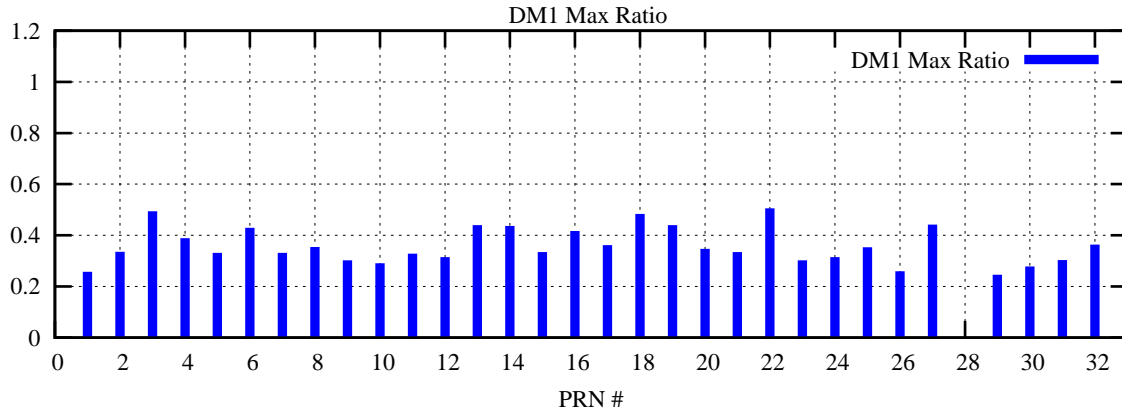

Ratio (PRN Bias/Threshold)

GpsWeek 2212 Day 1

Skinny (Type 0): PRN 8 22  
Broad (Type 2): PRN 7 15 17 21 24