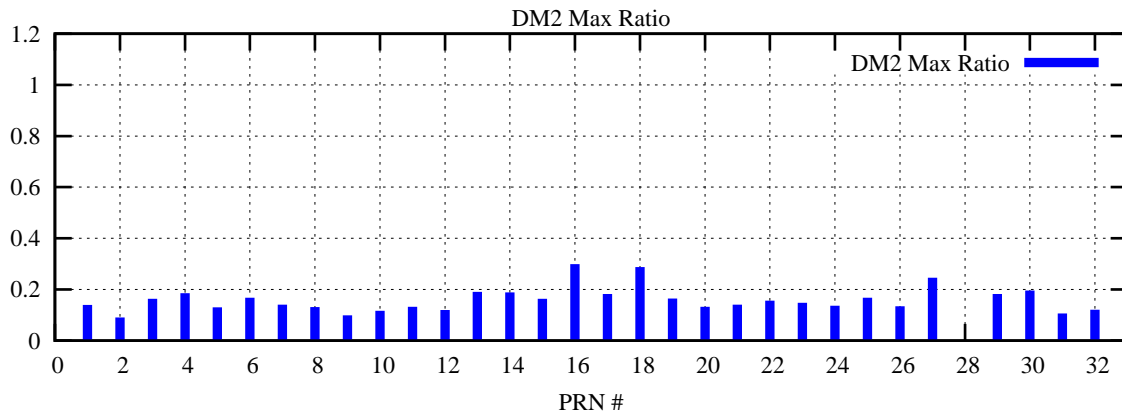

Ratio (PRN Bias/Threshold)

GpsWeek 2212 Day 1

Skinny (Type 0): PRN 8 22  
Broad (Type 2): PRN 7 15 17 21 24