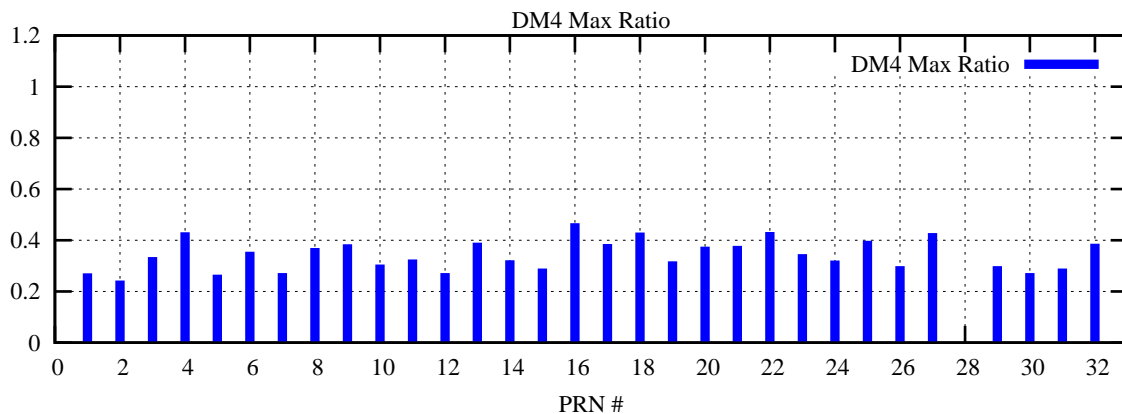

Ratio (PRN Bias/Threshold)

GpsWeek 2212 Day 1

Skinny (Type 0): PRN 8 22  
Broad (Type 2): PRN 7 15 17 21 24