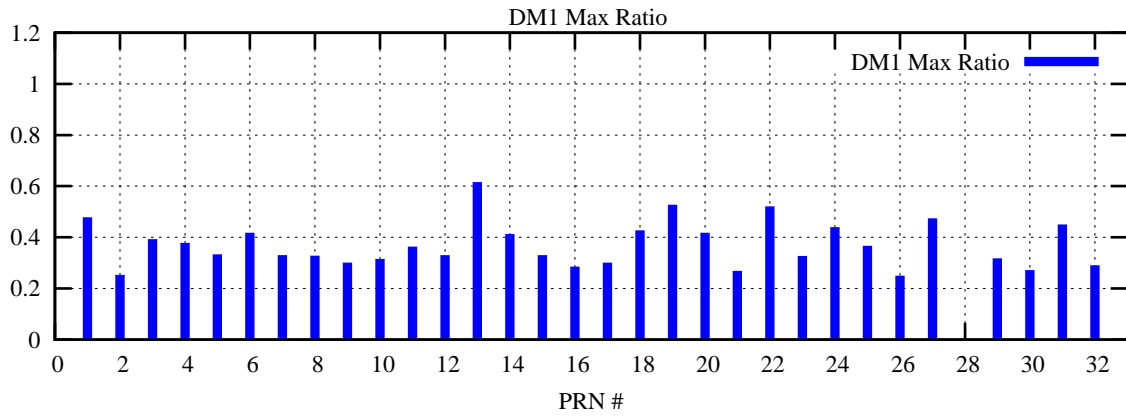

Ratio (PRN Bias/Threshold)

GpsWeek 2212 Day 4

Skinny (Type 0): PRN 8 22
Broad (Type 2): PRN 7 15 17 21 24