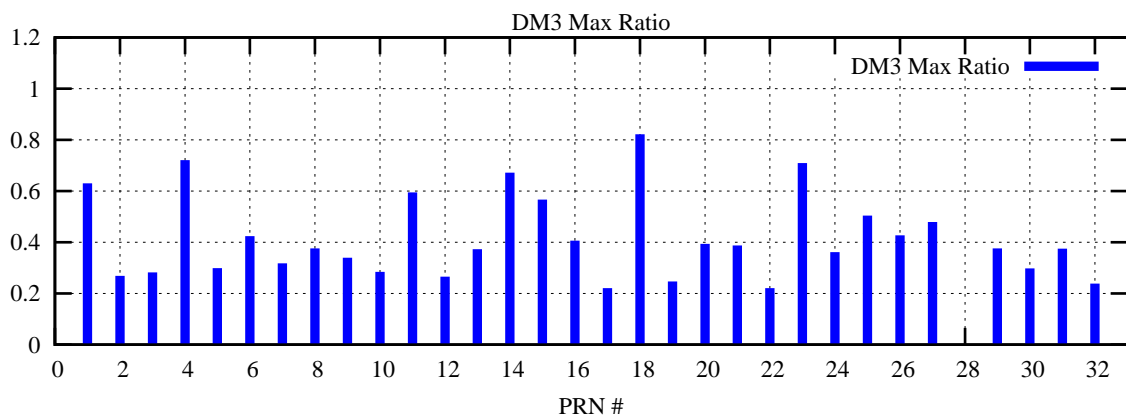

Ratio (PRN Bias/Threshold)

GpsWeek 2212 Day 4

Skinny (Type 0): PRN 8 22
Broad (Type 2): PRN 7 15 17 21 24