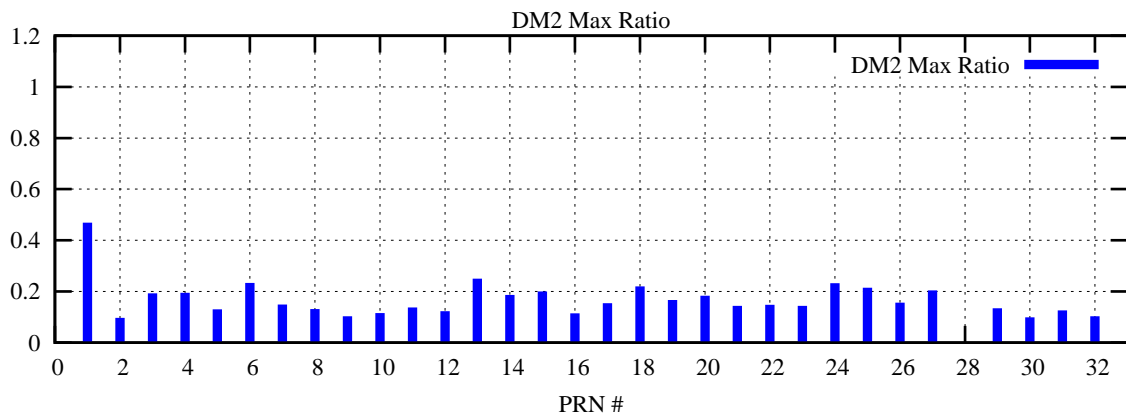

Ratio (PRN Bias/Threshold)

GpsWeek 2212 Day 4

Skinny (Type 0): PRN 8 22
Broad (Type 2): PRN 7 15 17 21 24