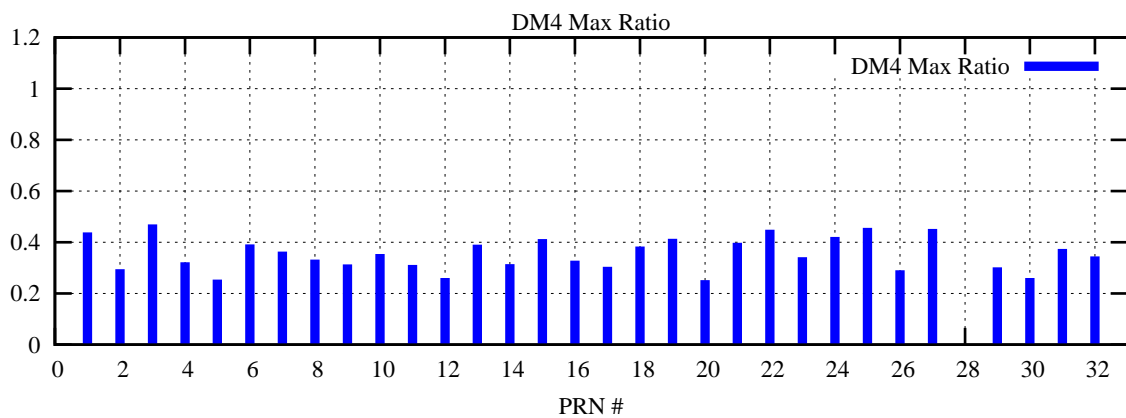

Ratio (PRN Bias/Threshold)

GpsWeek 2212 Day 4

Skinny (Type 0): PRN 8 22
Broad (Type 2): PRN 7 15 17 21 24