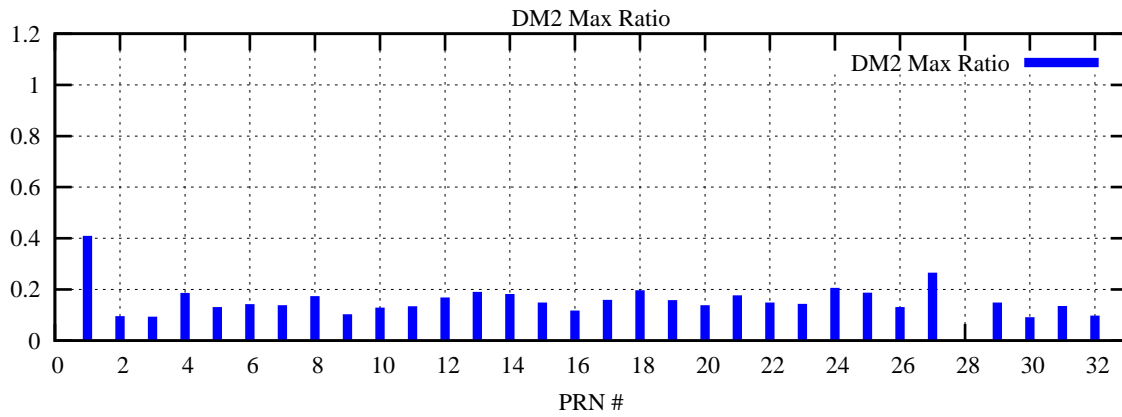

Ratio (PRN Bias/Threshold)

GpsWeek 2212 Day 5

Skinny (Type 0): PRN 8 22  
Broad (Type 2): PRN 7 15 17 21 24