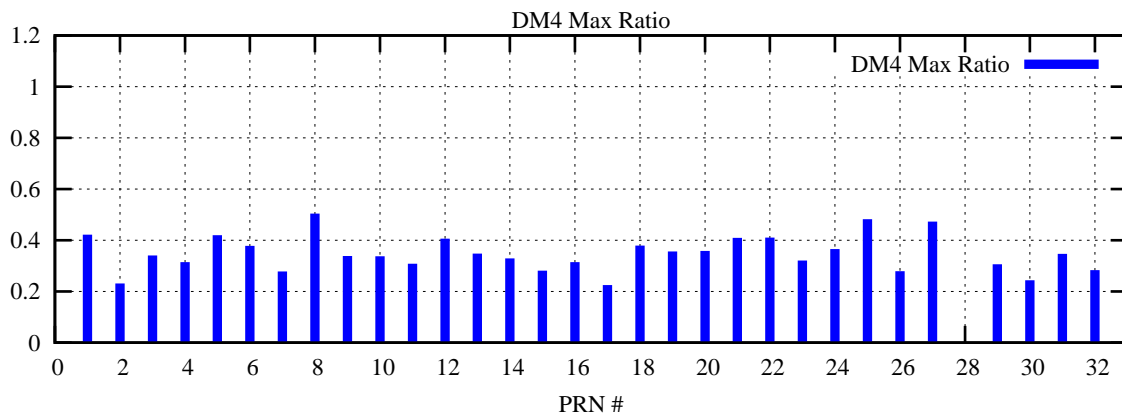

Ratio (PRN Bias/Threshold)

GpsWeek 2212 Day 5

Skinny (Type 0): PRN 8 22  
Broad (Type 2): PRN 7 15 17 21 24