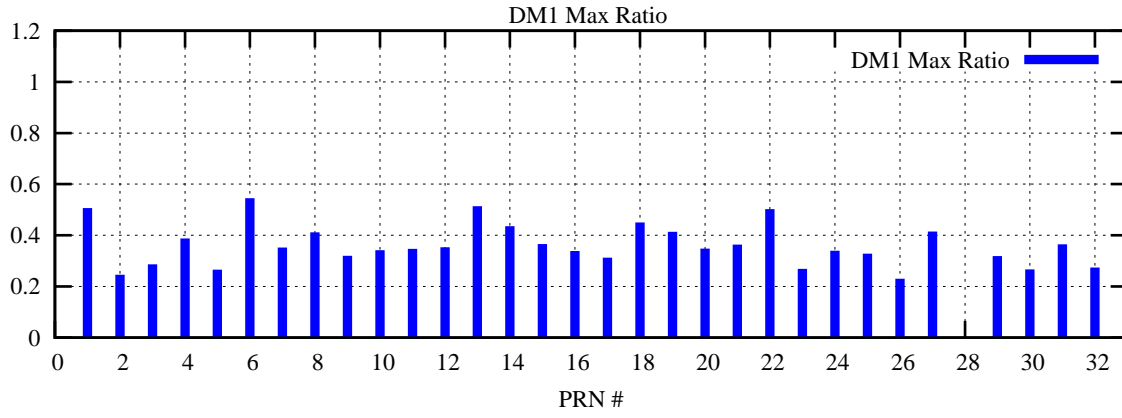

Ratio (PRN Bias/Threshold)

GpsWeek 2212 Day 5

Skinny (Type 0): PRN 8 22  
Broad (Type 2): PRN 7 15 17 21 24