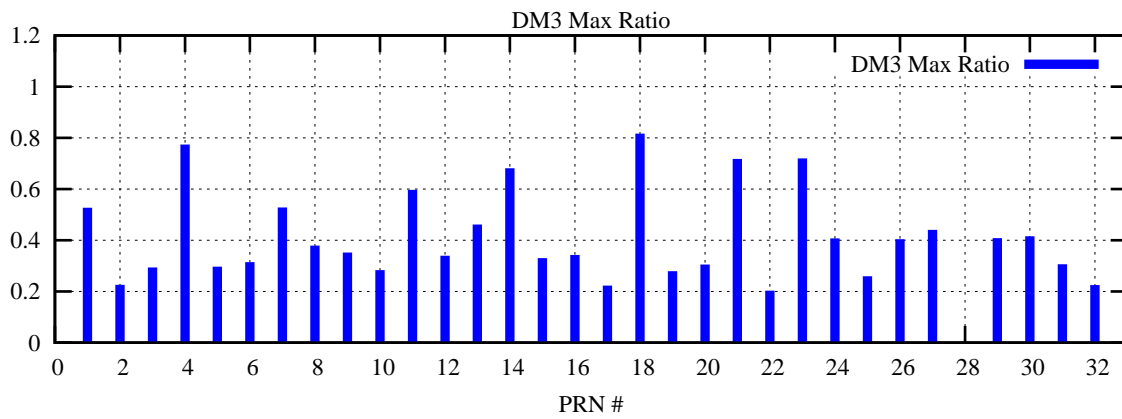

Ratio (PRN Bias/Threshold)

GpsWeek 2212 Day 5

Skinny (Type 0): PRN 8 22  
Broad (Type 2): PRN 7 15 17 21 24