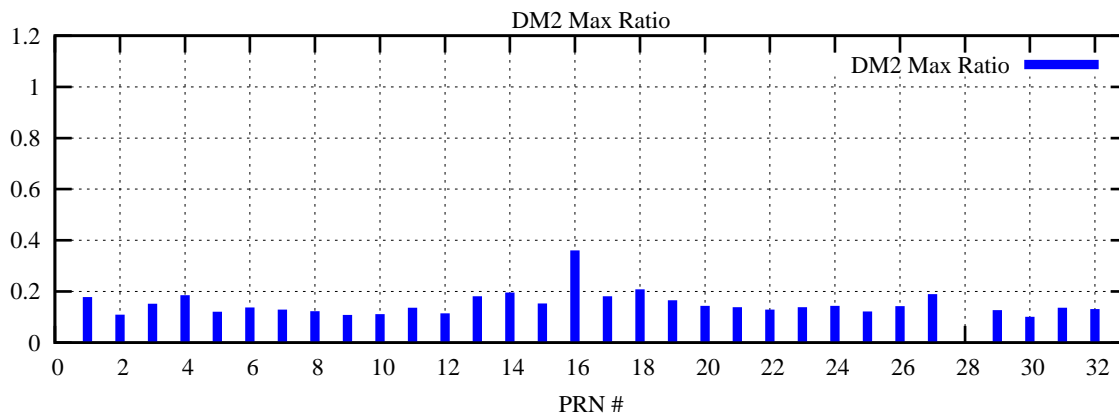

Ratio (PRN Bias/Threshold)

GpsWeek 2212 Day 6

Skinny (Type 0): PRN 8 22  
Broad (Type 2): PRN 7 15 17 21 24