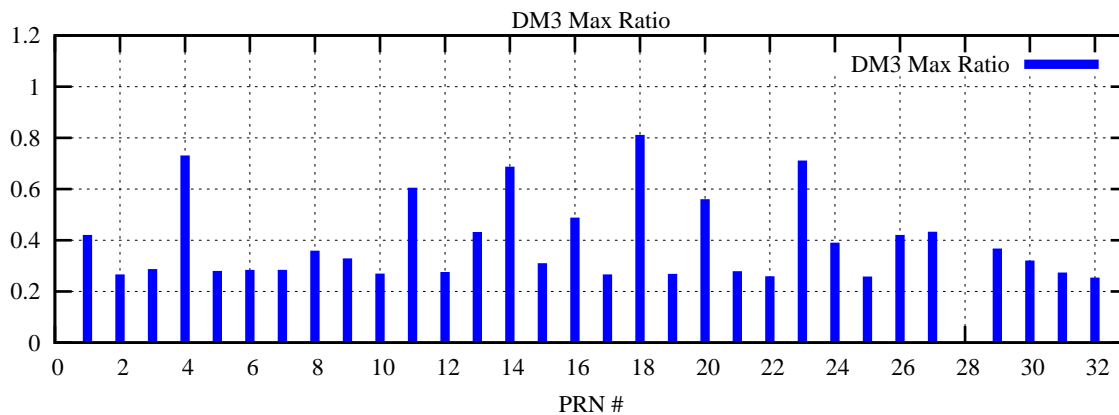

Ratio (PRN Bias/Threshold)

GpsWeek 2212 Day 6

Skinny (Type 0): PRN 8 22  
Broad (Type 2): PRN 7 15 17 21 24