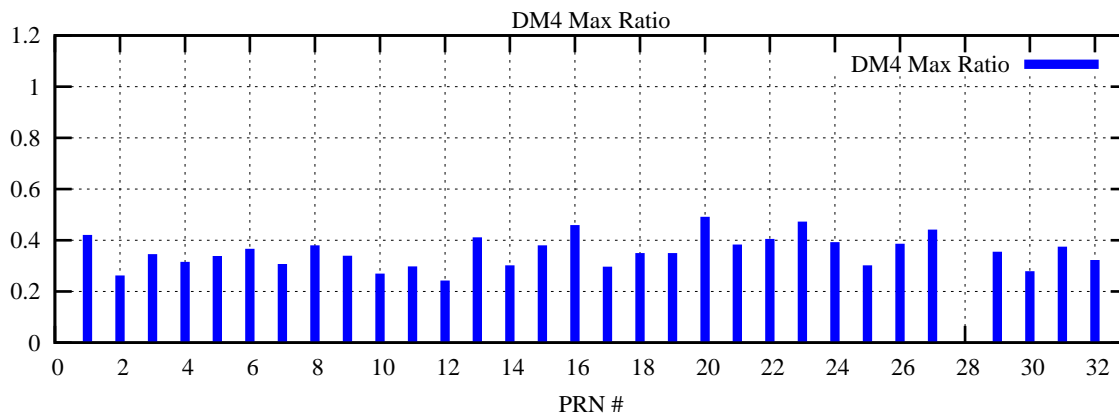

Ratio (PRN Bias/Threshold)

GpsWeek 2212 Day 6

Skinny (Type 0): PRN 8 22  
Broad (Type 2): PRN 7 15 17 21 24