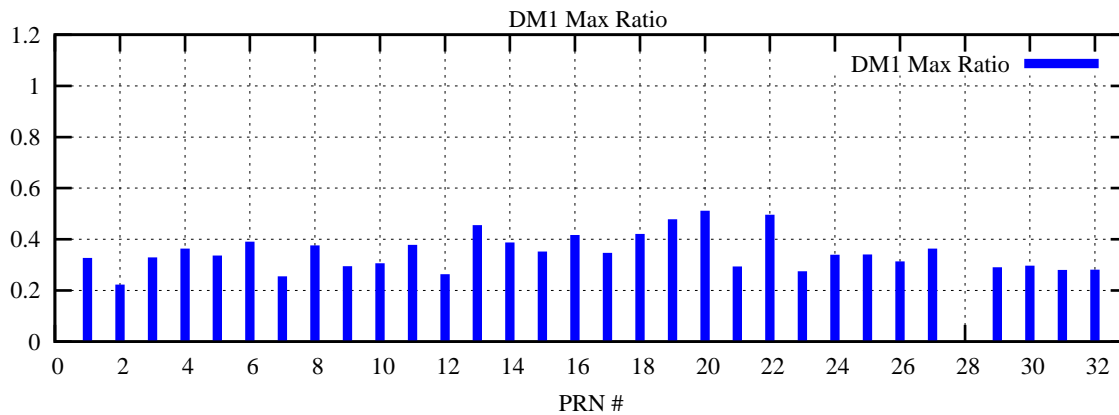

Ratio (PRN Bias/Threshold)

GpsWeek 2212 Day 6

Skinny (Type 0): PRN 8 22  
Broad (Type 2): PRN 7 15 17 21 24