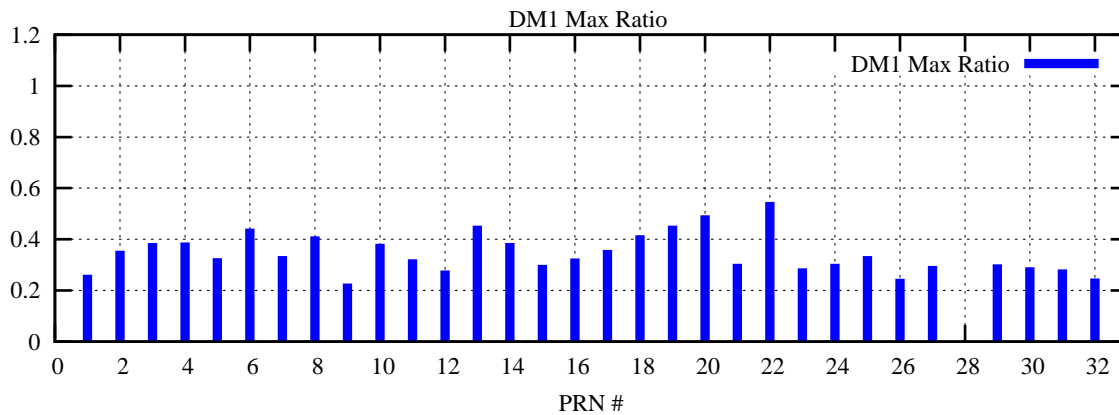

Ratio (PRN Bias/Threshold)

GpsWeek 2213 Day 0

Skinny (Type 0): PRN 8 22
Broad (Type 2): PRN 7 15 17 21 24