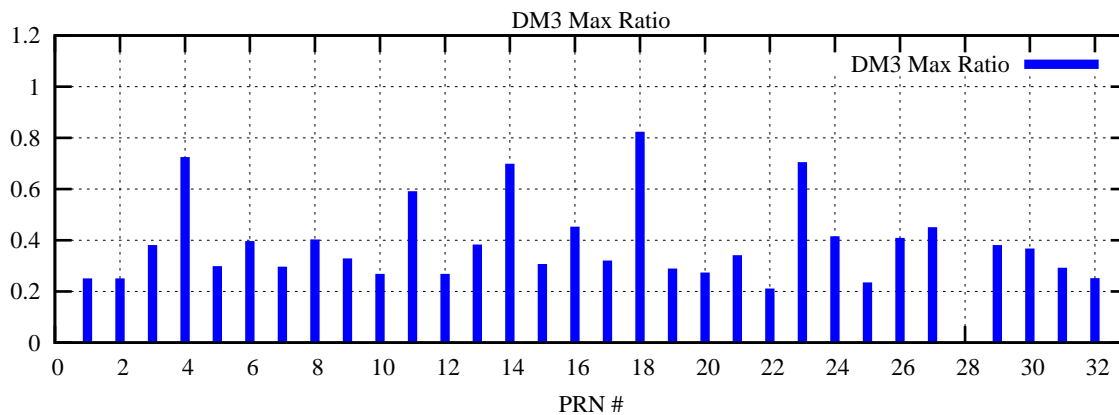

Ratio (PRN Bias/Threshold)

GpsWeek 2213 Day 0

Skinny (Type 0): PRN 8 22
Broad (Type 2): PRN 7 15 17 21 24