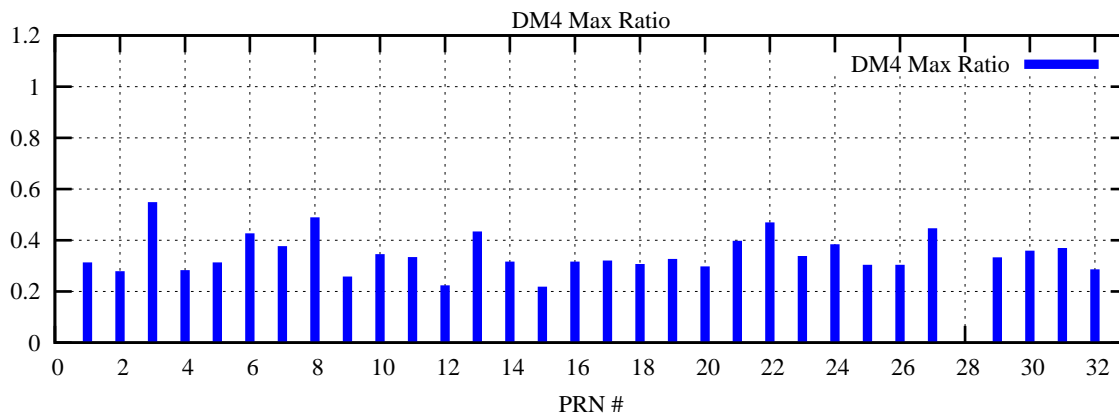

Ratio (PRN Bias/Threshold)

GpsWeek 2213 Day 0

Skinny (Type 0): PRN 8 22
Broad (Type 2): PRN 7 15 17 21 24