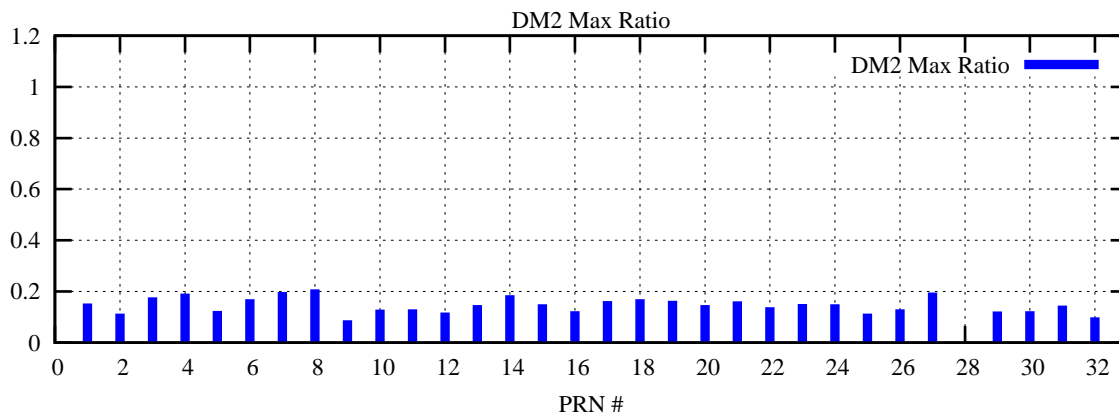

Ratio (PRN Bias/Threshold)

GpsWeek 2213 Day 0

Skinny (Type 0): PRN 8 22
Broad (Type 2): PRN 7 15 17 21 24