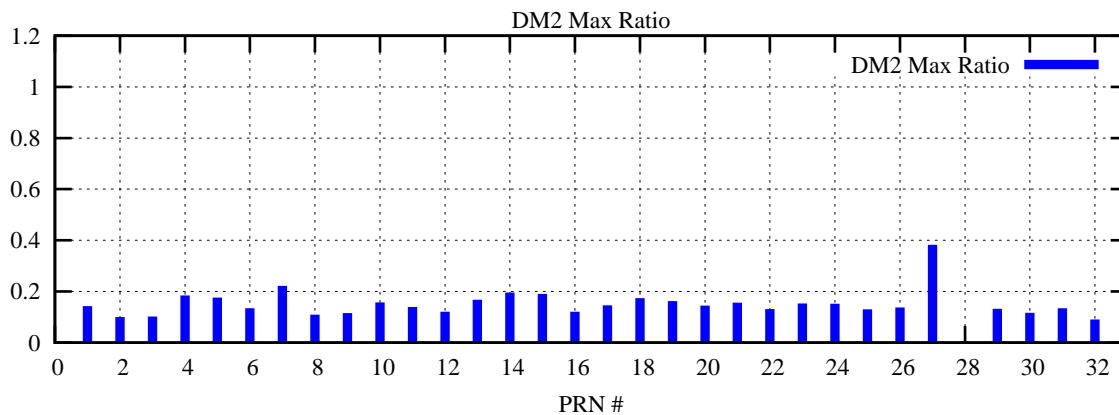

Ratio (PRN Bias/Threshold)

GpsWeek 2213 Day 1

Skinny (Type 0): PRN 8 22
Broad (Type 2): PRN 7 15 17 21 24