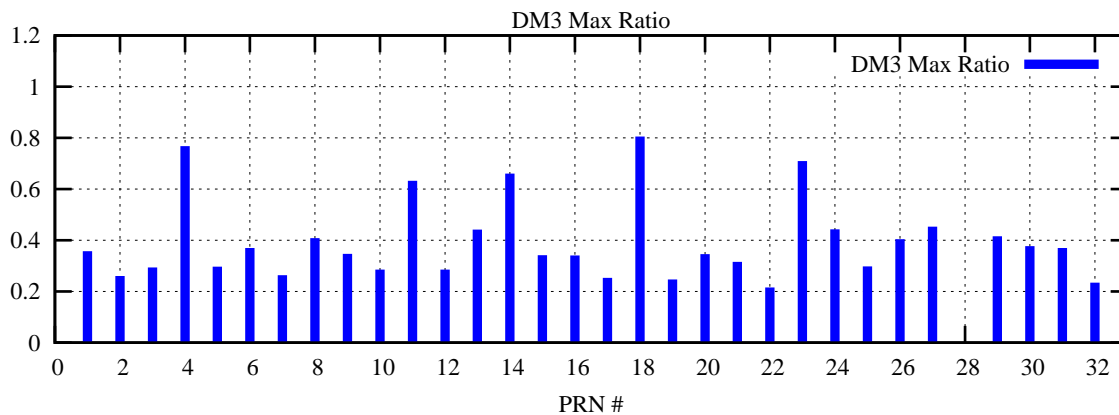

Ratio (PRN Bias/Threshold)

GpsWeek 2213 Day 1

Skinny (Type 0): PRN 8 22
Broad (Type 2): PRN 7 15 17 21 24