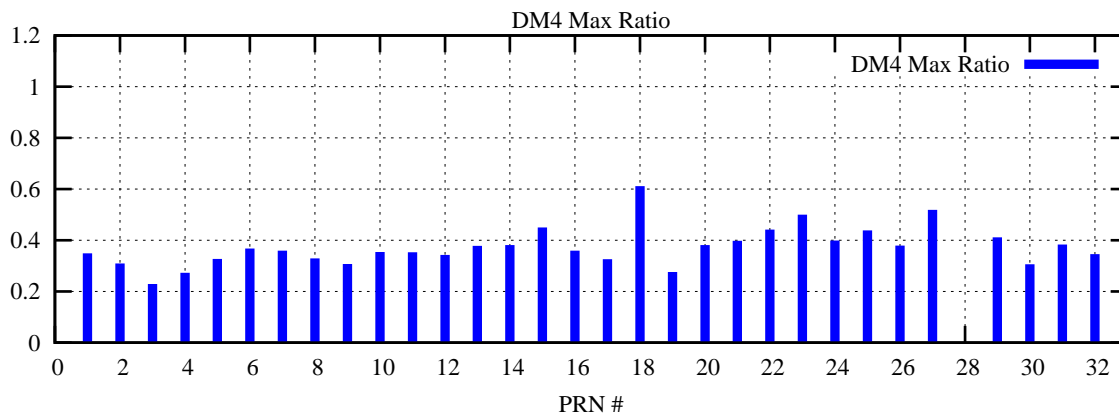

Ratio (PRN Bias/Threshold)

GpsWeek 2213 Day 1

Skinny (Type 0): PRN 8 22
Broad (Type 2): PRN 7 15 17 21 24