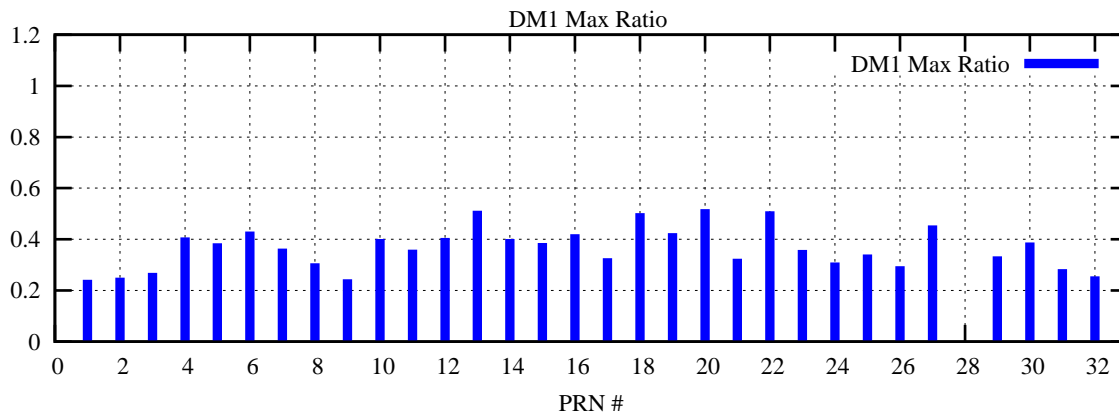

Ratio (PRN Bias/Threshold)

GpsWeek 2213 Day 1

Skinny (Type 0): PRN 8 22
Broad (Type 2): PRN 7 15 17 21 24