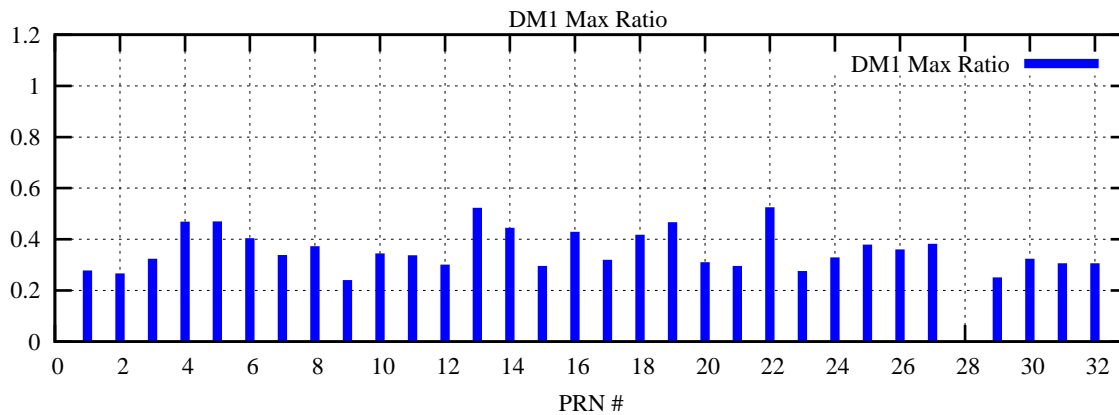

Ratio (PRN Bias/Threshold)

GpsWeek 2213 Day 2

Skinny (Type 0): PRN 8 22
Broad (Type 2): PRN 7 15 17 21 24