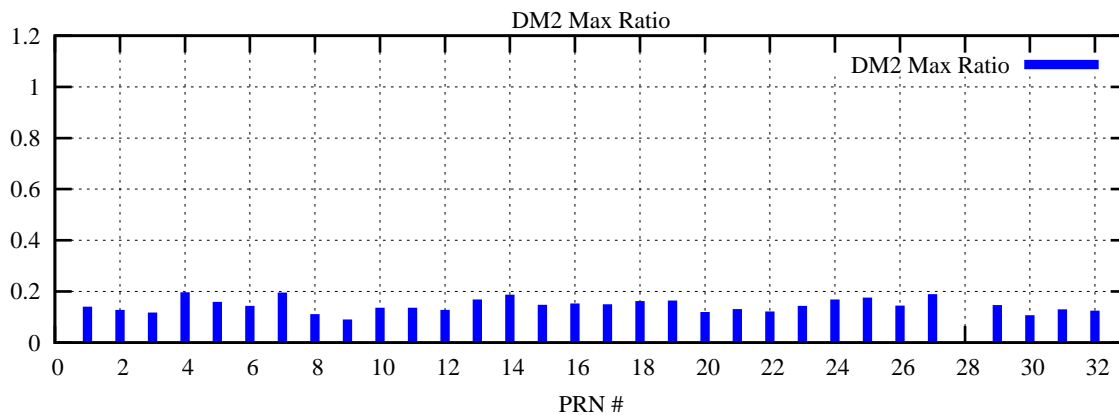

Ratio (PRN Bias/Threshold)

GpsWeek 2213 Day 2

Skinny (Type 0): PRN 8 22
Broad (Type 2): PRN 7 15 17 21 24