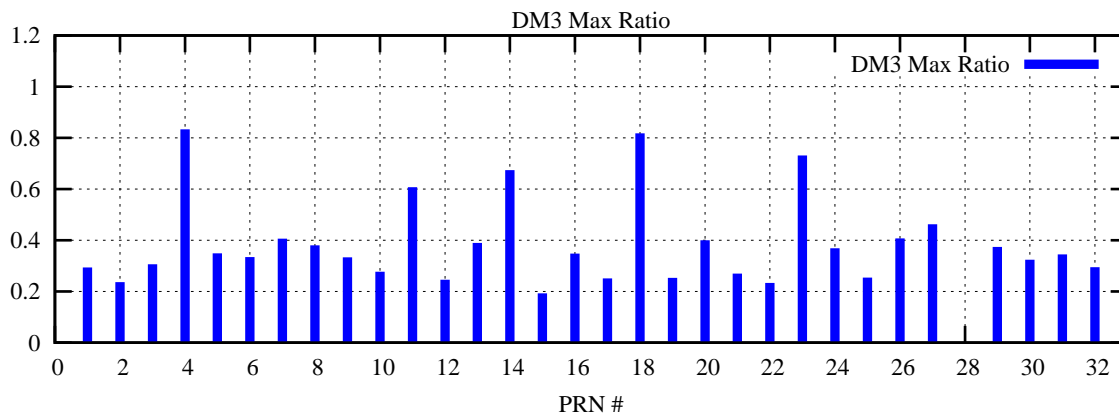

Ratio (PRN Bias/Threshold)

GpsWeek 2213 Day 2

Skinny (Type 0): PRN 8 22
Broad (Type 2): PRN 7 15 17 21 24