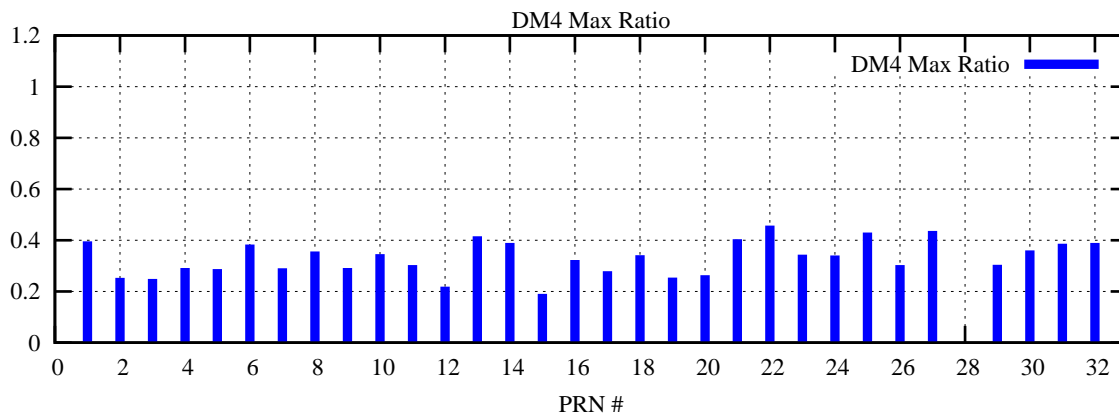

Ratio (PRN Bias/Threshold)

GpsWeek 2213 Day 2

Skinny (Type 0): PRN 8 22
Broad (Type 2): PRN 7 15 17 21 24