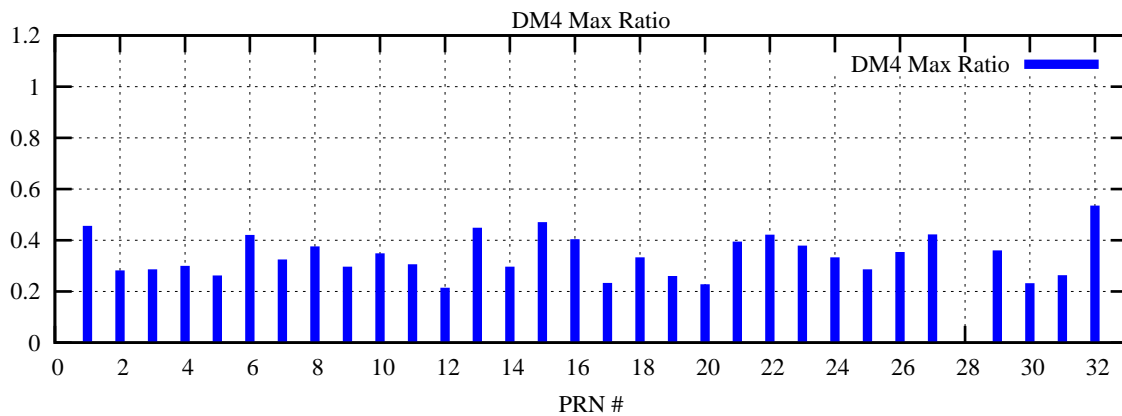

Ratio (PRN Bias/Threshold)

GpsWeek 2213 Day 5

Skinny (Type 0): PRN 8 22
Broad (Type 2): PRN 7 15 17 21 24