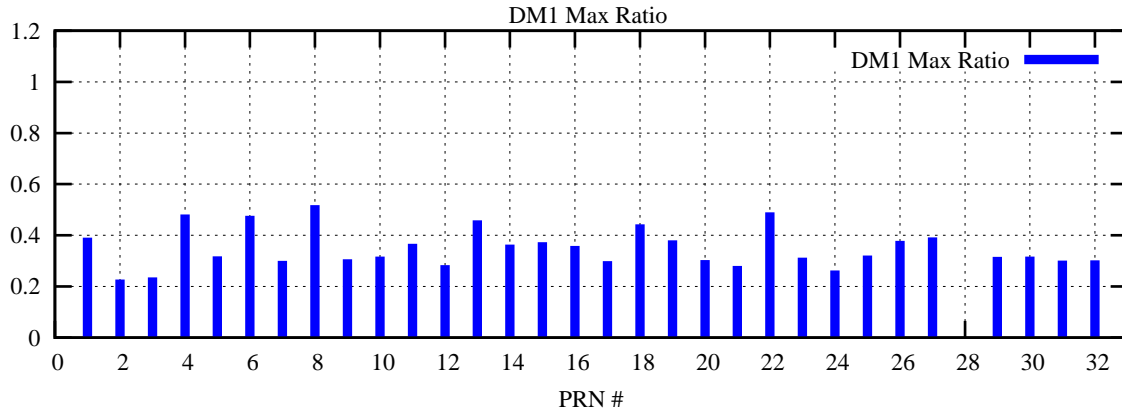

Ratio (PRN Bias/Threshold)

GpsWeek 2213 Day 5

Skinny (Type 0): PRN 8 22
Broad (Type 2): PRN 7 15 17 21 24