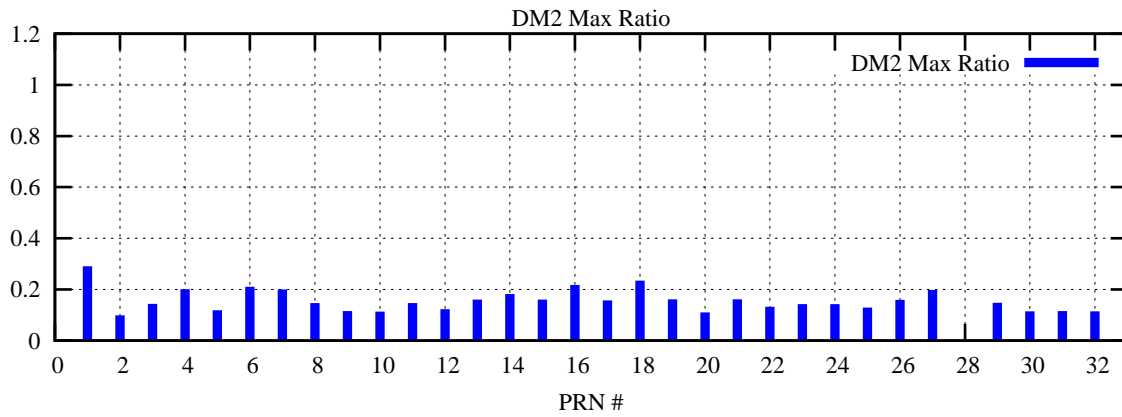

Ratio (PRN Bias/Threshold)

GpsWeek 2213 Day 5

Skinny (Type 0): PRN 8 22
Broad (Type 2): PRN 7 15 17 21 24