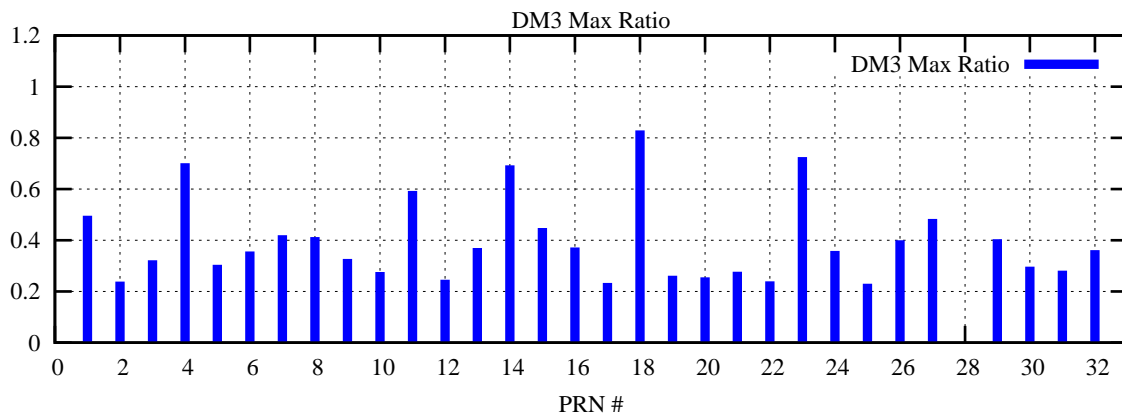

Ratio (PRN Bias/Threshold)

GpsWeek 2213 Day 5

Skinny (Type 0): PRN 8 22
Broad (Type 2): PRN 7 15 17 21 24