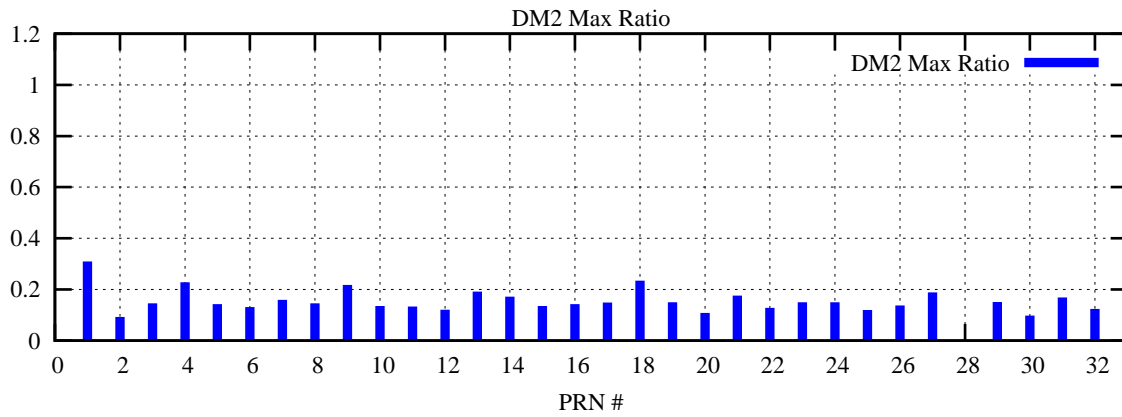

Ratio (PRN Bias/Threshold)

GpsWeek 2214 Day 0

Skinny (Type 0): PRN 8 22
Broad (Type 2): PRN 7 15 17 21 24