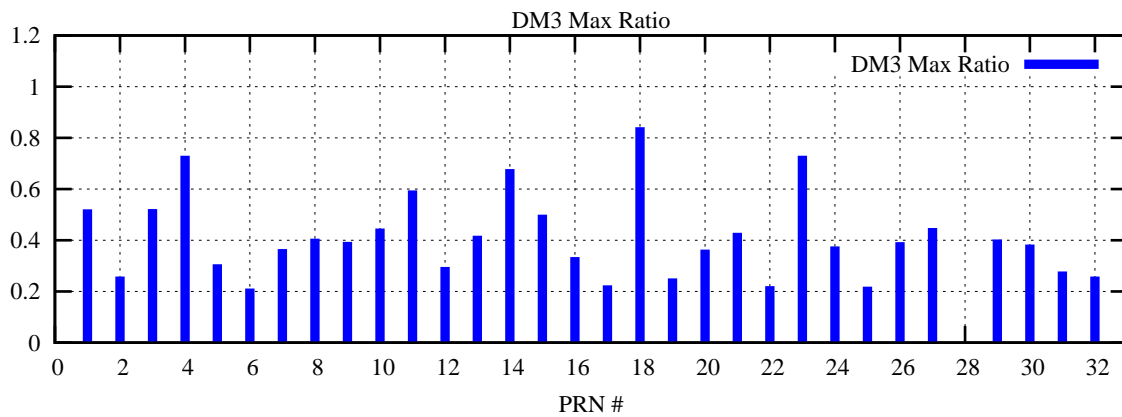

Ratio (PRN Bias/Threshold)

GpsWeek 2214 Day 0

Skinny (Type 0): PRN 8 22
Broad (Type 2): PRN 7 15 17 21 24