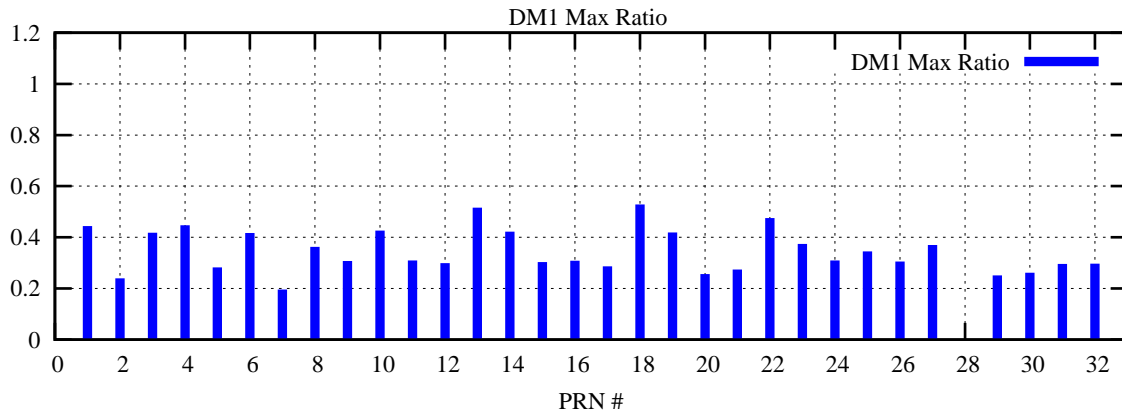

Ratio (PRN Bias/Threshold)

GpsWeek 2214 Day 0

Skinny (Type 0): PRN 8 22
Broad (Type 2): PRN 7 15 17 21 24