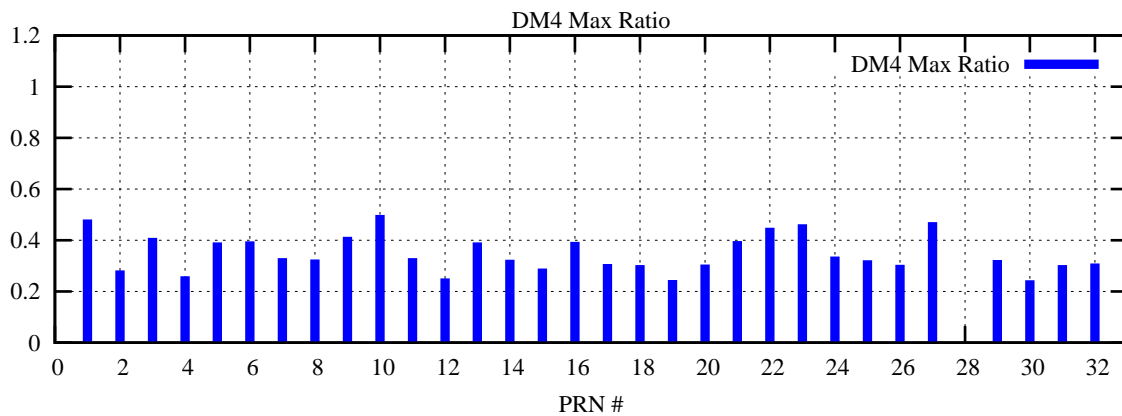

Ratio (PRN Bias/Threshold)

GpsWeek 2214 Day 0

Skinny (Type 0): PRN 8 22
Broad (Type 2): PRN 7 15 17 21 24