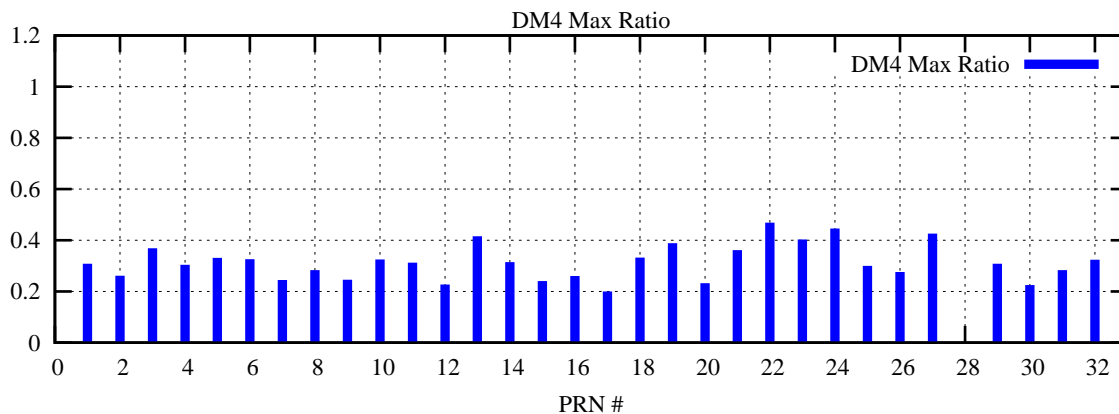

Ratio (PRN Bias/Threshold)

GpsWeek 2214 Day 1

Skinny (Type 0): PRN 8 22
Broad (Type 2): PRN 7 15 17 21 24