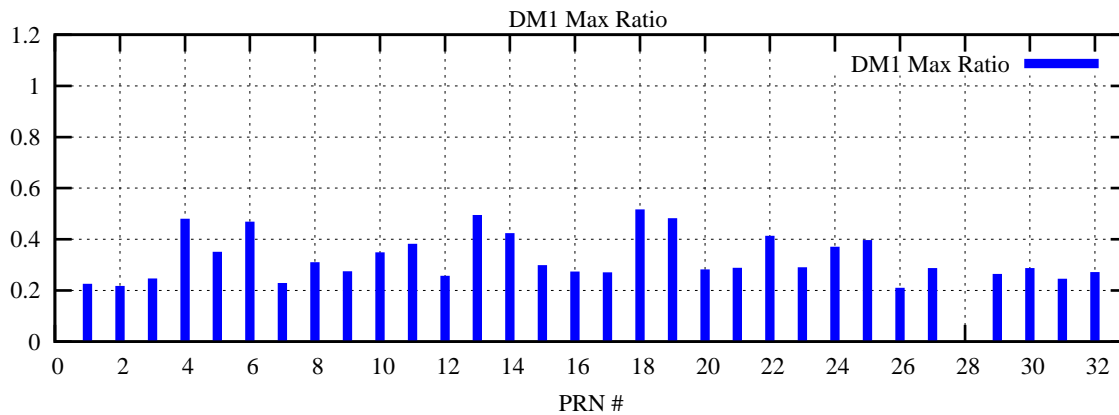

Ratio (PRN Bias/Threshold)

GpsWeek 2214 Day 1

Skinny (Type 0): PRN 8 22
Broad (Type 2): PRN 7 15 17 21 24