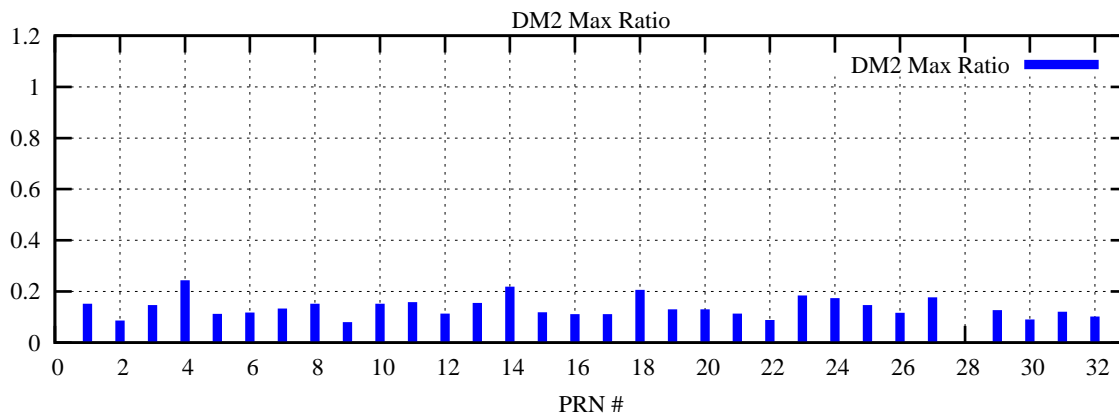

Ratio (PRN Bias/Threshold)

GpsWeek 2214 Day 1

Skinny (Type 0): PRN 8 22
Broad (Type 2): PRN 7 15 17 21 24