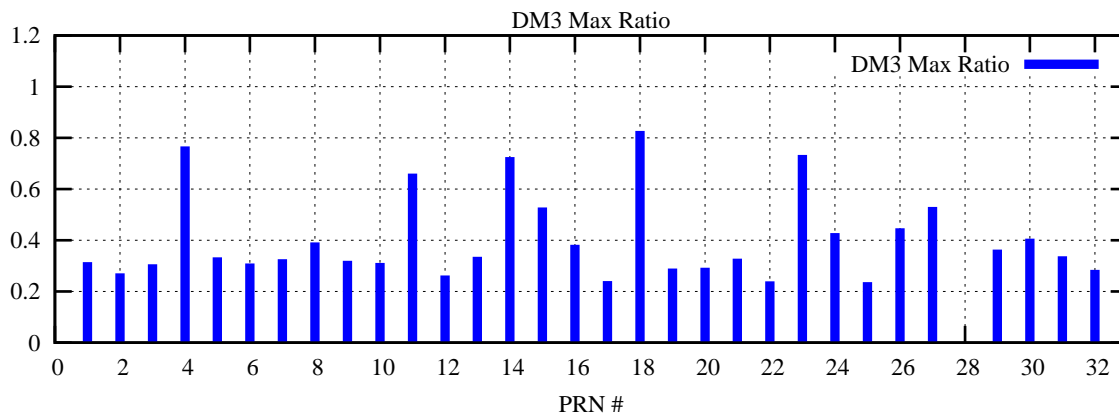

Ratio (PRN Bias/Threshold)

GpsWeek 2214 Day 1

Skinny (Type 0): PRN 8 22
Broad (Type 2): PRN 7 15 17 21 24