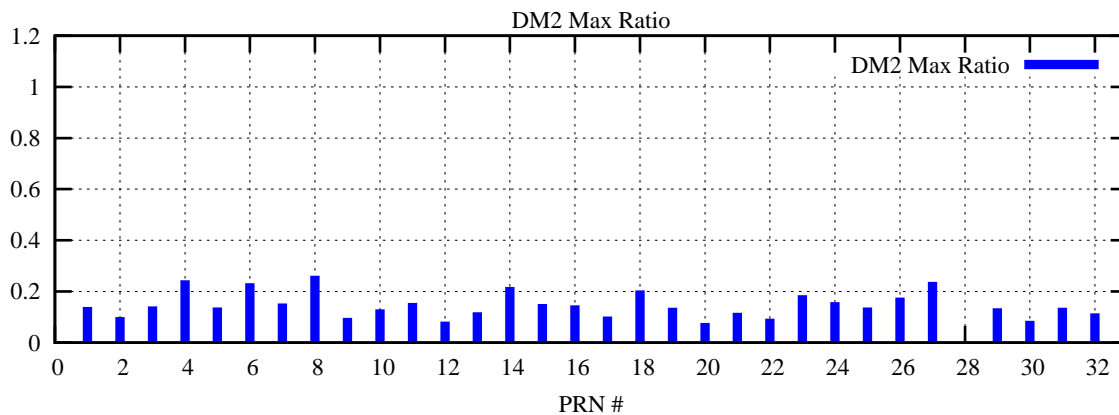

Ratio (PRN Bias/Threshold)

GpsWeek 2214 Day 2

Skinny (Type 0): PRN 8 22
Broad (Type 2): PRN 7 15 17 21 24