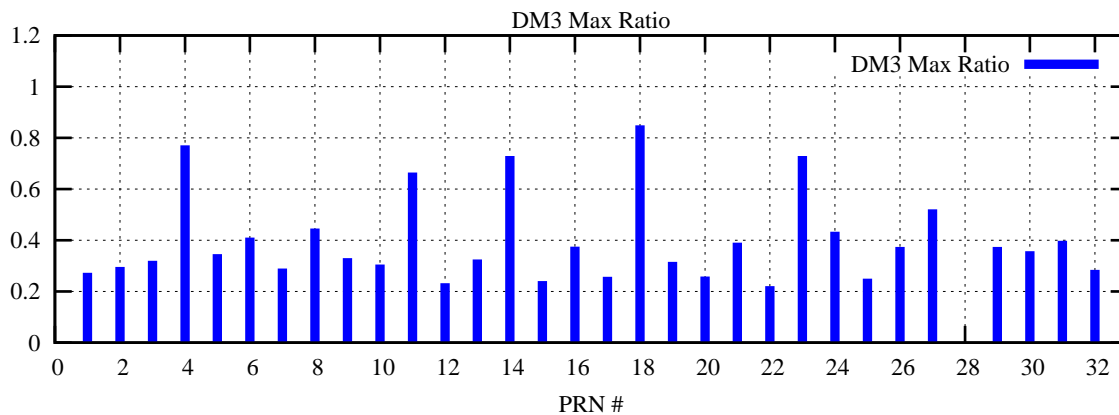

Ratio (PRN Bias/Threshold)

GpsWeek 2214 Day 2

Skinny (Type 0): PRN 8 22
Broad (Type 2): PRN 7 15 17 21 24