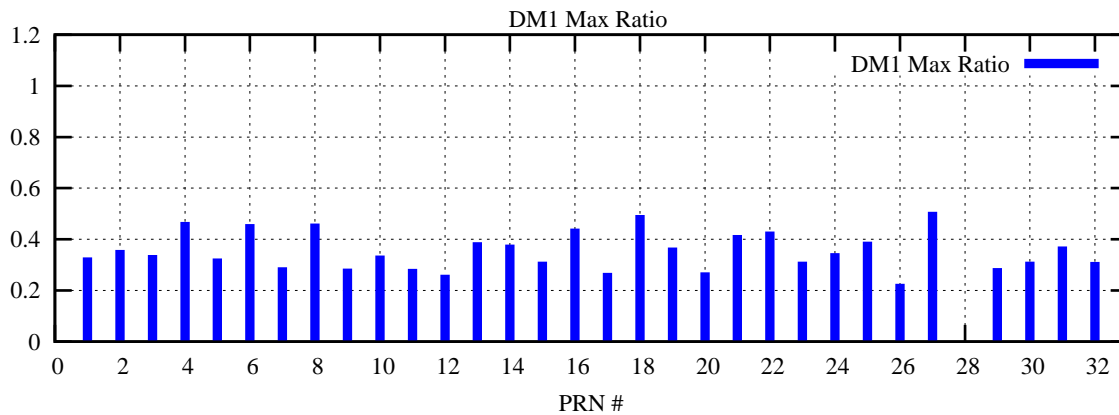

Ratio (PRN Bias/Threshold)

GpsWeek 2214 Day 2

Skinny (Type 0): PRN 8 22
Broad (Type 2): PRN 7 15 17 21 24