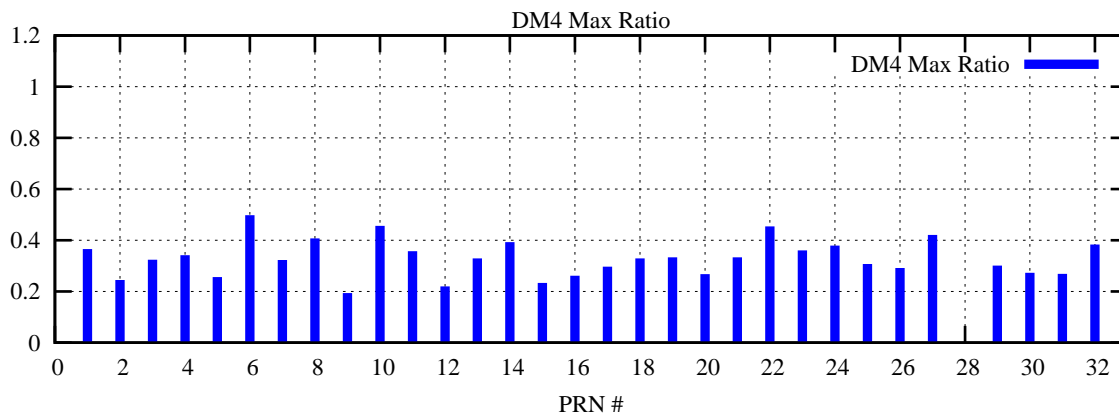

Ratio (PRN Bias/Threshold)

GpsWeek 2214 Day 2

Skinny (Type 0): PRN 8 22
Broad (Type 2): PRN 7 15 17 21 24