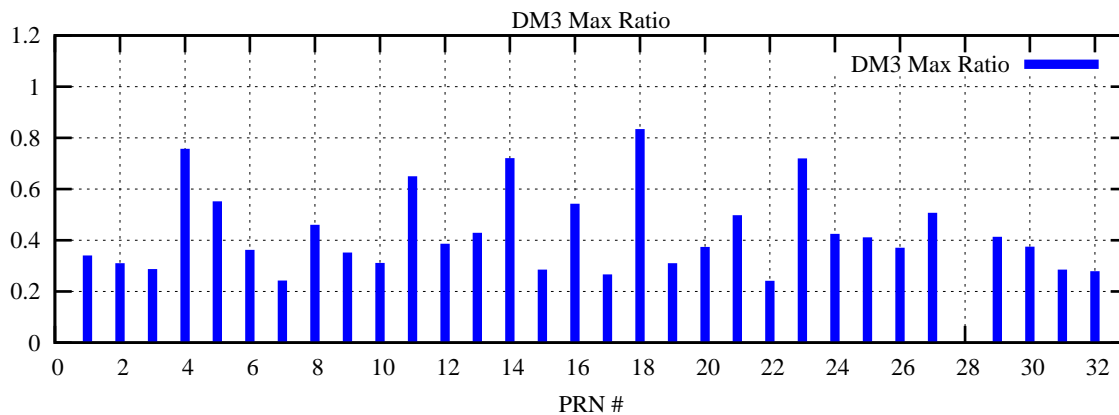

Ratio (PRN Bias/Threshold)

GpsWeek 2214 Day 4

Skinny (Type 0): PRN 8 22
Broad (Type 2): PRN 7 15 17 21 24