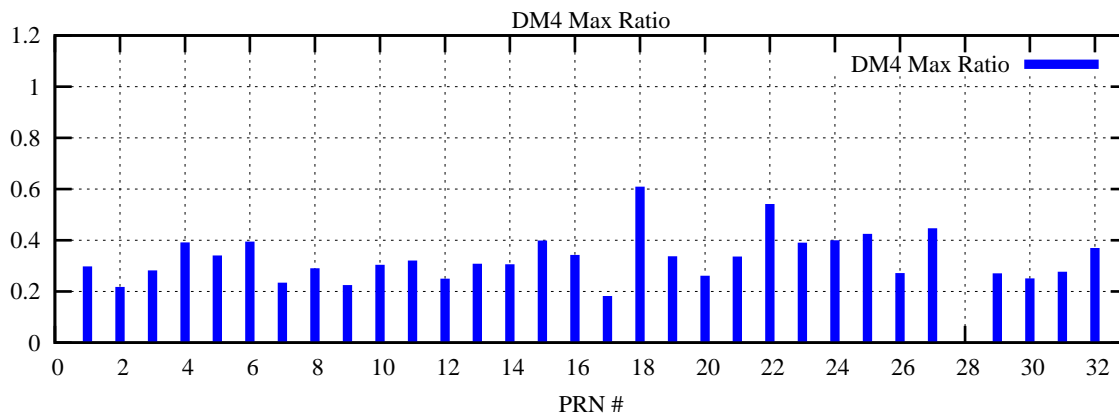

Ratio (PRN Bias/Threshold)

GpsWeek 2214 Day 4

Skinny (Type 0): PRN 8 22
Broad (Type 2): PRN 7 15 17 21 24