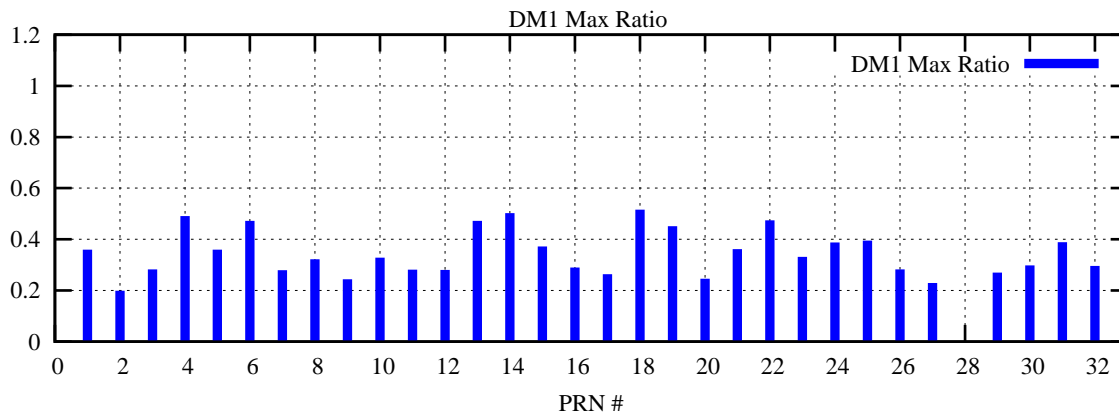

Ratio (PRN Bias/Threshold)

GpsWeek 2214 Day 4

Skinny (Type 0): PRN 8 22
Broad (Type 2): PRN 7 15 17 21 24