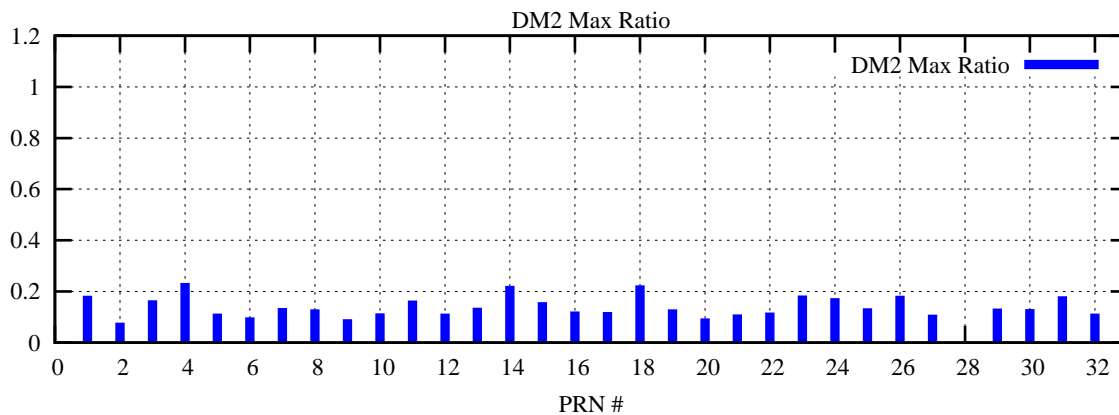

Ratio (PRN Bias/Threshold)

GpsWeek 2214 Day 4

Skinny (Type 0): PRN 8 22
Broad (Type 2): PRN 7 15 17 21 24