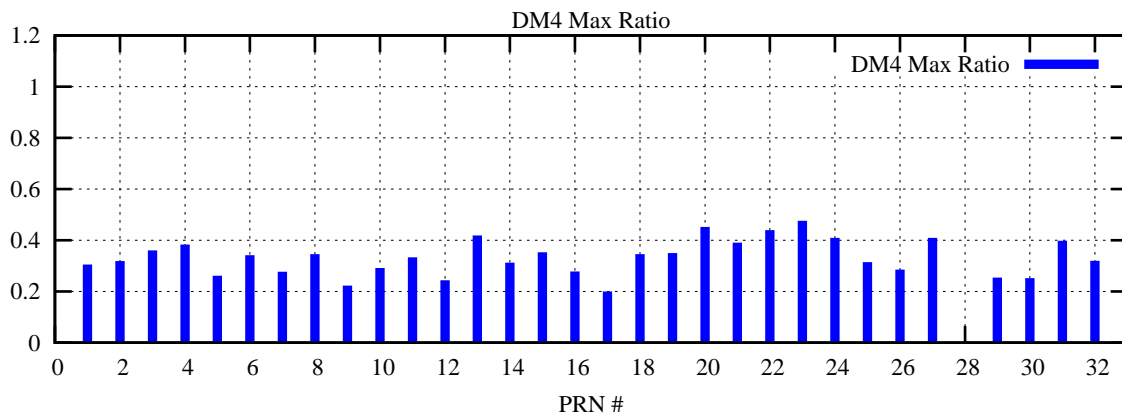

Ratio (PRN Bias/Threshold)

GpsWeek 2214 Day 5

Skinny (Type 0): PRN 8 22
Broad (Type 2): PRN 7 15 17 21 24