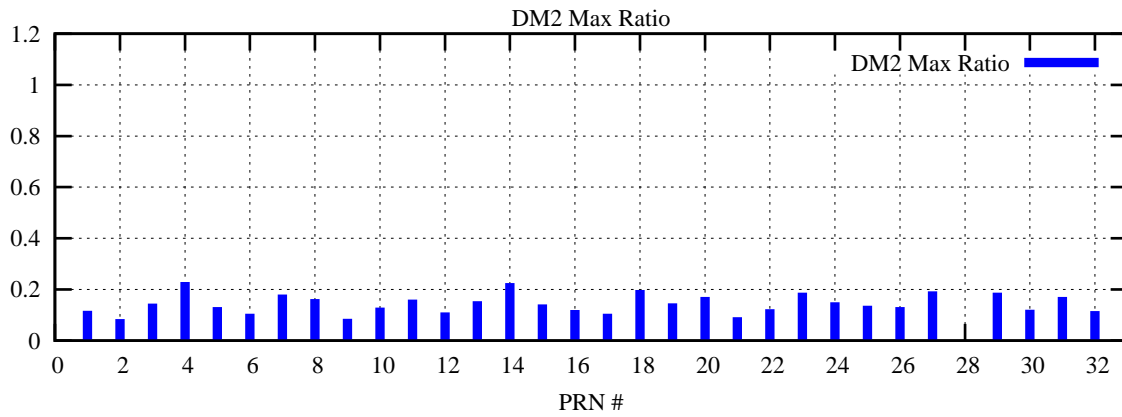

Ratio (PRN Bias/Threshold)

GpsWeek 2214 Day 5

Skinny (Type 0): PRN 8 22
Broad (Type 2): PRN 7 15 17 21 24