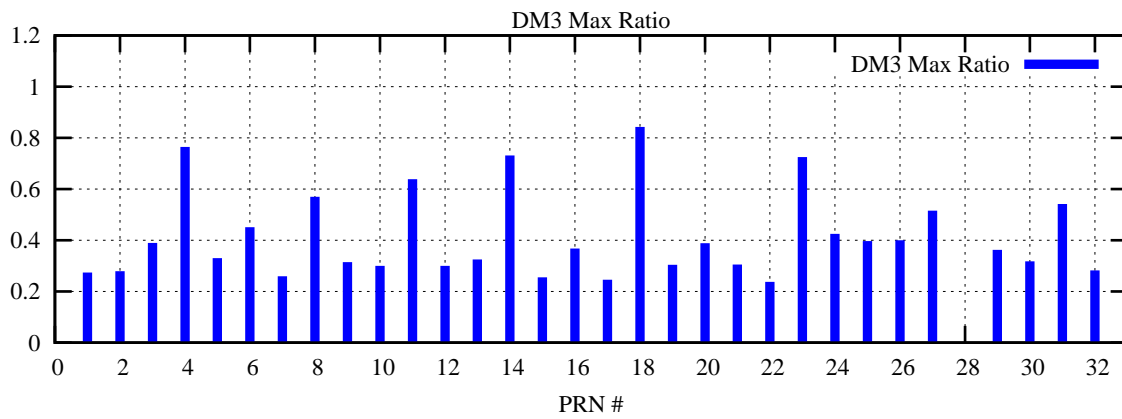

Ratio (PRN Bias/Threshold)

GpsWeek 2214 Day 5

Skinny (Type 0): PRN 8 22
Broad (Type 2): PRN 7 15 17 21 24