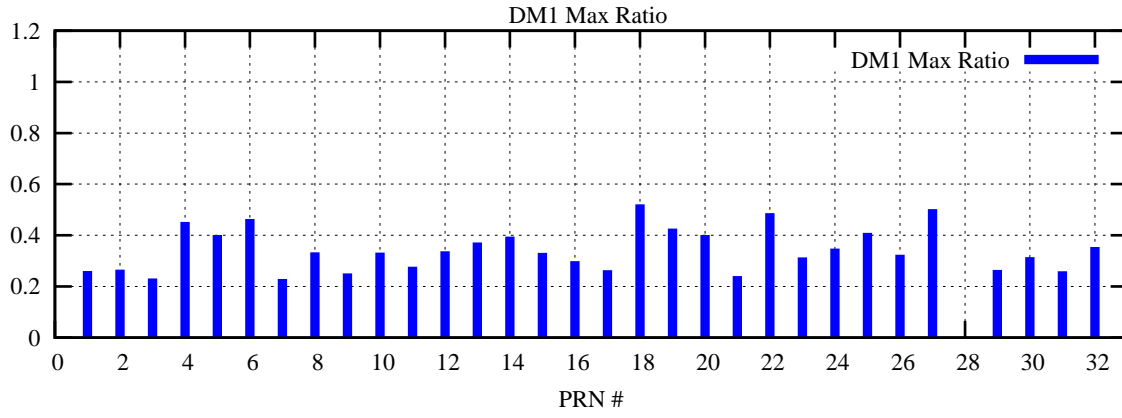

Ratio (PRN Bias/Threshold)

GpsWeek 2214 Day 5

Skinny (Type 0): PRN 8 22
Broad (Type 2): PRN 7 15 17 21 24