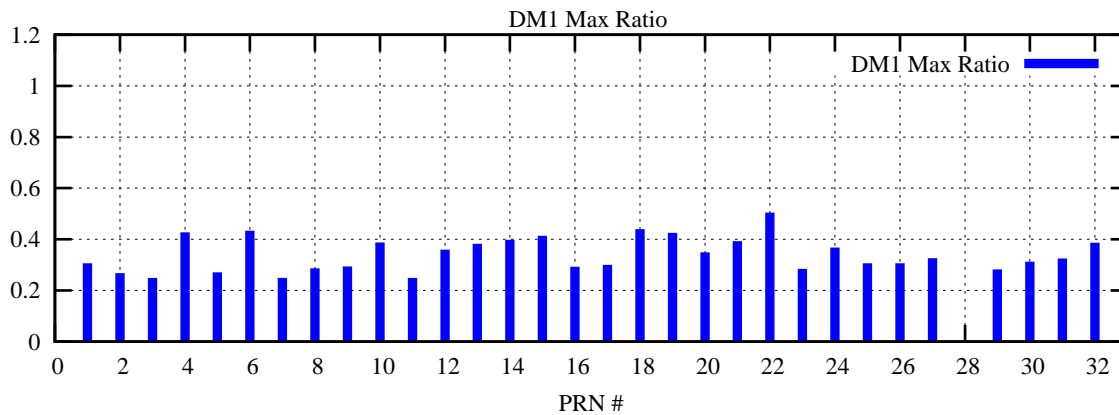

Ratio (PRN Bias/Threshold)

GpsWeek 2214 Day 6

Skinny (Type 0): PRN 8 22
Broad (Type 2): PRN 7 15 17 21 24