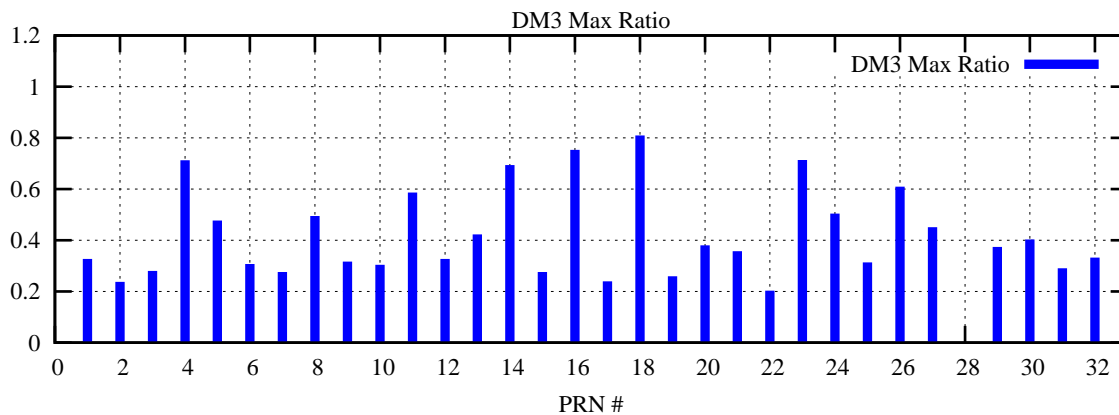

Ratio (PRN Bias/Threshold)

GpsWeek 2214 Day 6

Skinny (Type 0): PRN 8 22
Broad (Type 2): PRN 7 15 17 21 24