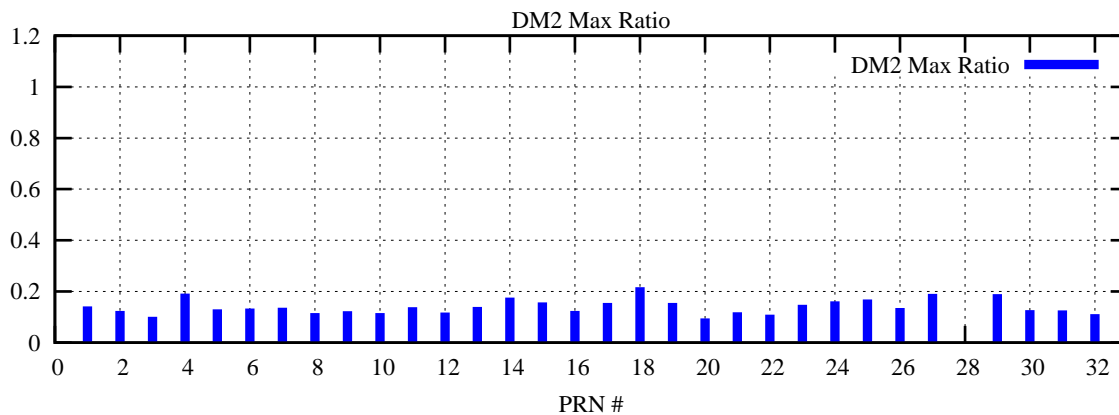

Ratio (PRN Bias/Threshold)

GpsWeek 2214 Day 6

Skinny (Type 0): PRN 8 22
Broad (Type 2): PRN 7 15 17 21 24