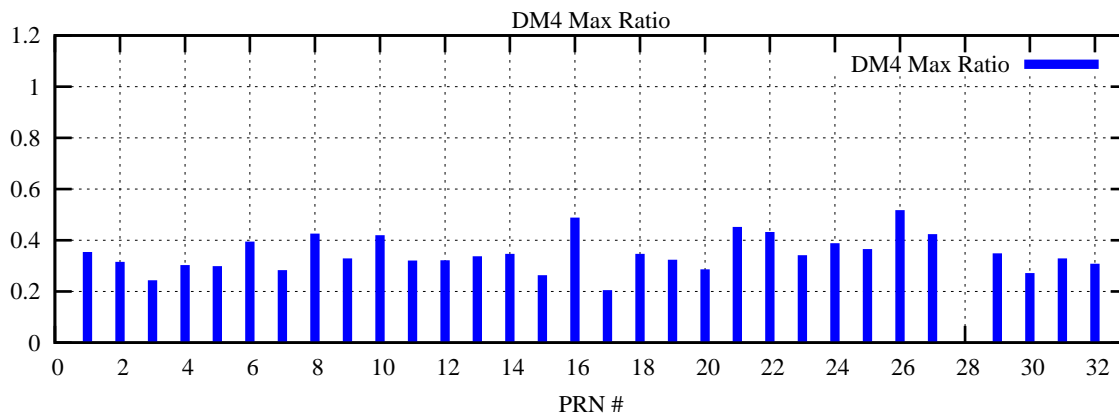

Ratio (PRN Bias/Threshold)

GpsWeek 2214 Day 6

Skinny (Type 0): PRN 8 22
Broad (Type 2): PRN 7 15 17 21 24