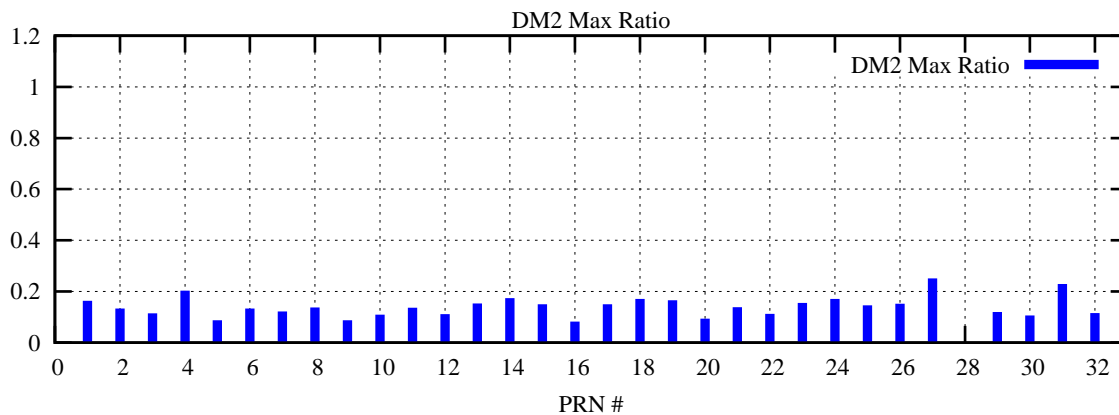

Ratio (PRN Bias/Threshold)

GpsWeek 2215 Day 0

Skinny (Type 0): PRN 8 22
Broad (Type 2): PRN 7 15 17 21 24