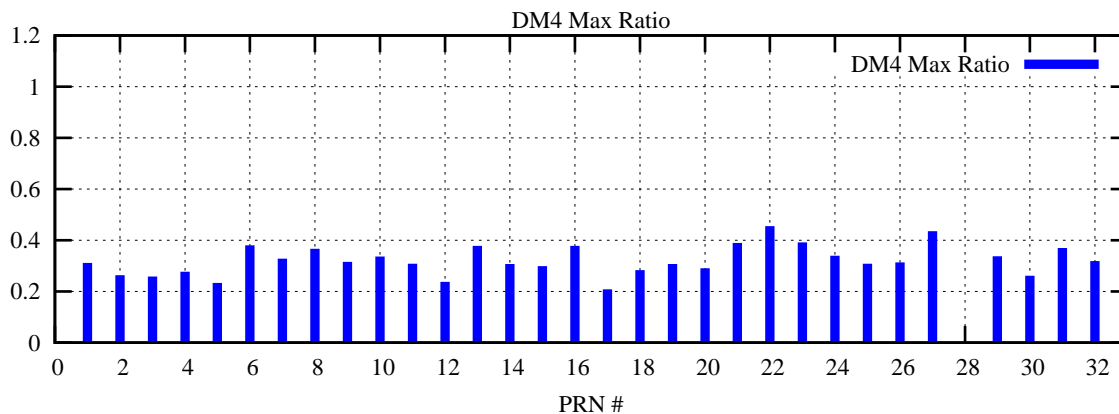

Ratio (PRN Bias/Threshold)

GpsWeek 2215 Day 0

Skinny (Type 0): PRN 8 22
Broad (Type 2): PRN 7 15 17 21 24