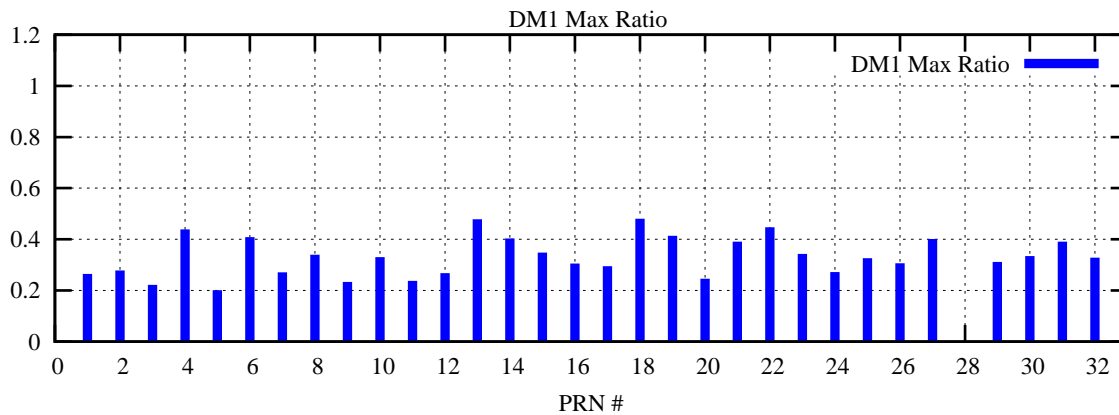

Ratio (PRN Bias/Threshold)

GpsWeek 2215 Day 0

Skinny (Type 0): PRN 8 22
Broad (Type 2): PRN 7 15 17 21 24