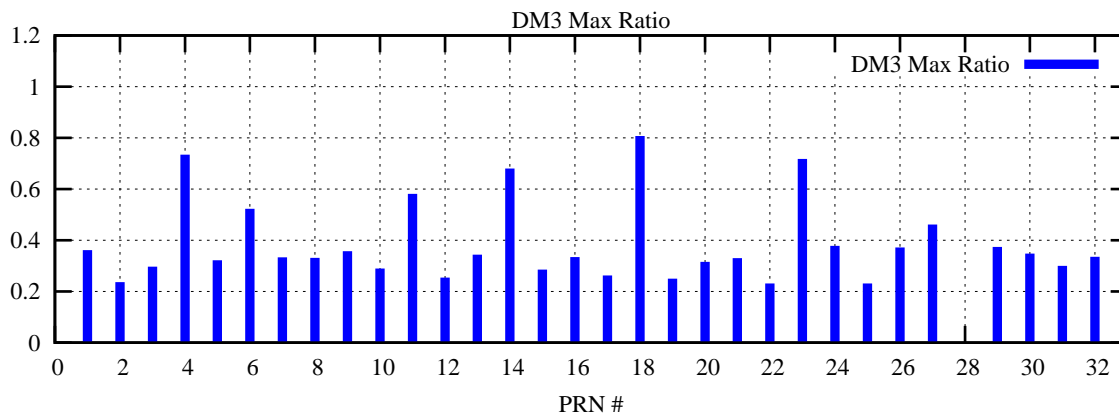

Ratio (PRN Bias/Threshold)

GpsWeek 2215 Day 0

Skinny (Type 0): PRN 8 22
Broad (Type 2): PRN 7 15 17 21 24