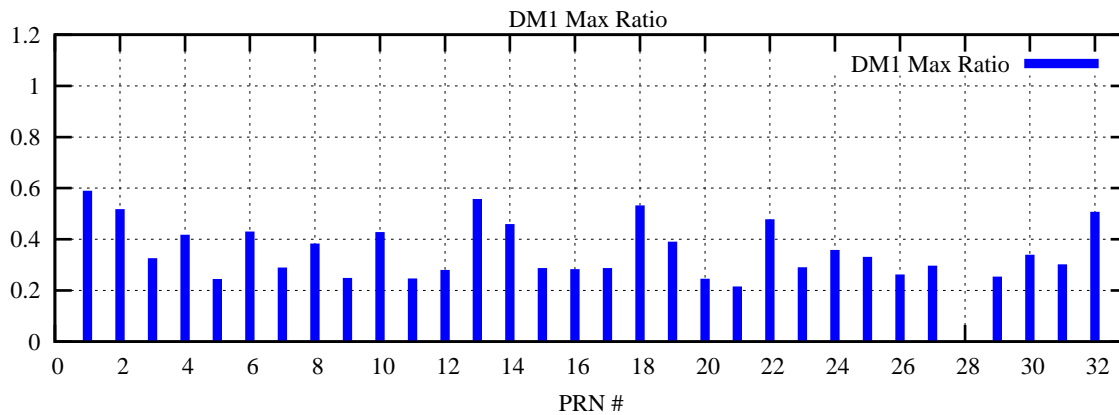

Ratio (PRN Bias/Threshold)

GpsWeek 2215 Day 3

Skinny (Type 0): PRN 8 22
Broad (Type 2): PRN 7 15 17 21 24