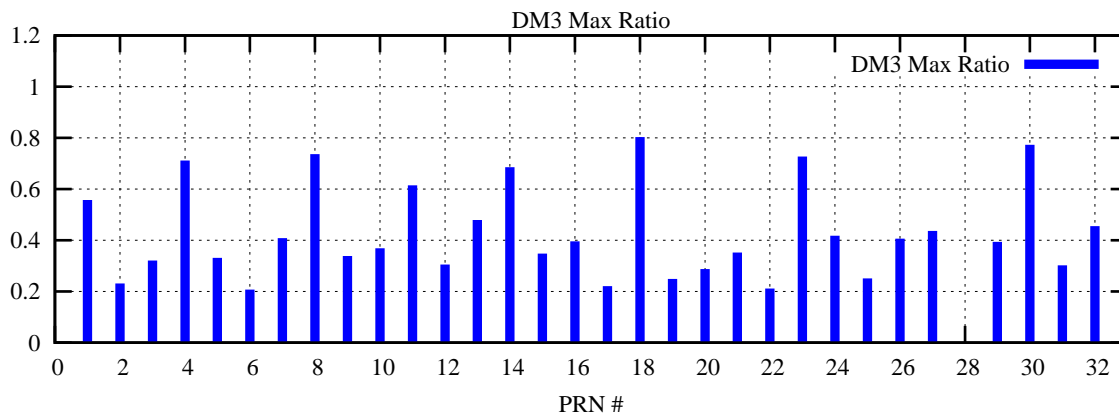

Ratio (PRN Bias/Threshold)

GpsWeek 2215 Day 3

Skinny (Type 0): PRN 8 22
Broad (Type 2): PRN 7 15 17 21 24