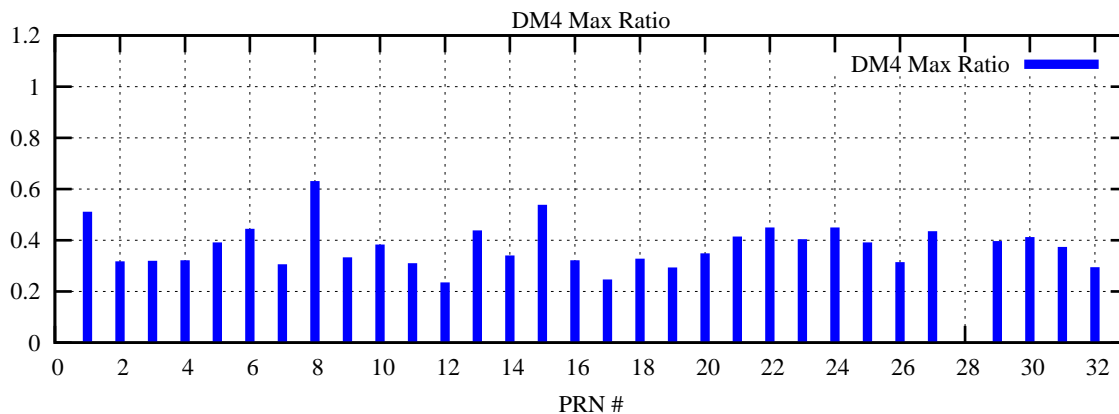

Ratio (PRN Bias/Threshold)

GpsWeek 2215 Day 3

Skinny (Type 0): PRN 8 22
Broad (Type 2): PRN 7 15 17 21 24