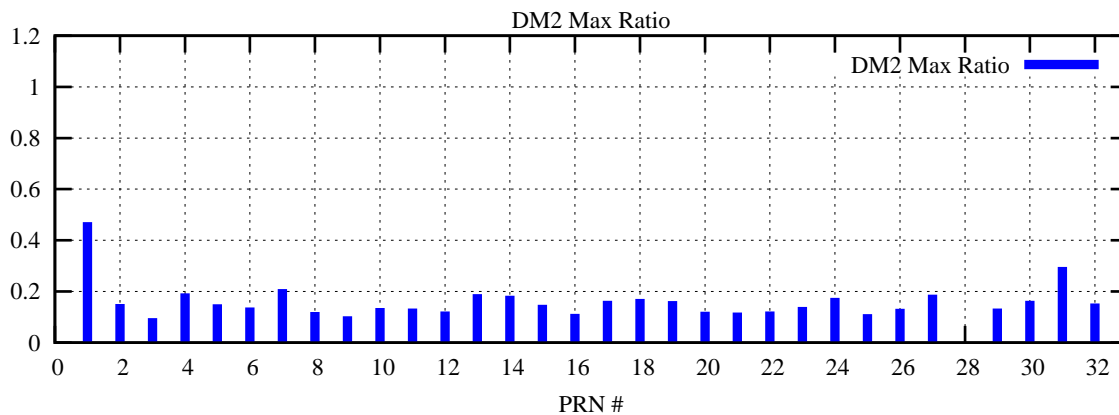

Ratio (PRN Bias/Threshold)

GpsWeek 2215 Day 3

Skinny (Type 0): PRN 8 22
Broad (Type 2): PRN 7 15 17 21 24