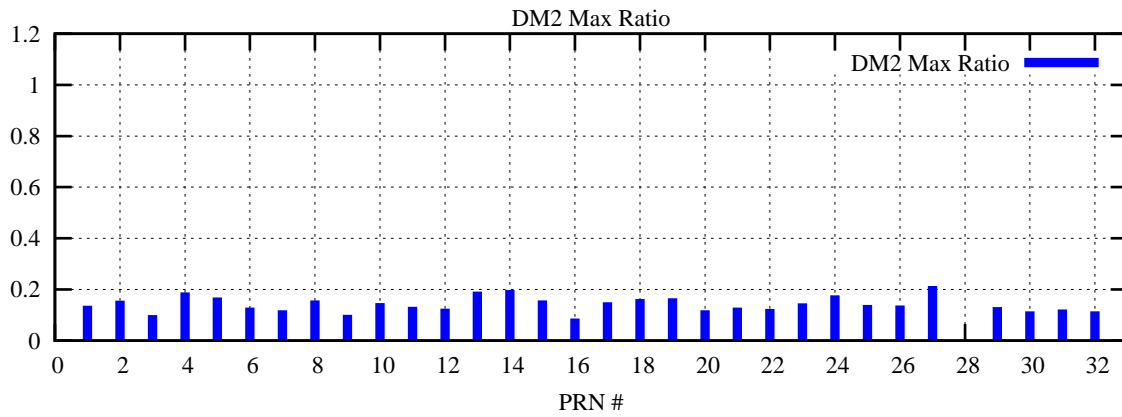

Ratio (PRN Bias/Threshold)

GpsWeek 2215 Day 4

Skinny (Type 0): PRN 8 22
Broad (Type 2): PRN 7 15 17 21 24