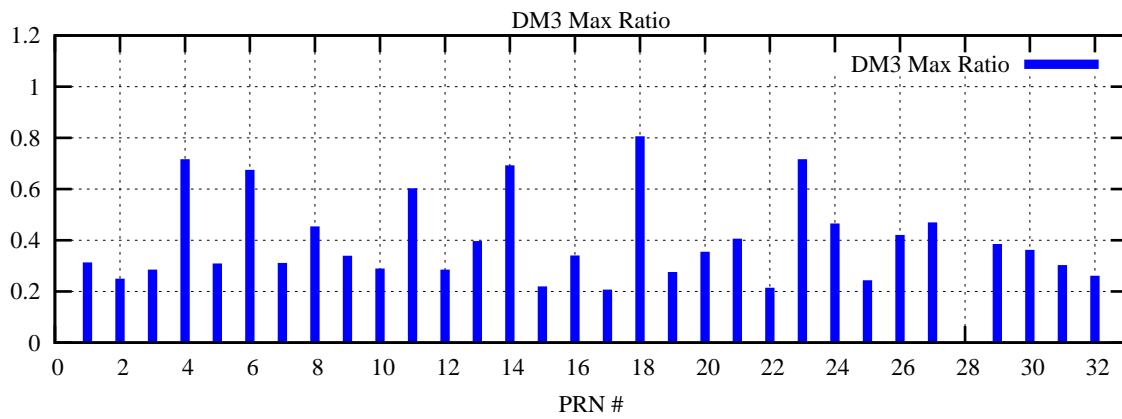

Ratio (PRN Bias/Threshold)

GpsWeek 2215 Day 4

Skinny (Type 0): PRN 8 22
Broad (Type 2): PRN 7 15 17 21 24