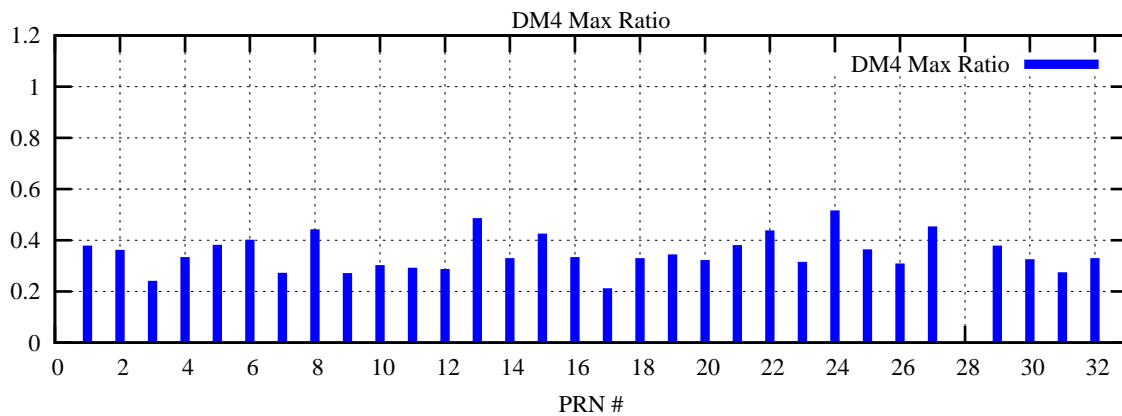

Ratio (PRN Bias/Threshold)

GpsWeek 2215 Day 4

Skinny (Type 0): PRN 8 22
Broad (Type 2): PRN 7 15 17 21 24