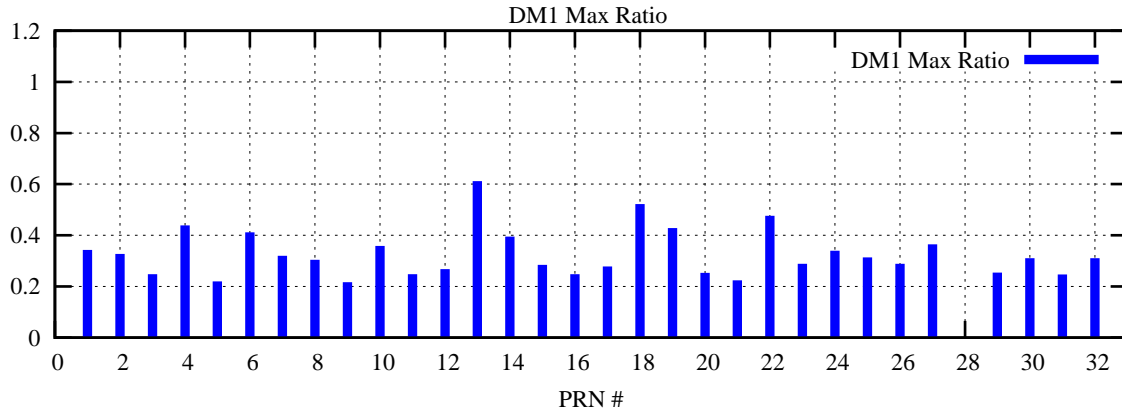

Ratio (PRN Bias/Threshold)

GpsWeek 2215 Day 4

Skinny (Type 0): PRN 8 22
Broad (Type 2): PRN 7 15 17 21 24